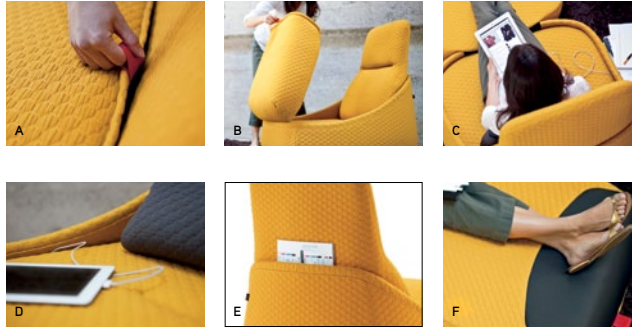

PRODUCT SPECS

DETAILS

Product Features

Lounge convertible

- Available upholstered in custom designed Hexa fabric (A)
- Converts from a lounge to an extended low lounge with attached ottoman using pull tab (A, B, C)
- Wire pass through at the base (D)
- Side and rear pockets for light storage (E)
- Standard with a soft lumbar pillow (D)
- Ultraleather Fusion Fabric in caviar (black) on ottoman footrest is soft, durable and easy to clean (F)
- Large glides

Lounge

- Available upholstered in custom designed Hexa fabric
- Side and rear pockets for light storage
- Standard with attached soft lumbar pillow
- Large glides

Sofa

- Available upholstered in custom designed Hexa fabric
- Side and rear pockets for light storage
- Standard with two attached soft lumbar pillows
- Large glides

Product Features

Details

Dimensions

1. Lounge: 35"H 34.6"W 35.6"D;

Pillow: 3"D 20.9"W 10.2"H

2. Lounge after converted to chaise position:

35"H 34.6"W 58"D; Overall extended: 57"L;

Pillow: 3"D 20.9"W 10.2"H;

Ottoman: 24"D 31"W 8.5"H

3. Sofa: 35"H 64.25"W 35.6"D;

Pillows: 3"D 24"W 10.2"H

Surface Materials

Hexa standard fabric

Fusion fabric

Pull tab colors

Footrest colors

Surface Materials

Seating:

All approved Maharam, Designtex and select Luna graded-in and COM. Elmo leathers and COL.