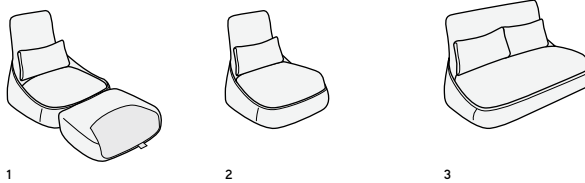

- Available upholstered in custom designed Hexa fabric (A)
- Converts from a lounge to an extended low lounge with attached ottoman using pull tab (A, B, C)
- Wire pass through at the base (D)
- Side and rear pockets for light storage (E)
- Standard with a soft lumbar pillow (D)
- Ultraleather Fusion Fabric in caviar (black) on ottoman footrest is soft, durable and easy to clean (F)
- Large glides

Lounge

- Available upholstered in custom designed Hexa fabric
- Side and rear pockets for light storage
- Standard with attached soft lumbar pillow
- Large glides

Sofa

- Available upholstered in custom designed Hexa fabric
- Side and rear pockets for light storage
- Standard with two attached soft lumbar pillows
- Large glides

Product Features

Details

Dimensions

1. Lounge: 35"H 34.6"W 35.6"D;

Pillow: 3"D 20.9"W 10.2"H

2. Lounge after converted to chaise position:

35"H 34.6"W 58"D; Overall extended: 57"L;

Pillow: 3"D 20.9"W 10.2"H;