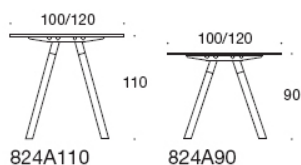

# FRANKIE

DESIGN IIRO VILJANEN

**Product code number:**

824A90 = A-leg base, height 90 cm,  
wooden legs

824A110 = A-leg base, height 110 cm,  
wooden legs

E = power outlet

**Accessories:** Power outlet.

**Material description:**