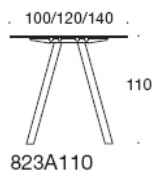

# FRANKIE

DESIGN IIRO VILJANEN

**Product code number:**

823A90B(E) = A-leg base, height 90 cm,  
metal legs

823A110B(E) = A-leg base, height 110 cm,  
metal legs

E = power outlet

**Accessories:** Power outlet.