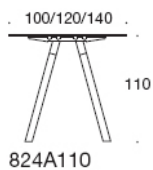

# FRANKIE

DESIGN IIRO VILJANEN

**Product code number:**

824A90B(E) = A-leg base, height 90 cm,  
wooden legs

824A110B(E) = A-leg base, height 110 cm,  
wooden legs

E = power outlet

824A110

824A90