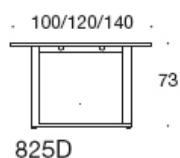

# FRANKIE

DESIGN IIRO VILJANEN

**Product code number:**

825D(E) = sled base, height 73 cm,  
metal legs  
E = power outlet

**Material description:**

**Table tops:** birch, beech, oak, ash, stained  
ash, white laminate.