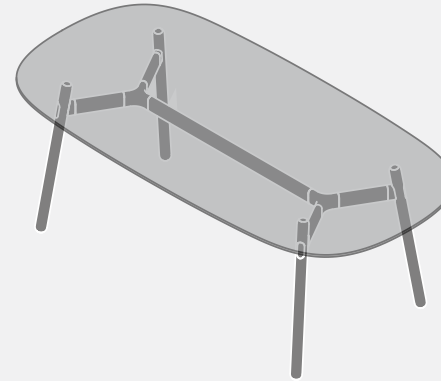

okidoki™
Technical Specifications.
A solution for work environments by **ThinkingWorks™**

okidoki™

Technical Specifications. Rectangular Table Styles

OKD-1018
1800 x 900mm Glass / Timber
Rounded Rectangle

OKD-1021
2100 x 1050mm Glass / Timber
Rounded Rectangle

OKD-1024
2400 x 1200mm
Rounded Rectangle

OKD-1518 Standing Height
1800 x 900mm Rounded Rectangle
Standing Height

okidoki™

Technical Specifications.

Rectangular Table Styles

okidoki™

Technical Specifications.

OKD-1018 1800x900mm Rounded Rectangle

① Maximum including work top 60kg.
Maximum point load 15kg.

	Finish	Material
Legs:	Clear lacquer	Timber
Frame:	Powdercoat	Aluminium and Steel

*25mm for timber table top

okidoki™

Technical Specifications.

OKD-1021 2100x1050mm Rounded Rectangle

- 1 Maximum including work top 60kg.
Maximum point load 15kg.

	Finish	Material
Legs:	Clear lacquer	Timber
Frame:	Powdercoat	Aluminium and Steel