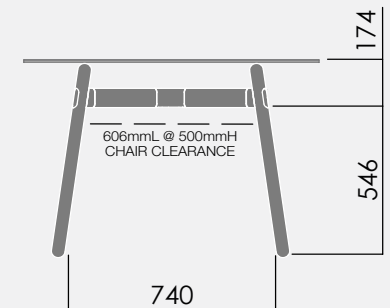

okidoki™

Technical Specifications.

OKD-1070 1050mm Rounded Square

† Maximum including work top 60kg.
Maximum point load 15 kg.

	Finish	Material
Legs:	Clear lacquer	Timber
Frame:	Powdercoat	Aluminium and Steel

* 25mm for timber top