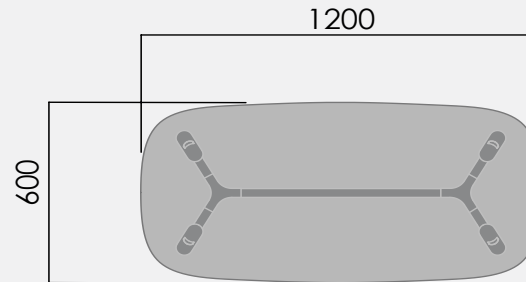

okidoki™

Technical Specifications.

OKD-1012 1200x600mm Rounded Rectangle - Coffee Table