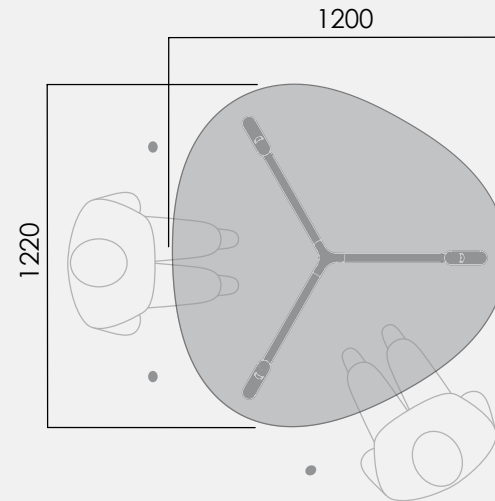

okidoki™

Technical Specifications.

OKD-1061 1200mm Rounded Triangle