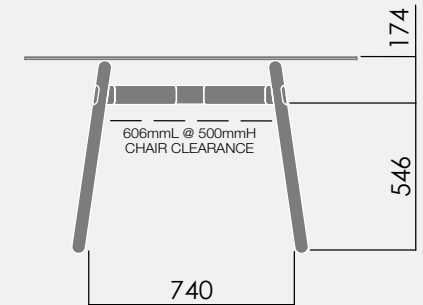

okidoki™

Technical Specifications.

OKD-1018 1800x900mm Rounded Rectangle

① Maximum including work top 60kg.
Maximum point load 15kg.

	Finish	Material
Legs:	Clear lacquer	Timber
Frame:	Powdercoat	Aluminium and Steel

*Timber top only. Glass option not available.

okidoki™

Technical Specifications.

OKD-1561 1200mm Rounded Triangle - Standing Height

- 1 Maximum load including worktop 60kg.
Maximum point load 15kg.

	Finish	Material
Legs:	Clear laquer	Timber
Frame:	Powdercoat	Aluminium and Steel

*Timber top only. Glass option not available.

okidoki™

Technical Specifications.

OKD-1070 1200mm dia Round

Maximum including work top 60kg.
Maximum point load 15 kg.

	Finish	Material
Legs:	Clear lacquer	Timber
Frame:	Powdercoat	Aluminium and Steel

* 25mm for timber top

okidoki™

Technical Specifications.

OKD-1570 1200mm dia Round - Standing Height

- Maximum including work top 60kg.
Maximum point load 15kg.

	Finish	Material
Legs:	Clear lacquer	Timber
Frame:	Powdercoat	Aluminium and Steel