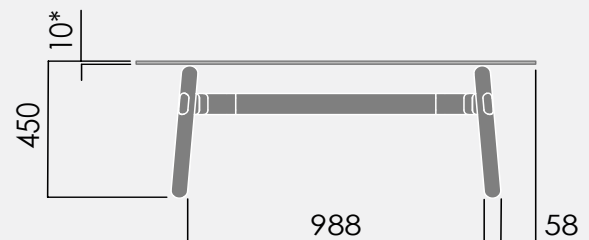

- 1 Maximum load including work top 60kg.
  Maximum point load 15kg.

	Finish	Material
Legs:	Clear lacquer	Timber
Frame:	Powdercoat	Aluminium and Steel

*25mm for timber table top