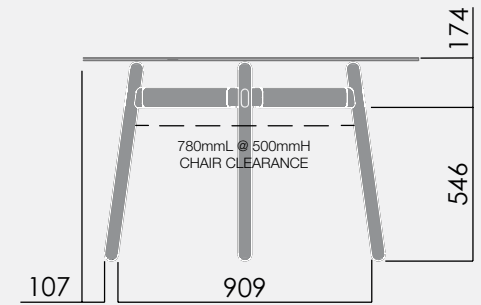

1 Maximum load including worktop 60kg.
Maximum point load 15kg.

	Finish	Material
Legs:	Clear laquer	Timber
Frame:	Powdercoat	Aluminium and Steel

*25mm for timber table top