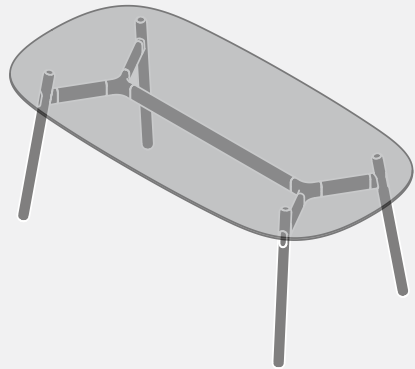

okidoki™
Technical Specifications.
A solution for work environments by **ThinkingWorks™**

okidoki™

Technical Specifications. Rectangular Table Styles

OKD-1018
1800 x 900mm Glass / Timber
Rounded Rectangle

OKD-1021
2100 x 1050mm Glass / Timber
Rounded Rectangle

OKD-1024
2400 x 1200mm
Rounded Rectangle

OKD-1518 Standing Height
1800 x 900mm Rounded Rectangle
Standing Height

okidoki™

Technical Specifications.

Rectangular Table Styles

okidoki™

Technical Specifications.

OKD-1018 1800x900mm Rounded Rectangle

① Maximum including work top 60kg.
Maximum point load 15kg.

	Finish	Material
Legs:	Clear lacquer	Timber
Frame:	Powdercoat	Aluminium and Steel

*25mm for timber table top

okidoki™

Technical Specifications.

OKD-1021 2100x1050mm Rounded Rectangle

- 1 Maximum including work top 60kg.
Maximum point load 15kg.

	Finish	Material
Legs:	Clear lacquer	Timber
Frame:	Powdercoat	Aluminium and Steel