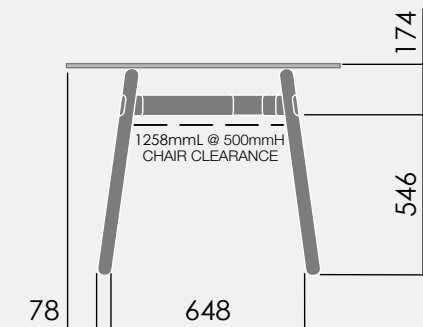

- 1 Maximum including work top 60kg.
  Maximum point load 15kg.

	Finish	Material
Legs:	Clear lacquer	Timber
Frame:	Powdercoat	Aluminium and Steel

*25mm for timber table top