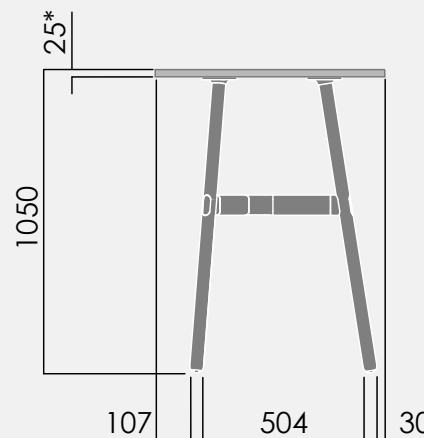

- ① Maximum load including work top 60kg.
  Maximum point load 15kg.

	Finish	Material
Legs:	Clear lacquer	Timber
Frame:	Powdercoat	Aluminium and Steel

*Timber top only. Glass option not available.