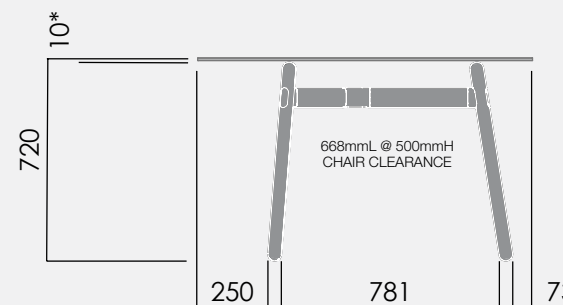

1 Maximum load including worktop 60kg.
Maximum point load 15kg.

	Finish	Material
Legs:	Clear laquer	Timber
Frame:	Powdercoat	Aluminium and Steel

*25mm for timber table top