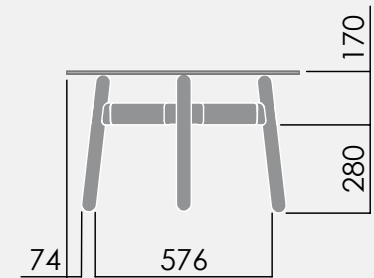

* 25mm for timber top

okidoki™

Technical Specifications.

OKD-1570 1200mm dia Round - Standing Height

- Maximum including work top 60kg.
Maximum point load 15kg.

	Finish	Material
Legs:	Clear lacquer	Timber
Frame:	Powdercoat	Aluminium and Steel

*Timber top only. Glass option not available.

- 1 Maximum load including work top 60kg.
Maximum point load 15kg.

	Finish	Material
Legs:	Clear lacquer	Timber
Frame:	Powdercoat	Aluminium and Steel

*25mm for timber table top

okidoki™

Technical Specifications.

OKD-1012 1200x600mm Rounded Rectangle - Coffee Table

- 1 Maximum load including work top 60kg.
Maximum point load 15kg.

	Finish	Material
Legs:	Clear lacquer	Timber
Frame:	Powdercoat	Aluminium and Steel