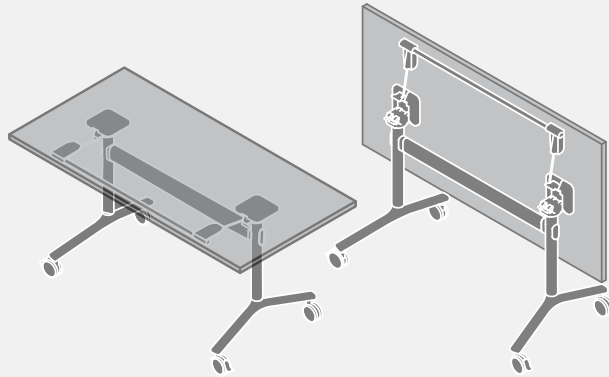

OKD-1021
2100 x 1050mm Glass / Timber
Rounded Rectangle

OKD-1024
2400 x 1200mm
Rounded Rectangle

OKD-1518 Standing Height
1800 x 900mm Rounded Rectangle
Standing Height

okidoki™

Technical Specifications.

Rectangular Table Styles

OKD-1080 / OKD-1082 / OKD-1084 / ODK 1086
Folding Rectangle

OKD-1218
1800 x 900mm Glass / Timber
Rounded Rectangle Desk

OKD-1070
1050mm Glass / Timber
Rounded Square

OKD-1570
1050mm Rounded Square
Standing Height

okidoki™

Technical Specifications.

OKD-1018 1800x900mm Rounded Rectangle

① Maximum including work top 60kg.
Maximum point load 15kg.

	Finish	Material
Legs:	Clear lacquer	Timber
Frame:	Powdercoat	Aluminium and Steel