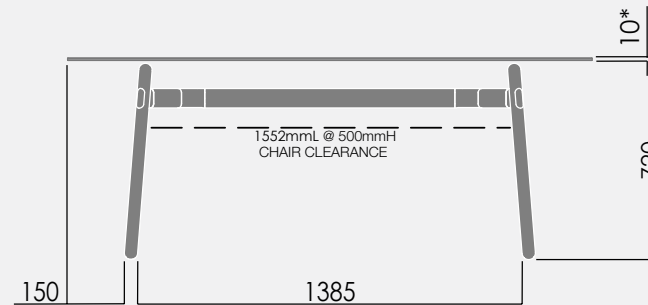

OKD-1021
2100 x 1050mm Glass / Timber
Rounded Rectangle

OKD-1024
2400 x 1200mm
Rounded Rectangle

OKD-1518 Standing Height
1800 x 900mm Rounded Rectangle
Standing Height

okidoki™

Technical Specifications.

Rectangular Table Styles

okidoki™

Technical Specifications.

OKD-1018 1800x900mm Rounded Rectangle

① Maximum including work top 60kg.
Maximum point load 15kg.

	Finish	Material
Legs:	Clear lacquer	Timber
Frame:	Powdercoat	Aluminium and Steel

*25mm for timber table top

okidoki™

Technical Specifications.

OKD-1021 2100x1050mm Rounded Rectangle

- 1 Maximum including work top 60kg.
Maximum point load 15kg.

	Finish	Material
Legs:	Clear lacquer	Timber
Frame:	Powdercoat	Aluminium and Steel

*25mm timber table top.

okidoki™

Technical Specifications.

OKD-1024 2400x1200mm Rounded Rectangle

- Maximum including work top 60kg.
Maximum point load 15kg.

	Finish	Material
Legs:	Clear lacquer	Timber
Frame:	Powdercoat	Aluminium and Steel