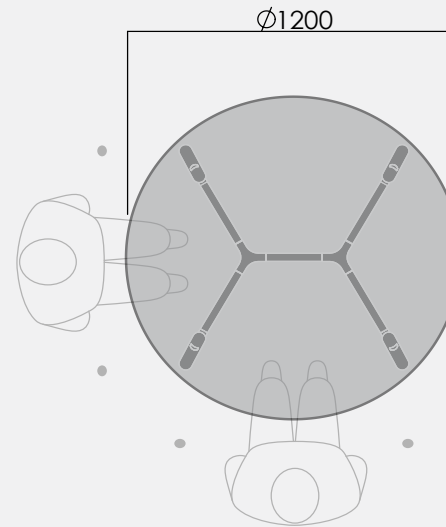

*Timber top only. Glass option not available.

okidoki™

Technical Specifications.

OKD-1561 1200mm Rounded Triangle - Standing Height

- 1 Maximum load including worktop 60kg.
Maximum point load 15kg.

	Finish	Material
Legs:	Clear laquer	Timber
Frame:	Powdercoat	Aluminium and Steel

*Timber top only. Glass option not available.

okidoki™

Technical Specifications.

OKD-1070 1200mm dia Round

Maximum including work top 60kg.
Maximum point load 15 kg.

	Finish	Material
Legs:	Clear lacquer	Timber
Frame:	Powdercoat	Aluminium and Steel