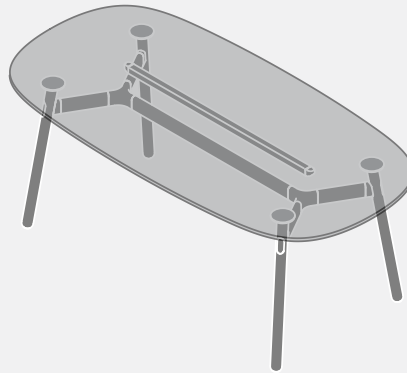

okidoki™
Technical Specifications.
A solution for work environments by **ThinkingWorks™**

okidoki™

Technical Specifications. Rectangular Table Styles

OKD-1018
1800 x 900mm Glass / Timber
Rounded Rectangle

OKD-1021
2100 x 1050mm Glass / Timber
Rounded Rectangle

OKD-1024
2400 x 1200mm
Rounded Rectangle

OKD-1518 Standing Height
1800 x 900mm Rounded Rectangle
Standing Height

okidoki™

Technical Specifications.

Rectangular Table Styles

OKD-1080 / OKD-1082 / OKD-1084 / ODK 1086
Folding Rectangle

OKD-1218
1800 x 900mm Glass / Timber
Rounded Rectangle Desk

OKD-1070
1050mm Glass / Timber
Rounded Square

OKD-1570
1050mm Rounded Square
Standing Height

okidoki™

Technical Specifications.

OKD-1018 1800x900mm Rounded Rectangle

① Maximum including work top 60kg.
Maximum point load 15kg.

	Finish	Material
Legs:	Clear lacquer	Timber
Frame:	Powdercoat	Aluminium and Steel