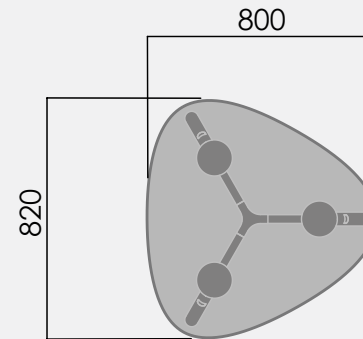

- ① Maximum load including work top 60kg.
  Maximum point load 15kg.

	Finish	Material
Legs:	Clear lacquer	Timber
Frame:	Powdercoat	Aluminium and Steel

*Timber top only. Glass option not available.