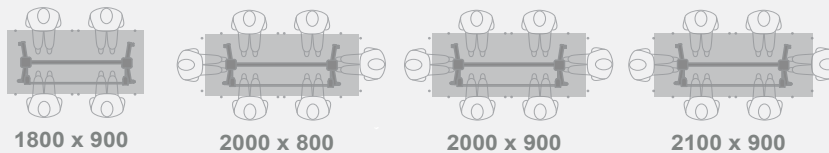

- ① Maximum including work top 60kg.
  Maximum point load 15kg.

	Finish	Material
Legs:	Powdercoat	Steel
Frame:	Powdercoat	Aluminium and Steel

*Timber top only. Glass option not available.