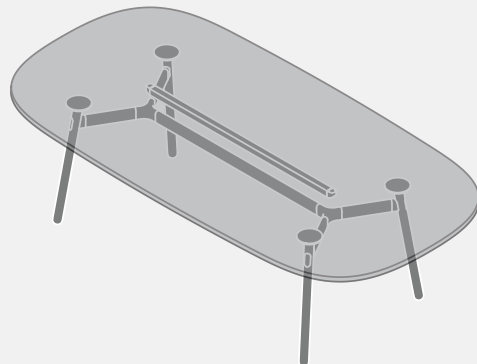

okidoki™
Technical Specifications.
A solution for work environments by **ThinkingWorks™**

okidoki™

Technical Specifications. Rectangular Table Styles

OKD-1018
1800 x 900mm Glass / Timber
Rounded Rectangle

OKD-1021
2100 x 1050mm Glass / Timber
Rounded Rectangle

OKD-1024
2400 x 1200mm
Rounded Rectangle

OKD-1518 Standing Height
1800 x 900mm Rounded Rectangle
Standing Height

okidoki™

Technical Specifications.

Rectangular Table Styles

OKD-1080 / OKD-1082 / OKD-1084 / ODK 1086
Folding Rectangle

OKD-1218
1800 x 900mm Glass / Timber
Rounded Rectangle Desk

OKD-1070
1050mm Glass / Timber
Rounded Square

OKD-1570
1050mm Rounded Square
Standing Height

okidoki™

Technical Specifications.

OKD-1018 1800x900mm Rounded Rectangle

① Maximum including work top 60kg.
Maximum point load 15kg.

	Finish	Material
Legs:	Clear lacquer	Timber
Frame:	Powdercoat	Aluminium and Steel