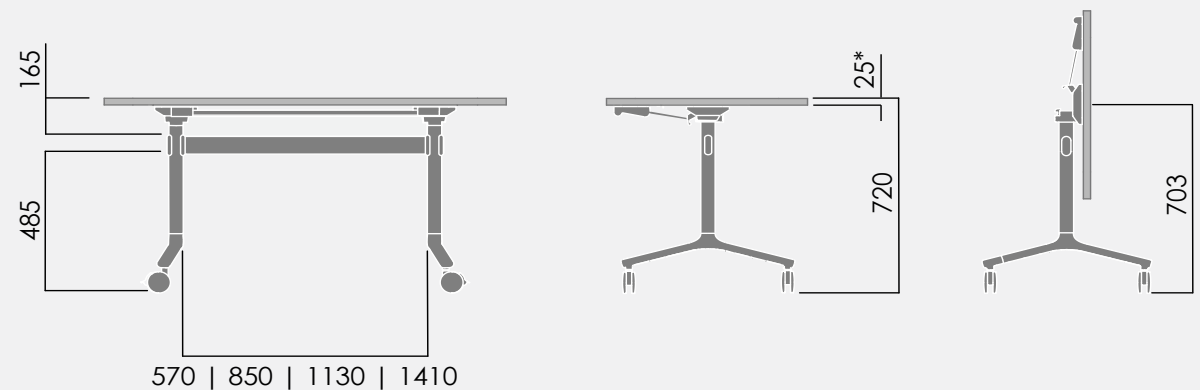

*25mm for timber table top

okidoki™

Technical Specifications.

OKD-1021 2100x1050mm Rounded Rectangle

- 1 Maximum including work top 60kg.
Maximum point load 15kg.

	Finish	Material
Legs:	Clear lacquer	Timber
Frame:	Powdercoat	Aluminium and Steel

*25mm timber table top.

okidoki™

Technical Specifications.

OKD-1024 2400x1200mm Rounded Rectangle

- Maximum including work top 60kg.
Maximum point load 15kg.

	Finish	Material
Legs:	Clear lacquer	Timber
Frame:	Powdercoat	Aluminium and Steel

*Timber top only. Glass option not available.

okidoki™

Technical Specifications.

OKD-1524 1800x900mm Rounded Rectangle - Standing Height

- 1 Maximum including work top 60kg.
Maximum point load 15kg.

	Finish	Material
Frame:	Clear lacquer	Timber
Legs:	Powdercoat	Aluminium and Steel

*Timber top only. Glass option not available.

- ① Maximum including work top 60kg.
Maximum point load 15kg.

	Finish	Material
Legs:	Powdercoat	Steel
Frame:	Powdercoat	Aluminium and Steel

*Timber top only. Glass option not available.