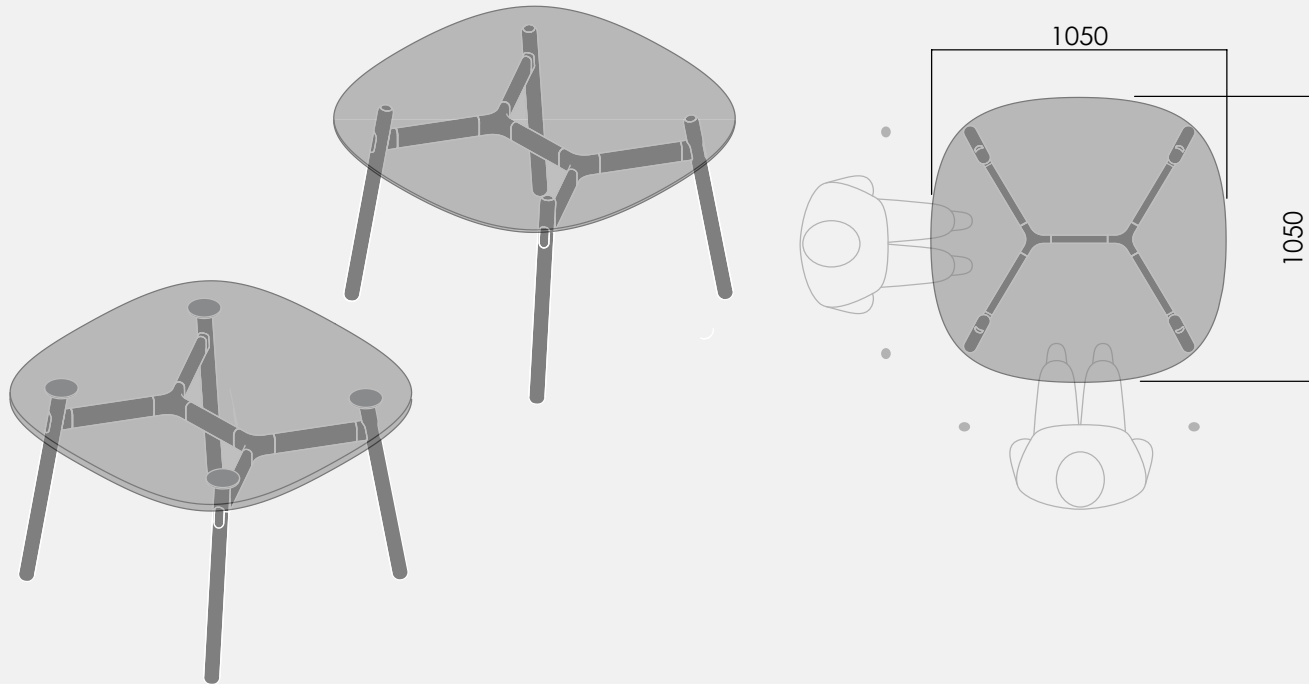

- 1 Maximum including work top 60kg.
Maximum point load 15kg.

	Finish	Material
Legs:	Clear lacquer	Timber
Frame:	Powdercoat	Aluminium and Steel

*25mm for timber table top

okidoki™

Technical Specifications.

OKD-1070 1050mm Rounded Square

† Maximum including work top 60kg.
Maximum point load 15 kg.

	Finish	Material
Legs:	Clear lacquer	Timber
Frame:	Powdercoat	Aluminium and Steel

* 25mm for timber top

① Maximum including work top 60kg.
Maximum point load 15kg.

	Finish	Material
Legs:	Clear lacquer	Timber
Frame:	Powdercoat	Aluminium and Steel

*Timber top only. Glass option not available.

okidoki™

Technical Specifications.

OKD-1061 1200mm Rounded Triangle

1 Maximum load including worktop 60kg.
Maximum point load 15kg.