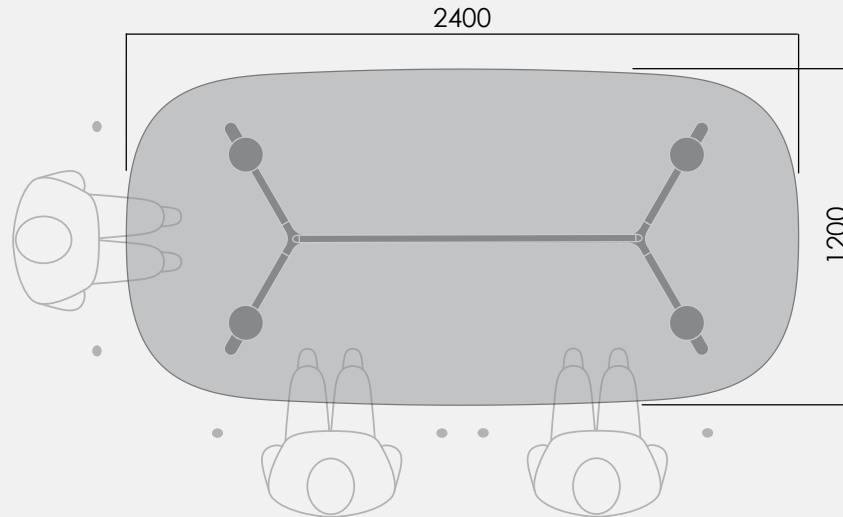

okidoki™

Technical Specifications.

OKD-1018 1800x900mm Rounded Rectangle

① Maximum including work top 60kg.
Maximum point load 15kg.

	Finish	Material
Legs:	Clear lacquer	Timber
Frame:	Powdercoat	Aluminium and Steel

*25mm for timber table top

okidoki™

Technical Specifications.

OKD-1021 2100x1050mm Rounded Rectangle

- 1 Maximum including work top 60kg.
Maximum point load 15kg.

	Finish	Material
Legs:	Clear lacquer	Timber
Frame:	Powdercoat	Aluminium and Steel

*25mm timber table top.

okidoki™

Technical Specifications.

OKD-1024 2400x1200mm Rounded Rectangle

- Maximum including work top 60kg.
Maximum point load 15kg.

	Finish	Material
Legs:	Clear lacquer	Timber
Frame:	Powdercoat	Aluminium and Steel

*Timber top only. Glass option not available.

okidoki™

Technical Specifications.

OKD-1524 1800x900mm Rounded Rectangle - Standing Height

- 1 Maximum including work top 60kg.
Maximum point load 15kg.

	Finish	Material
Frame:	Clear lacquer	Timber
Legs:	Powdercoat	Aluminium and Steel