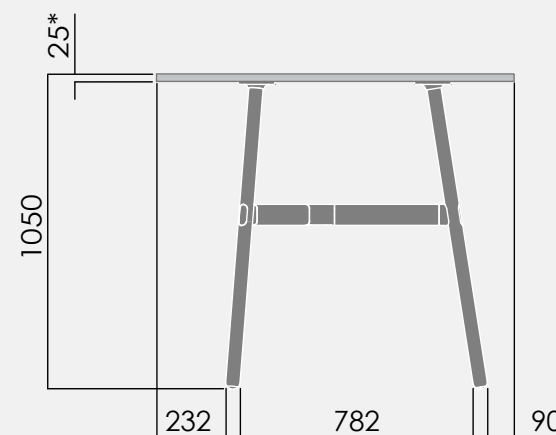

OKD-1021
2100 x 1050mm Glass / Timber
Rounded Rectangle

OKD-1024
2400 x 1200mm
Rounded Rectangle

OKD-1518 Standing Height
1800 x 900mm Rounded Rectangle
Standing Height

okidoki™

Technical Specifications.

Rectangular Table Styles

*Timber top only. Glass option not available.

okidoki™

Technical Specifications.

OKD-1561 1200mm Rounded Triangle - Standing Height

- 1 Maximum load including worktop 60kg.
Maximum point load 15kg.

	Finish	Material
Legs:	Clear laquer	Timber
Frame:	Powdercoat	Aluminium and Steel

*Timber top only. Glass option not available.

okidoki™

Technical Specifications.

OKD-1070 1200mm dia Round

Maximum including work top 60kg.
Maximum point load 15 kg.

	Finish	Material
Legs:	Clear lacquer	Timber
Frame:	Powdercoat	Aluminium and Steel

* 25mm for timber top

okidoki™

Technical Specifications.

OKD-1570 1200mm dia Round - Standing Height

- Maximum including work top 60kg.
Maximum point load 15kg.

	Finish	Material
Legs:	Clear lacquer	Timber
Frame:	Powdercoat	Aluminium and Steel