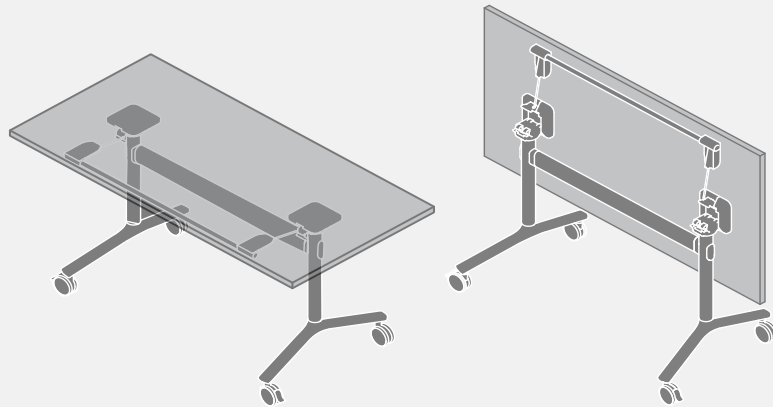

*25mm timber table top.

okidoki™

Technical Specifications.

OKD-1024 2400x1200mm Rounded Rectangle

- Maximum including work top 60kg.
Maximum point load 15kg.

	Finish	Material
Legs:	Clear lacquer	Timber
Frame:	Powdercoat	Aluminium and Steel

*Timber top only. Glass option not available.

okidoki™

Technical Specifications.

OKD-1524 1800x900mm Rounded Rectangle - Standing Height

- 1 Maximum including work top 60kg.
Maximum point load 15kg.

	Finish	Material
Frame:	Clear lacquer	Timber
Legs:	Powdercoat	Aluminium and Steel

*Timber top only. Glass option not available.

- ① Maximum including work top 60kg.
Maximum point load 15kg.

	Finish	Material
Legs:	Powdercoat	Steel
Frame:	Powdercoat	Aluminium and Steel

*Timber top only. Glass option not available.