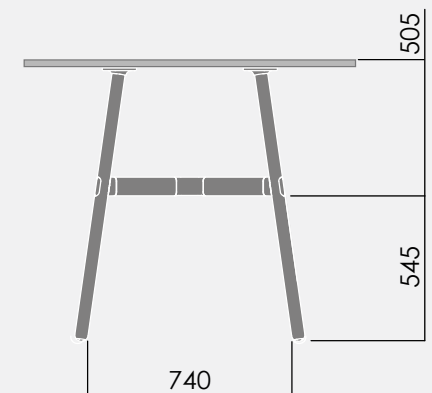

*Timber top only. Glass option not available.

okidoki™

Technical Specifications.

OKD-1070 1200mm dia Round

Maximum including work top 60kg.
Maximum point load 15 kg.

	Finish	Material
Legs:	Clear lacquer	Timber
Frame:	Powdercoat	Aluminium and Steel

* 25mm for timber top

okidoki™

Technical Specifications.

OKD-1570 1200mm dia Round - Standing Height

- Maximum including work top 60kg.
Maximum point load 15kg.

	Finish	Material
Legs:	Clear lacquer	Timber
Frame:	Powdercoat	Aluminium and Steel

*Timber top only. Glass option not available.

- 1 Maximum load including work top 60kg.
Maximum point load 15kg.

	Finish	Material
Legs:	Clear lacquer	Timber
Frame:	Powdercoat	Aluminium and Steel

*25mm for timber table top