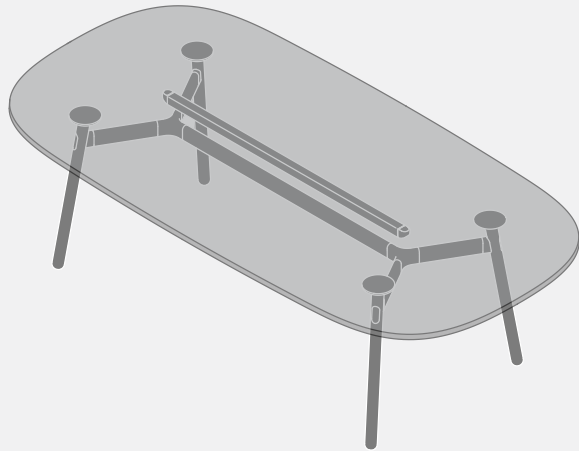

okidoki™

Technical Specifications.

OKD-1018 1800x900mm Rounded Rectangle

① Maximum including work top 60kg.
Maximum point load 15kg.

	Finish	Material
Legs:	Clear lacquer	Timber
Frame:	Powdercoat	Aluminium and Steel

*25mm for timber table top

okidoki™

Technical Specifications.

OKD-1021 2100x1050mm Rounded Rectangle

- 1 Maximum including work top 60kg.
Maximum point load 15kg.

	Finish	Material
Legs:	Clear lacquer	Timber
Frame:	Powdercoat	Aluminium and Steel

*25mm timber table top.

okidoki™

Technical Specifications.

OKD-1024 2400x1200mm Rounded Rectangle

- Maximum including work top 60kg.
Maximum point load 15kg.

	Finish	Material
Legs:	Clear lacquer	Timber
Frame:	Powdercoat	Aluminium and Steel

*Timber top only. Glass option not available.

okidoki™

Technical Specifications.

OKD-1524 1800x900mm Rounded Rectangle - Standing Height

- 1 Maximum including work top 60kg.
Maximum point load 15kg.

	Finish	Material
Frame:	Clear lacquer	Timber
Legs:	Powdercoat	Aluminium and Steel