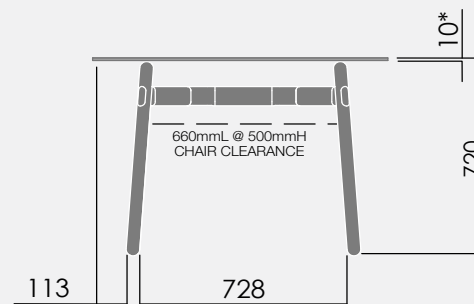

okidoki™

Technical Specifications.

OKD-1070 1050mm Rounded Square

† Maximum including work top 60kg.
Maximum point load 15 kg.

	Finish	Material
Legs:	Clear lacquer	Timber
Frame:	Powdercoat	Aluminium and Steel

* 25mm for timber top