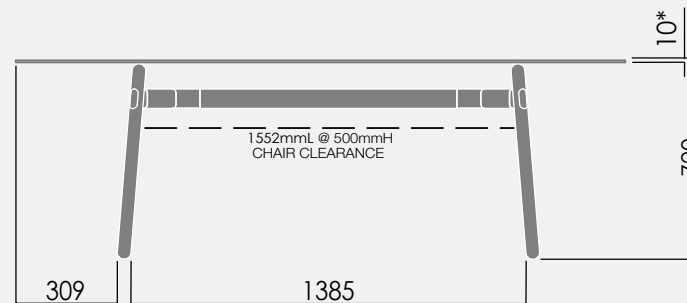

okidoki™

Technical Specifications.

OKD-1018 1800x900mm Rounded Rectangle

① Maximum including work top 60kg.
Maximum point load 15kg.

	Finish	Material
Legs:	Clear lacquer	Timber
Frame:	Powdercoat	Aluminium and Steel

*25mm for timber table top

okidoki™

Technical Specifications.

OKD-1021 2100x1050mm Rounded Rectangle

- 1 Maximum including work top 60kg.
Maximum point load 15kg.

	Finish	Material
Legs:	Clear lacquer	Timber
Frame:	Powdercoat	Aluminium and Steel

*25mm timber table top.

okidoki™

Technical Specifications.

OKD-1024 2400x1200mm Rounded Rectangle

- Maximum including work top 60kg.
Maximum point load 15kg.

	Finish	Material
Legs:	Clear lacquer	Timber
Frame:	Powdercoat	Aluminium and Steel

*Timber top only. Glass option not available.

okidoki™

Technical Specifications.

OKD-1524 1800x900mm Rounded Rectangle - Standing Height

- 1 Maximum including work top 60kg.
Maximum point load 15kg.

	Finish	Material
Frame:	Clear lacquer	Timber
Legs:	Powdercoat	Aluminium and Steel