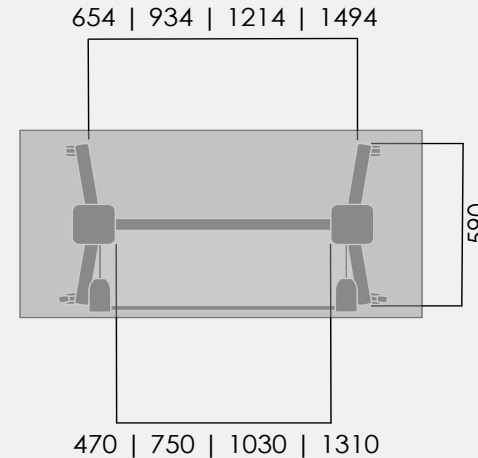

- ① Maximum including work top 60kg.
  Maximum point load 15kg.

	Finish	Material
Legs:	Powdercoat	Steel
Frame:	Powdercoat	Aluminium and Steel

*Timber top only. Glass option not available.