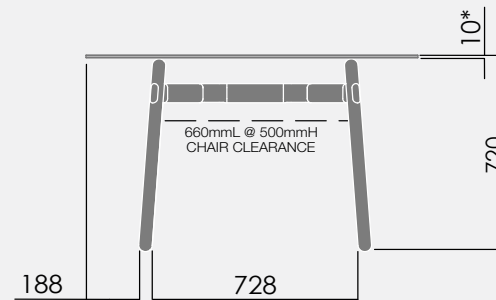

okidoki™

Technical Specifications.

OKD-1018 1800x900mm Rounded Rectangle

① Maximum including work top 60kg.
Maximum point load 15kg.

	Finish	Material
Legs:	Clear lacquer	Timber
Frame:	Powdercoat	Aluminium and Steel

*Timber top only. Glass option not available.

okidoki™

Technical Specifications.

OKD-1561 1200mm Rounded Triangle - Standing Height

- 1 Maximum load including worktop 60kg.
Maximum point load 15kg.

	Finish	Material
Legs:	Clear laquer	Timber
Frame:	Powdercoat	Aluminium and Steel

*Timber top only. Glass option not available.

okidoki™

Technical Specifications.

OKD-1070 1200mm dia Round

Maximum including work top 60kg.
Maximum point load 15 kg.

	Finish	Material
Legs:	Clear lacquer	Timber
Frame:	Powdercoat	Aluminium and Steel

* 25mm for timber top

okidoki™

Technical Specifications.

OKD-1570 1200mm dia Round - Standing Height

- Maximum including work top 60kg.
Maximum point load 15kg.

	Finish	Material
Legs:	Clear lacquer	Timber
Frame:	Powdercoat	Aluminium and Steel