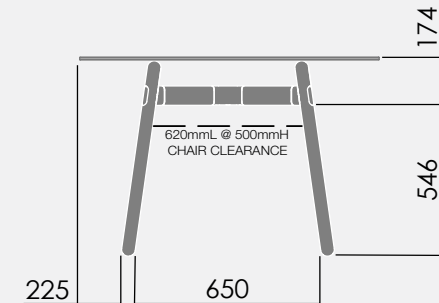

OKD-1021
2100 x 1050mm Glass / Timber
Rounded Rectangle

OKD-1024
2400 x 1200mm
Rounded Rectangle

OKD-1518 Standing Height
1800 x 900mm Rounded Rectangle
Standing Height

okidoki™

Technical Specifications.

Rectangular Table Styles

okidoki™

Technical Specifications.

OKD-1018 1800x900mm Rounded Rectangle

① Maximum including work top 60kg.
Maximum point load 15kg.

	Finish	Material
Legs:	Clear lacquer	Timber
Frame:	Powdercoat	Aluminium and Steel

*25mm for timber table top

okidoki™

Technical Specifications.

OKD-1021 2100x1050mm Rounded Rectangle

- 1 Maximum including work top 60kg.
Maximum point load 15kg.

	Finish	Material
Legs:	Clear lacquer	Timber
Frame:	Powdercoat	Aluminium and Steel

*25mm timber table top.

okidoki™

Technical Specifications.

OKD-1024 2400x1200mm Rounded Rectangle

- Maximum including work top 60kg.
Maximum point load 15kg.

	Finish	Material
Legs:	Clear lacquer	Timber
Frame:	Powdercoat	Aluminium and Steel