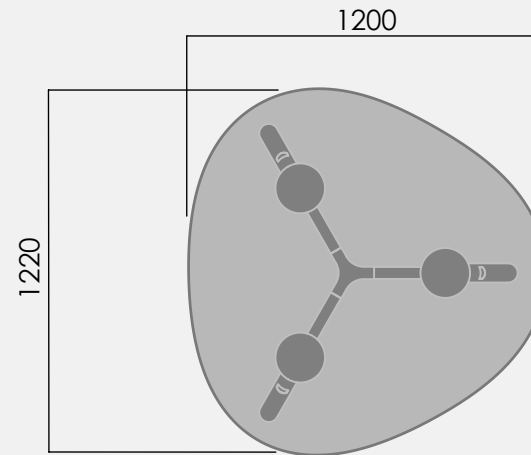

*Timber top only. Glass option not available.

okidoki™

Technical Specifications.

OKD-1561 1200mm Rounded Triangle - Standing Height

- 1 Maximum load including worktop 60kg.
Maximum point load 15kg.

	Finish	Material
Legs:	Clear laquer	Timber
Frame:	Powdercoat	Aluminium and Steel