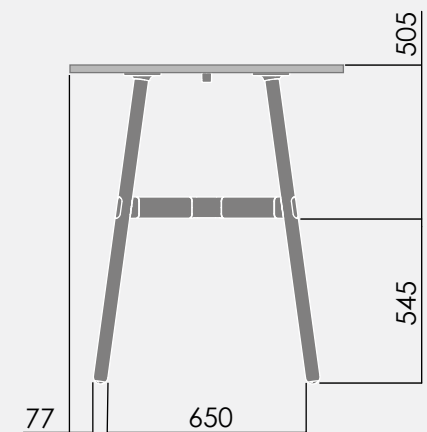

okidoki™

Technical Specifications.

OKD-1018 1800x900mm Rounded Rectangle

① Maximum including work top 60kg.
Maximum point load 15kg.

	Finish	Material
Legs:	Clear lacquer	Timber
Frame:	Powdercoat	Aluminium and Steel

*25mm for timber table top

okidoki™

Technical Specifications.

OKD-1021 2100x1050mm Rounded Rectangle

- 1 Maximum including work top 60kg.
Maximum point load 15kg.

	Finish	Material
Legs:	Clear lacquer	Timber
Frame:	Powdercoat	Aluminium and Steel

*25mm timber table top.

okidoki™

Technical Specifications.

OKD-1024 2400x1200mm Rounded Rectangle

- Maximum including work top 60kg.
Maximum point load 15kg.

	Finish	Material
Legs:	Clear lacquer	Timber
Frame:	Powdercoat	Aluminium and Steel

*Timber top only. Glass option not available.

okidoki™

Technical Specifications.

OKD-1524 1800x900mm Rounded Rectangle - Standing Height

- 1 Maximum including work top 60kg.
Maximum point load 15kg.

	Finish	Material
Frame:	Clear lacquer	Timber
Legs:	Powdercoat	Aluminium and Steel