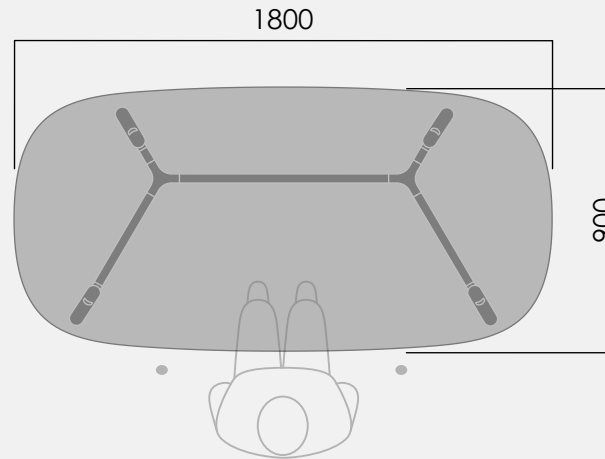

okidoki™

Technical Specifications.

OKD-1018 1800x900mm Rounded Rectangle

① Maximum including work top 60kg.
Maximum point load 15kg.

	Finish	Material
Legs:	Clear lacquer	Timber
Frame:	Powdercoat	Aluminium and Steel

*25mm timber table top.

okidoki™

Technical Specifications.

OKD-1024 2400x1200mm Rounded Rectangle

- Maximum including work top 60kg.
Maximum point load 15kg.

	Finish	Material
Legs:	Clear lacquer	Timber
Frame:	Powdercoat	Aluminium and Steel

*Timber top only. Glass option not available.

okidoki™

Technical Specifications.

OKD-1524 1800x900mm Rounded Rectangle - Standing Height

- 1 Maximum including work top 60kg.
Maximum point load 15kg.

	Finish	Material
Frame:	Clear lacquer	Timber
Legs:	Powdercoat	Aluminium and Steel

*Timber top only. Glass option not available.

- ① Maximum including work top 60kg.
Maximum point load 15kg.

	Finish	Material
Legs:	Powdercoat	Steel
Frame:	Powdercoat	Aluminium and Steel

*Timber top only. Glass option not available.