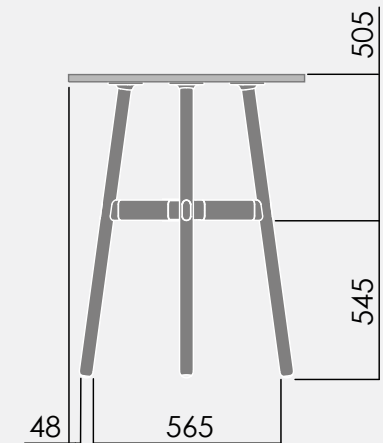

- ① Maximum load including work top 60kg.
  Maximum point load 15kg.

	Finish	Material
Legs:	Clear lacquer	Timber
Frame:	Powdercoat	Aluminium and Steel

*Timber top only. Glass option not available.