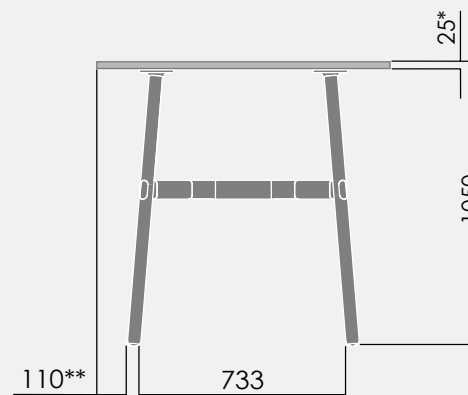

*25mm for timber table top

okidoki™

Technical Specifications.

OKD-1021 2100x1050mm Rounded Rectangle

- 1 Maximum including work top 60kg.
Maximum point load 15kg.

	Finish	Material
Legs:	Clear lacquer	Timber
Frame:	Powdercoat	Aluminium and Steel

*25mm timber table top.

okidoki™

Technical Specifications.

OKD-1024 2400x1200mm Rounded Rectangle

- Maximum including work top 60kg.
Maximum point load 15kg.

	Finish	Material
Legs:	Clear lacquer	Timber
Frame:	Powdercoat	Aluminium and Steel

*Timber top only. Glass option not available.

okidoki™

Technical Specifications.

OKD-1524 1800x900mm Rounded Rectangle - Standing Height

- 1 Maximum including work top 60kg.
Maximum point load 15kg.

	Finish	Material
Frame:	Clear lacquer	Timber
Legs:	Powdercoat	Aluminium and Steel

OKD-1070 1050mm Rounded Square

† Maximum including work top 60kg.
Maximum point load 15 kg.

	Finish	Material
Legs:	Clear lacquer	Timber
Frame:	Powdercoat	Aluminium and Steel

* 25mm for timber top

① Maximum including work top 60kg.
Maximum point load 15kg.