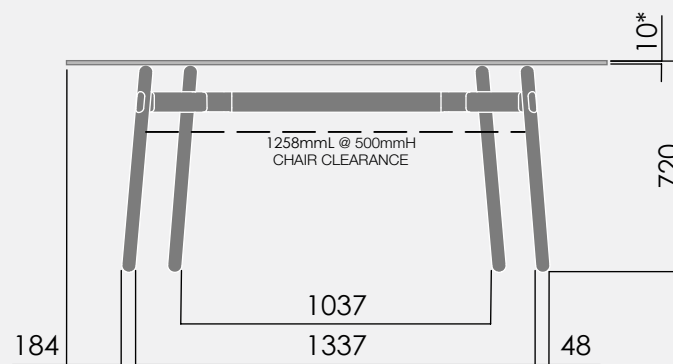

- 1 Maximum including work top 60kg.
  Maximum point load 15kg.

	Finish	Material
Legs:	Clear lacquer	Timber
Frame:	Powdercoat	Aluminium and Steel

*25mm for timber table top