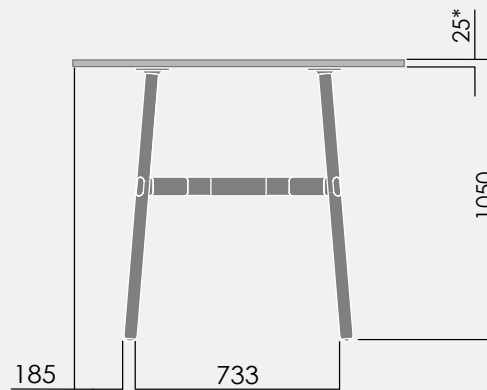

*Timber top only. Glass option not available.

okidoki™

Technical Specifications.

OKD-1561 1200mm Rounded Triangle - Standing Height

- 1 Maximum load including worktop 60kg.
Maximum point load 15kg.

	Finish	Material
Legs:	Clear laquer	Timber
Frame:	Powdercoat	Aluminium and Steel

*Timber top only. Glass option not available.

okidoki™

Technical Specifications.

OKD-1070 1200mm dia Round

Maximum including work top 60kg.
Maximum point load 15 kg.

	Finish	Material
Legs:	Clear lacquer	Timber
Frame:	Powdercoat	Aluminium and Steel

* 25mm for timber top

okidoki™

Technical Specifications.

OKD-1570 1200mm dia Round - Standing Height

- Maximum including work top 60kg.
Maximum point load 15kg.

	Finish	Material
Legs:	Clear lacquer	Timber
Frame:	Powdercoat	Aluminium and Steel

*Timber top only. Glass option not available.

- 1 Maximum load including work top 60kg.
Maximum point load 15kg.

	Finish	Material
Legs:	Clear lacquer	Timber
Frame:	Powdercoat	Aluminium and Steel

*25mm for timber table top