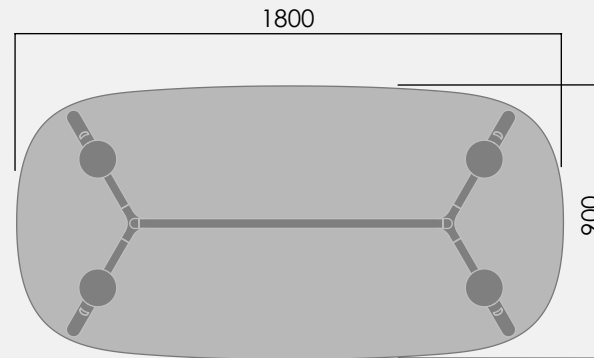

*25mm for timber table top

okidoki™

Technical Specifications.

OKD-1021 2100x1050mm Rounded Rectangle

- 1 Maximum including work top 60kg.
Maximum point load 15kg.

	Finish	Material
Legs:	Clear lacquer	Timber
Frame:	Powdercoat	Aluminium and Steel

*25mm timber table top.

okidoki™

Technical Specifications.

OKD-1024 2400x1200mm Rounded Rectangle

- Maximum including work top 60kg.
Maximum point load 15kg.

	Finish	Material
Legs:	Clear lacquer	Timber
Frame:	Powdercoat	Aluminium and Steel

*Timber top only. Glass option not available.

okidoki™

Technical Specifications.

OKD-1524 1800x900mm Rounded Rectangle - Standing Height

- 1 Maximum including work top 60kg.
Maximum point load 15kg.

	Finish	Material
Frame:	Clear lacquer	Timber
Legs:	Powdercoat	Aluminium and Steel