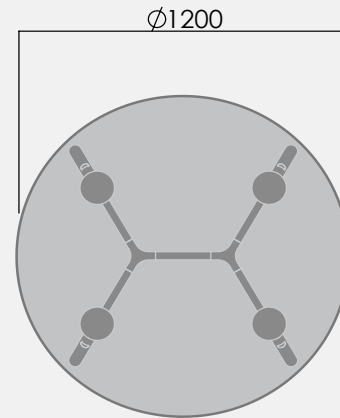

okidoki™

Technical Specifications.

OKD-1570 1200mm dia Round - Standing Height