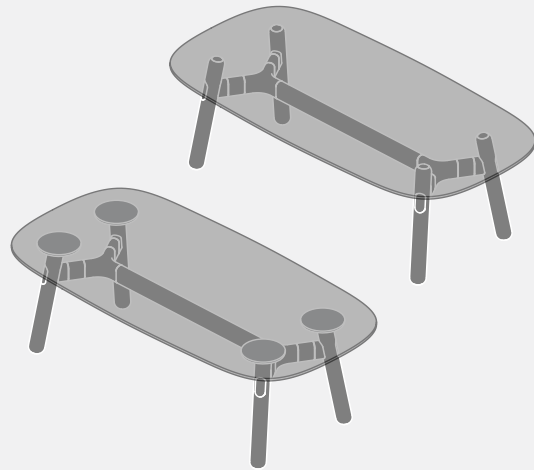

okidoki™

Technical Specifications.

OKD-1012 1200x600mm Rounded Rectangle - Coffee Table