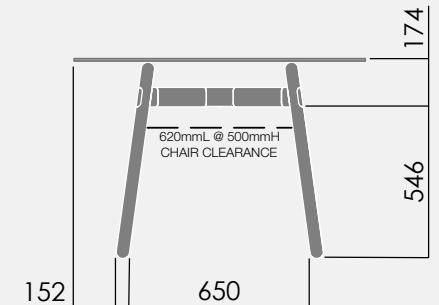

OKD-1021
2100 x 1050mm Glass / Timber
Rounded Rectangle

OKD-1024
2400 x 1200mm
Rounded Rectangle

OKD-1518 Standing Height
1800 x 900mm Rounded Rectangle
Standing Height

okidoki™

Technical Specifications.

Rectangular Table Styles

okidoki™

Technical Specifications.

OKD-1018 1800x900mm Rounded Rectangle

① Maximum including work top 60kg.
Maximum point load 15kg.

	Finish	Material
Legs:	Clear lacquer	Timber
Frame:	Powdercoat	Aluminium and Steel

*25mm for timber table top

okidoki™

Technical Specifications.

OKD-1021 2100x1050mm Rounded Rectangle

- 1 Maximum including work top 60kg.
Maximum point load 15kg.

	Finish	Material
Legs:	Clear lacquer	Timber
Frame:	Powdercoat	Aluminium and Steel

*25mm timber table top.

okidoki™

Technical Specifications.

OKD-1024 2400x1200mm Rounded Rectangle

- Maximum including work top 60kg.
Maximum point load 15kg.

	Finish	Material
Legs:	Clear lacquer	Timber
Frame:	Powdercoat	Aluminium and Steel