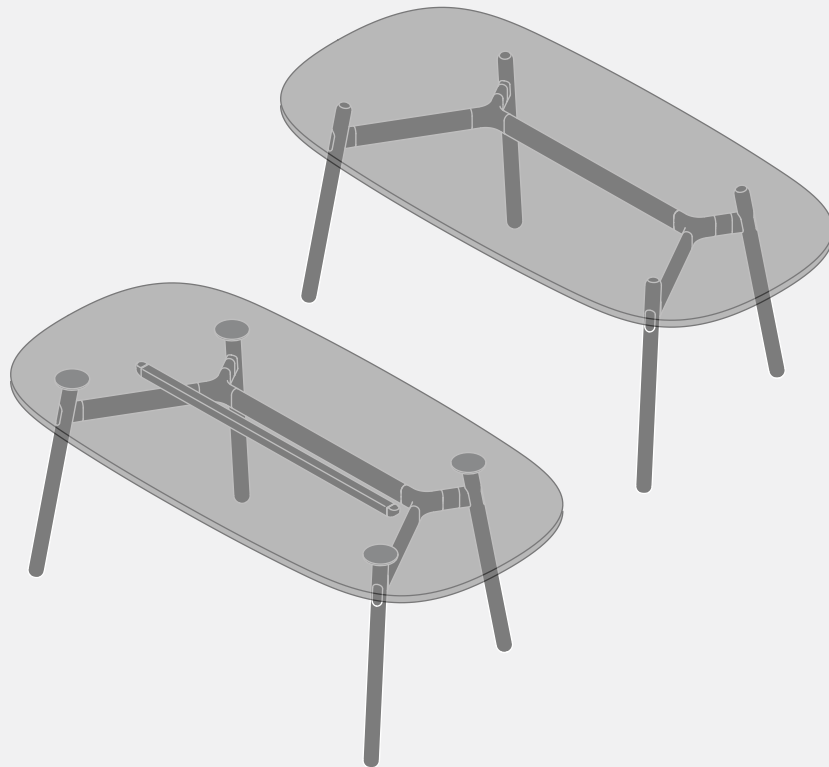

*25mm timber table top.

okidoki™

Technical Specifications.

OKD-1024 2400x1200mm Rounded Rectangle

- Maximum including work top 60kg.
Maximum point load 15kg.

	Finish	Material
Legs:	Clear lacquer	Timber
Frame:	Powdercoat	Aluminium and Steel

*Timber top only. Glass option not available.

okidoki™

Technical Specifications.

OKD-1524 1800x900mm Rounded Rectangle - Standing Height

- 1 Maximum including work top 60kg.
Maximum point load 15kg.

	Finish	Material
Frame:	Clear lacquer	Timber
Legs:	Powdercoat	Aluminium and Steel

*Timber top only. Glass option not available.

- ① Maximum including work top 60kg.
Maximum point load 15kg.

	Finish	Material
Legs:	Powdercoat	Steel
Frame:	Powdercoat	Aluminium and Steel

*Timber top only. Glass option not available.

OKD-1070 1050mm Rounded Square

† Maximum including work top 60kg.
Maximum point load 15 kg.

	Finish	Material
Legs:	Clear lacquer	Timber
Frame:	Powdercoat	Aluminium and Steel

* 25mm for timber top

① Maximum including work top 60kg.
Maximum point load 15kg.