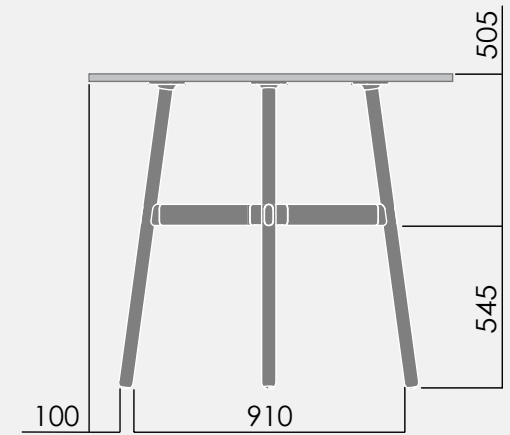

*Timber top only. Glass option not available.

okidoki™

Technical Specifications.

OKD-1561 1200mm Rounded Triangle - Standing Height

- 1 Maximum load including worktop 60kg.
Maximum point load 15kg.

	Finish	Material
Legs:	Clear laquer	Timber
Frame:	Powdercoat	Aluminium and Steel

*Timber top only. Glass option not available.

okidoki™

Technical Specifications.

OKD-1070 1200mm dia Round

Maximum including work top 60kg.
Maximum point load 15 kg.

	Finish	Material
Legs:	Clear lacquer	Timber
Frame:	Powdercoat	Aluminium and Steel

* 25mm for timber top

okidoki™

Technical Specifications.

OKD-1570 1200mm dia Round - Standing Height

- Maximum including work top 60kg.
Maximum point load 15kg.

	Finish	Material
Legs:	Clear lacquer	Timber
Frame:	Powdercoat	Aluminium and Steel