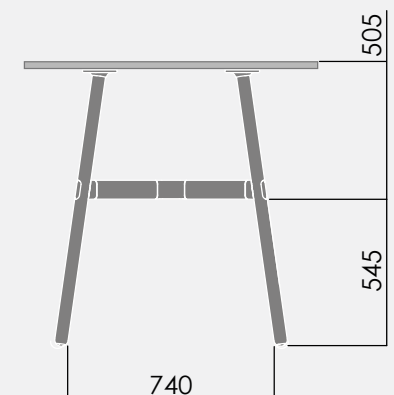

*25mm timber table top.

okidoki™

Technical Specifications.

OKD-1024 2400x1200mm Rounded Rectangle

- Maximum including work top 60kg.
Maximum point load 15kg.

	Finish	Material
Legs:	Clear lacquer	Timber
Frame:	Powdercoat	Aluminium and Steel

*Timber top only. Glass option not available.

okidoki™

Technical Specifications.

OKD-1524 1800x900mm Rounded Rectangle - Standing Height

- 1 Maximum including work top 60kg.
Maximum point load 15kg.

	Finish	Material
Frame:	Clear lacquer	Timber
Legs:	Powdercoat	Aluminium and Steel

OKD-1070 1050mm Rounded Square

† Maximum including work top 60kg.
Maximum point load 15 kg.

	Finish	Material
Legs:	Clear lacquer	Timber
Frame:	Powdercoat	Aluminium and Steel

* 25mm for timber top

① Maximum including work top 60kg.
Maximum point load 15kg.

	Finish	Material
Legs:	Clear lacquer	Timber
Frame:	Powdercoat	Aluminium and Steel

*Timber top only. Glass option not available.

okidoki™

Technical Specifications.

OKD-1061 1200mm Rounded Triangle

1 Maximum load including worktop 60kg.
Maximum point load 15kg.