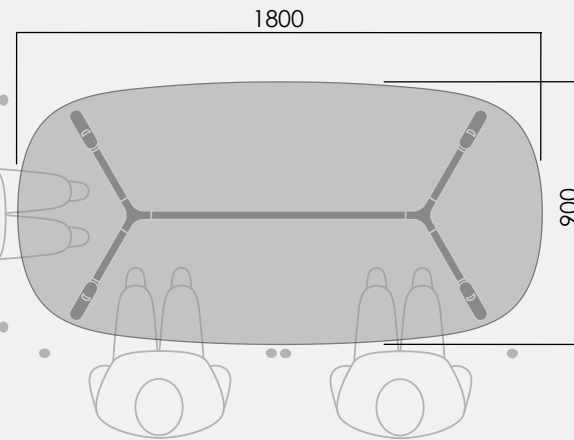

OKD-1061
1200mm Glass / Timber
Rounded Triangle

OKD-1560
800mm Rounded Triangle
Standing Height

OKD-1561
1200mm Rounded Triangle
Standing Height

okidoki™

Technical Specifications.

Round Table Styles - Coffee Table Styles

OKD-1070
1200mm dia Glass / Timber
Round

OKD-1570
1200mm dia Round
Standing Height

OKD-1060
800mm Glass / Timber
ROunded Triangle Coffee Table

OKD-1012
1200 x 600mm Glass / Timber
Rounded Rectangle Coffee Table

okidoki™

Technical Specifications.

OKD-1018 1800x900mm Rounded Rectangle

① Maximum including work top 60kg.
Maximum point load 15kg.

	Finish	Material
Legs:	Clear lacquer	Timber
Frame:	Powdercoat	Aluminium and Steel

*25mm for timber table top

okidoki™

Technical Specifications.

OKD-1021 2100x1050mm Rounded Rectangle

- 1 Maximum including work top 60kg.
Maximum point load 15kg.

	Finish	Material
Legs:	Clear lacquer	Timber
Frame:	Powdercoat	Aluminium and Steel