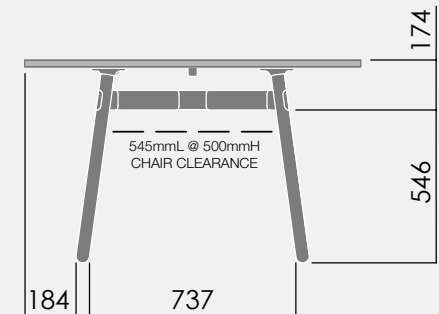

okidoki™

Technical Specifications.

OKD-1018 1800x900mm Rounded Rectangle

① Maximum including work top 60kg.
Maximum point load 15kg.

	Finish	Material
Legs:	Clear lacquer	Timber
Frame:	Powdercoat	Aluminium and Steel

*25mm for timber table top

okidoki™

Technical Specifications.

OKD-1021 2100x1050mm Rounded Rectangle

- 1 Maximum including work top 60kg.
Maximum point load 15kg.

	Finish	Material
Legs:	Clear lacquer	Timber
Frame:	Powdercoat	Aluminium and Steel

*25mm timber table top.

okidoki™

Technical Specifications.

OKD-1024 2400x1200mm Rounded Rectangle

- Maximum including work top 60kg.
Maximum point load 15kg.

	Finish	Material
Legs:	Clear lacquer	Timber
Frame:	Powdercoat	Aluminium and Steel

*Timber top only. Glass option not available.

okidoki™

Technical Specifications.

OKD-1524 1800x900mm Rounded Rectangle - Standing Height

- 1 Maximum including work top 60kg.
Maximum point load 15kg.

	Finish	Material
Frame:	Clear lacquer	Timber
Legs:	Powdercoat	Aluminium and Steel