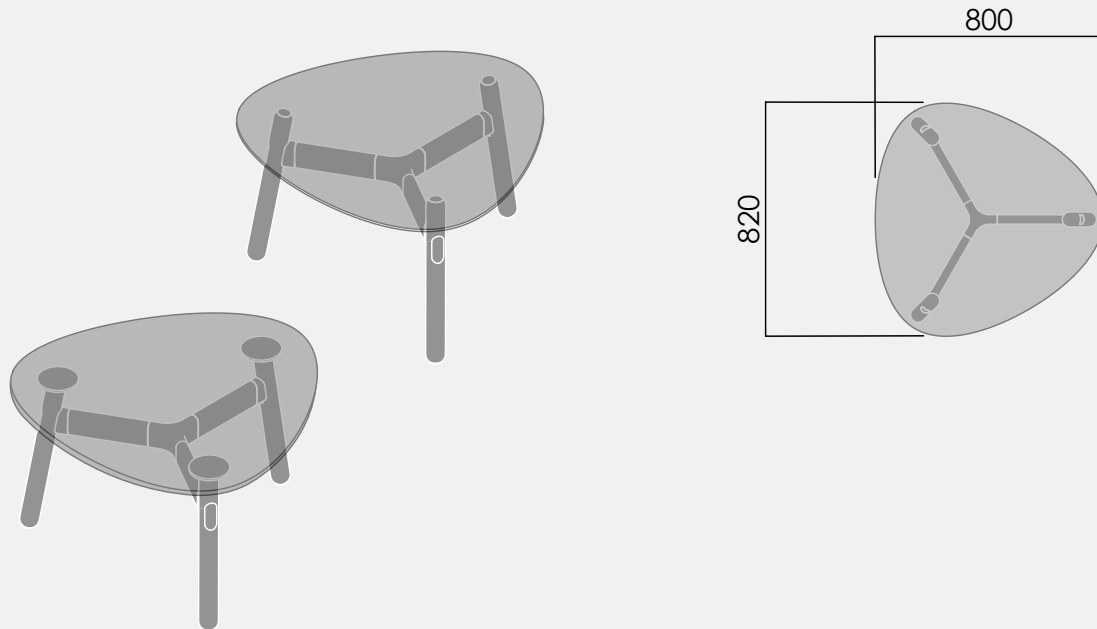

- 1 Maximum load including work top 60kg.
  Maximum point load 15kg.

	Finish	Material
Legs:	Clear lacquer	Timber
Frame:	Powdercoat	Aluminium and Steel

*25mm for timber table top