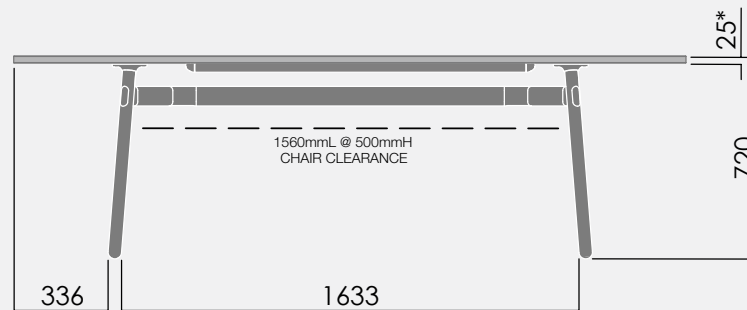

okidoki™

Technical Specifications.

OKD-1018 1800x900mm Rounded Rectangle

① Maximum including work top 60kg.
Maximum point load 15kg.

	Finish	Material
Legs:	Clear lacquer	Timber
Frame:	Powdercoat	Aluminium and Steel

*25mm for timber table top

okidoki™

Technical Specifications.

OKD-1021 2100x1050mm Rounded Rectangle

- 1 Maximum including work top 60kg.
Maximum point load 15kg.

	Finish	Material
Legs:	Clear lacquer	Timber
Frame:	Powdercoat	Aluminium and Steel

*25mm timber table top.

okidoki™

Technical Specifications.

OKD-1024 2400x1200mm Rounded Rectangle

- Maximum including work top 60kg.
Maximum point load 15kg.

	Finish	Material
Legs:	Clear lacquer	Timber
Frame:	Powdercoat	Aluminium and Steel

*Timber top only. Glass option not available.

okidoki™

Technical Specifications.

OKD-1524 1800x900mm Rounded Rectangle - Standing Height

- 1 Maximum including work top 60kg.
Maximum point load 15kg.

	Finish	Material
Frame:	Clear lacquer	Timber
Legs:	Powdercoat	Aluminium and Steel