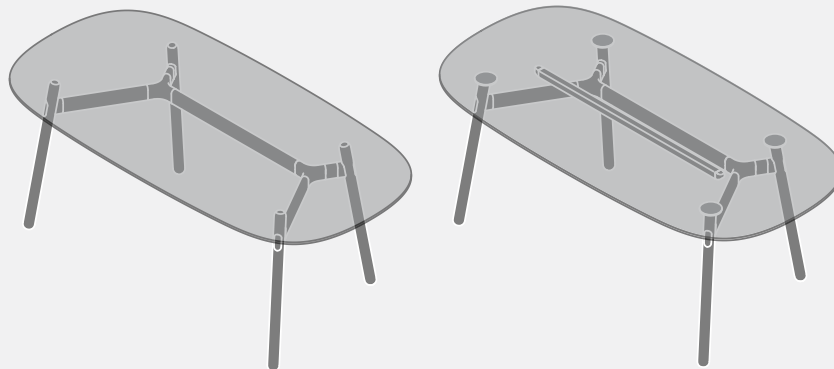

okidoki™
Technical Specifications.
A solution for work environments by **ThinkingWorks™**

okidoki™

Technical Specifications. Rectangular Table Styles

OKD-1018
1800 x 900mm Glass / Timber
Rounded Rectangle

OKD-1021
2100 x 1050mm Glass / Timber
Rounded Rectangle

OKD-1024
2400 x 1200mm
Rounded Rectangle

OKD-1518 Standing Height
1800 x 900mm Rounded Rectangle
Standing Height

okidoki™

Technical Specifications.

Rectangular Table Styles

OKD-1080 / OKD-1082 / OKD-1084 / ODK 1086
Folding Rectangle

OKD-1218
1800 x 900mm Glass / Timber
Rounded Rectangle Desk

OKD-1070
1050mm Glass / Timber
Rounded Square

OKD-1570
1050mm Rounded Square
Standing Height

okidoki™

Technical Specifications.

OKD-1018 1800x900mm Rounded Rectangle

① Maximum including work top 60kg.
Maximum point load 15kg.

	Finish	Material
Legs:	Clear lacquer	Timber
Frame:	Powdercoat	Aluminium and Steel