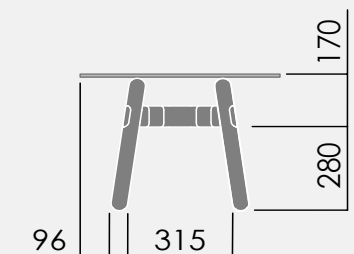

- 1 Maximum load including work top 60kg.
  Maximum point load 15kg.

	Finish	Material
Legs:	Clear lacquer	Timber
Frame:	Powdercoat	Aluminium and Steel

*25mm for timber table top