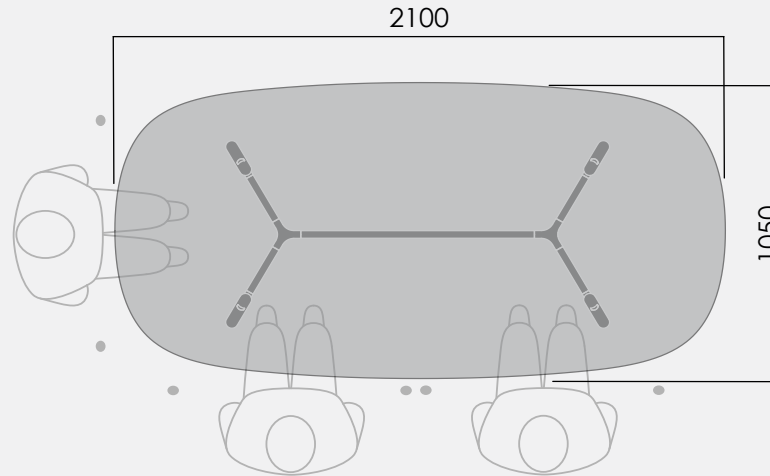

OKD-1070
1200mm dia Glass / Timber
Round

OKD-1570
1200mm dia Round
Standing Height

OKD-1060
800mm Glass / Timber
ROunded Triangle Coffee Table

OKD-1012
1200 x 600mm Glass / Timber
Rounded Rectangle Coffee Table

okidoki™

Technical Specifications.

OKD-1018 1800x900mm Rounded Rectangle

① Maximum including work top 60kg.
Maximum point load 15kg.

	Finish	Material
Legs:	Clear lacquer	Timber
Frame:	Powdercoat	Aluminium and Steel

*25mm for timber table top

okidoki™

Technical Specifications.

OKD-1021 2100x1050mm Rounded Rectangle

- 1 Maximum including work top 60kg.
Maximum point load 15kg.

	Finish	Material
Legs:	Clear lacquer	Timber
Frame:	Powdercoat	Aluminium and Steel

*25mm timber table top.

okidoki™

Technical Specifications.

OKD-1024 2400x1200mm Rounded Rectangle

- Maximum including work top 60kg.
Maximum point load 15kg.

	Finish	Material
Legs:	Clear lacquer	Timber
Frame:	Powdercoat	Aluminium and Steel