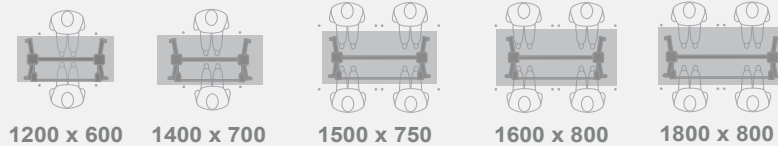

- ① Maximum including work top 60kg.
  Maximum point load 15kg.

	Finish	Material
Legs:	Powdercoat	Steel
Frame:	Powdercoat	Aluminium and Steel

*Timber top only. Glass option not available.