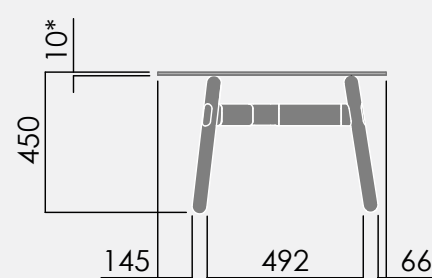

* 25mm for timber top

okidoki™

Technical Specifications.

OKD-1570 1200mm dia Round - Standing Height

- Maximum including work top 60kg.
Maximum point load 15kg.

	Finish	Material
Legs:	Clear lacquer	Timber
Frame:	Powdercoat	Aluminium and Steel

*Timber top only. Glass option not available.

- 1 Maximum load including work top 60kg.
Maximum point load 15kg.

	Finish	Material
Legs:	Clear lacquer	Timber
Frame:	Powdercoat	Aluminium and Steel

*25mm for timber table top

okidoki™

Technical Specifications.

OKD-1012 1200x600mm Rounded Rectangle - Coffee Table

- 1 Maximum load including work top 60kg.
Maximum point load 15kg.

	Finish	Material
Legs:	Clear lacquer	Timber
Frame:	Powdercoat	Aluminium and Steel