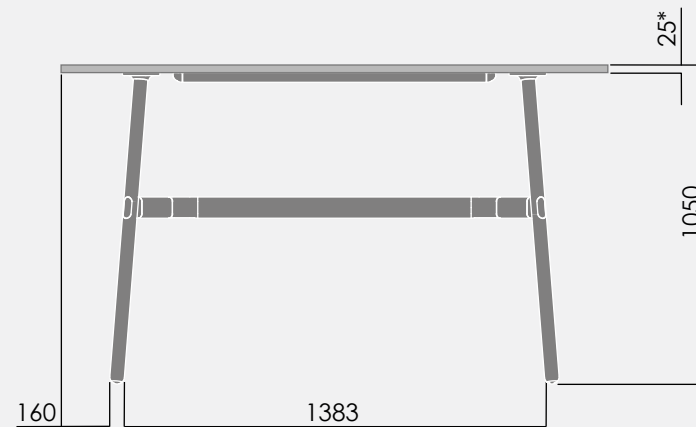

okidoki™

Technical Specifications.

OKD-1018 1800x900mm Rounded Rectangle

① Maximum including work top 60kg.
Maximum point load 15kg.

	Finish	Material
Legs:	Clear lacquer	Timber
Frame:	Powdercoat	Aluminium and Steel

*25mm for timber table top

okidoki™

Technical Specifications.

OKD-1021 2100x1050mm Rounded Rectangle

- 1 Maximum including work top 60kg.
Maximum point load 15kg.

	Finish	Material
Legs:	Clear lacquer	Timber
Frame:	Powdercoat	Aluminium and Steel

*25mm timber table top.

okidoki™

Technical Specifications.

OKD-1024 2400x1200mm Rounded Rectangle

- Maximum including work top 60kg.
Maximum point load 15kg.

	Finish	Material
Legs:	Clear lacquer	Timber
Frame:	Powdercoat	Aluminium and Steel

*Timber top only. Glass option not available.

okidoki™

Technical Specifications.

OKD-1524 1800x900mm Rounded Rectangle - Standing Height

- 1 Maximum including work top 60kg.
Maximum point load 15kg.

	Finish	Material
Frame:	Clear lacquer	Timber
Legs:	Powdercoat	Aluminium and Steel