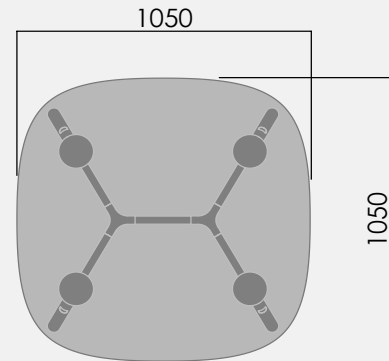

*25mm timber table top.

okidoki™

Technical Specifications.

OKD-1024 2400x1200mm Rounded Rectangle

- Maximum including work top 60kg.
Maximum point load 15kg.

	Finish	Material
Legs:	Clear lacquer	Timber
Frame:	Powdercoat	Aluminium and Steel

OKD-1070 1050mm Rounded Square

† Maximum including work top 60kg.
Maximum point load 15 kg.

	Finish	Material
Legs:	Clear lacquer	Timber
Frame:	Powdercoat	Aluminium and Steel

* 25mm for timber top

① Maximum including work top 60kg.
Maximum point load 15kg.

	Finish	Material
Legs:	Clear lacquer	Timber
Frame:	Powdercoat	Aluminium and Steel

*Timber top only. Glass option not available.

okidoki™

Technical Specifications.

OKD-1061 1200mm Rounded Triangle

1 Maximum load including worktop 60kg.
Maximum point load 15kg.