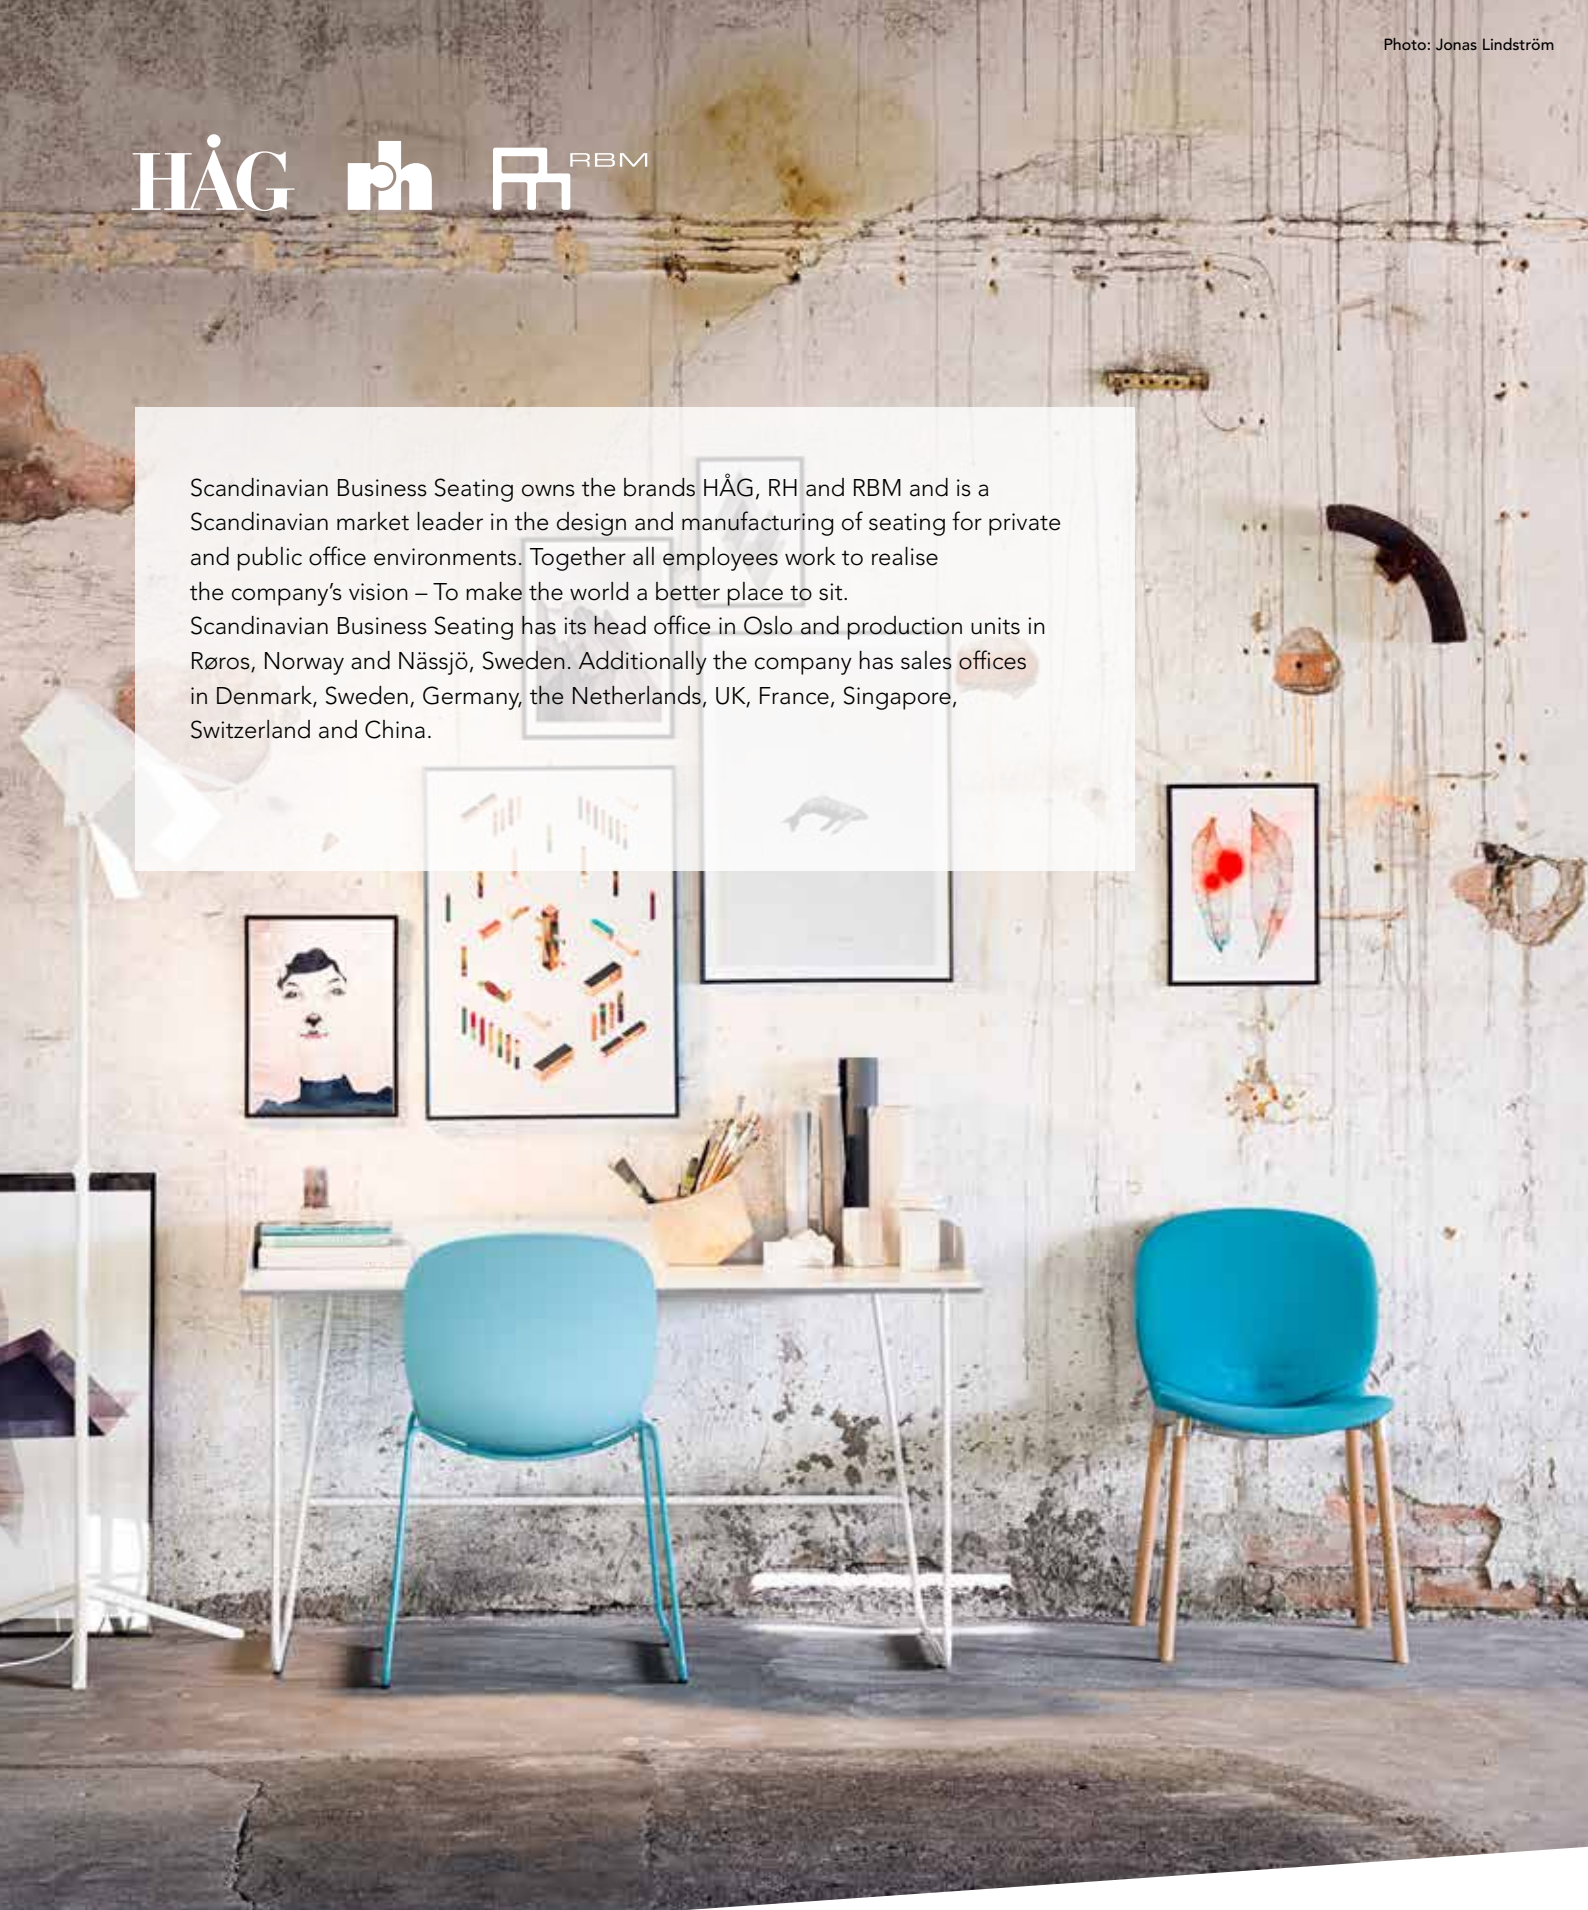

Scandinavian Business Seating owns the brands HÅG, RH and RBM and is a Scandinavian market leader in the design and manufacturing of seating for private and public office environments. Together all employees work to realise the company's vision – To make the world a better place to sit.

Scandinavian Business Seating has its head office in Oslo and production units in Røros, Norway and Nässjö, Sweden. Additionally the company has sales offices in Denmark, Sweden, Germany, the Netherlands, UK, France, Singapore, Switzerland and China.

Scandinavian Business Seating
Fridtjof Nansens vei 12
P.O. Box 5055 Majorstuen
NO-0301 Oslo
Norway

Tel: +47 22 59 59 00
E-mail: info-gpo@sbseating.com
www.rbmfurniture.com
www.sbseating.com

**SCANDINAVIAN
BUSINESS SEATING**