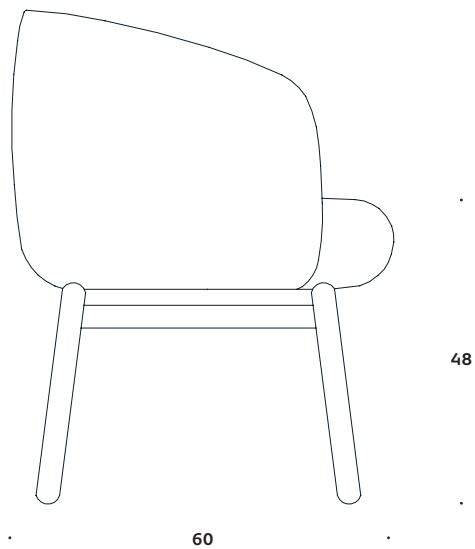

Dimensions defined in centimeters

Design

Form Us With Love

Materials

High quality moulded foam. Legs in solid soaped oak / solid black stained oak

Fabric

Available in all textiles and leather qualities