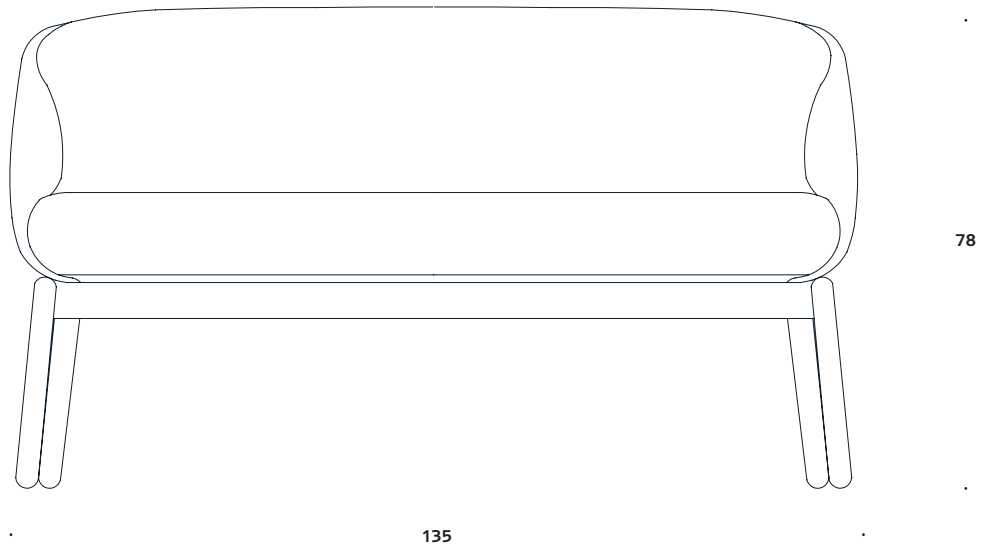

Low Nest Sofa Wood

+Halle®

Low Nest Sofa Wood

The Low Nest Chair is a compact and comfortable chair with a tight Nordic expression. The chair suits all kinds of modern spaces and provides a subtle yet distinct expression of Nordic quality and design. The chair is part of the Nest series that comprises chairs, sofas and tables in two heights, enabling the creation of dynamic and flexible spaces. Frame in solid soaped oak / solid black stained oak. Available in all textiles and leather qualities.

Dimensions defined in centimeters

Design

Form Us With Love

Materials

High quality moulded foam. Legs in solid soaped oak / solid black stained oak

Fabric

Available in all textiles and leather qualities

Notes