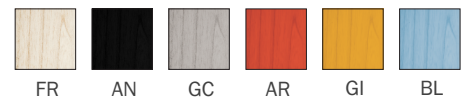

INTERSTUDIO

www.interstudio.com.au

MELBOURNE | SYDNEY

BABILA 2700

design ODO FIORAVANTI

Babila is a chair able to move along tradition and innovation with great agility. Plywood shell in variable thickness and solid ash legs. The result is an airy and comfortable sitting with a careful and accurate use of wood.

Finishes: bleached ash or ash stained grey, black, red, yellow and blue.

Babila Family

Materials Seat

Ash chair FINISH

MELBOURNE 14-16 EASEY STREET COLLINGWOOD 1300 785 199
SYDNEY 79 MYRTLE STREET CHIPPENDALE
www.interstudio.com.au info@interstudio.com.au