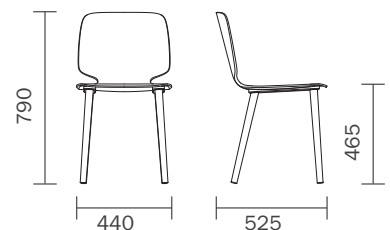

INTERSTUDIO

www.interstudio.com.au

MELBOURNE | SYDNEY

BABILA 2700

design ODO FIORAVANTI

Babila is a chair able to move along tradition and innovation with great agility. Plywood shell in variable thickness and solid ash legs. The result is an airy and comfortable sitting with a careful and accurate use of wood.

Finishes: bleached ash or ash stained grey, black, red, yellow and blue.

Babila Family

Materials Seat

Ash chair FINISH

MELBOURNE 14-16 EASEY STREET COLLINGWOOD 1300 785 199
SYDNEY 79 MYRTLE STREET CHIPPENDALE
www.interstudio.com.au info@interstudio.com.au