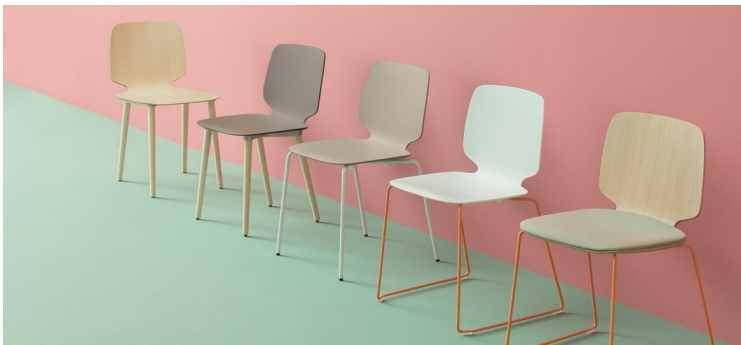

INTERSTUDIO

www.interstudio.com.au

MELBOURNE | SYDNEY

BABILA 2700

design ODO FIORAVANTI

Babila is a chair able to move along tradition and innovation with great agility. Plywood shell in variable thickness and solid ash legs. The result is an airy and comfortable sitting with a careful and accurate use of wood.

Finishes: bleached ash or ash stained grey, black, red, yellow and blue.

Babila Family

Materials Seat

Ash chair FINISH

MELBOURNE 14-16 EASEY STREET COLLINGWOOD 1300 785 199
SYDNEY 79 MYRTLE STREET CHIPPENDALE
www.interstudio.com.au info@interstudio.com.au