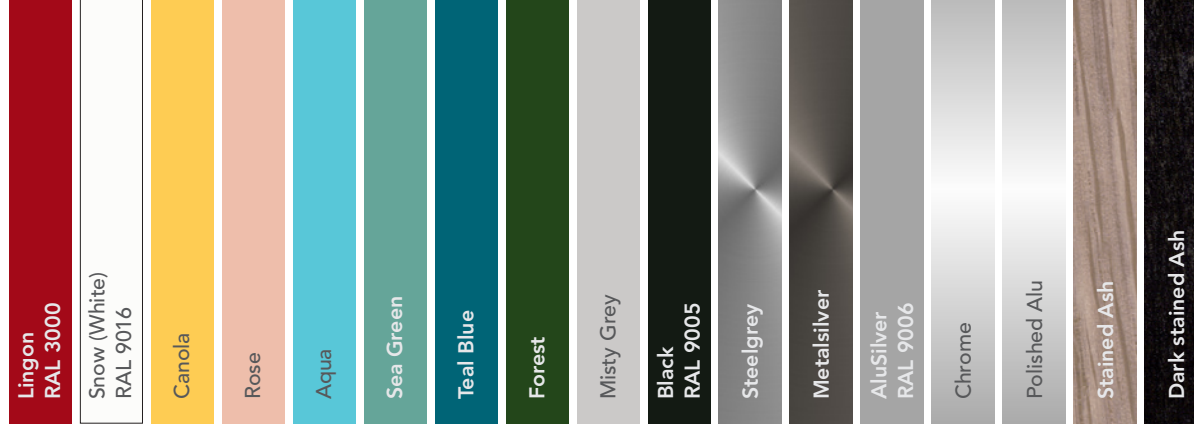

RBM – Colours

CHAIRS SHELL

	Poppy	Vanilla	Straw	Rose	Coral	Sky	Sea Green	Teal Blue	Forest	Misty Grey	Clay	Graphite	Charcoal	Oak	Dark stained Oak	Beech	Graphite (Dark stained Beech)	Birch	White CPL	Grey CPL	Grey (Polyurethane) RAL 7015	Black (Polyurethane) RAL 7021	
RBM Noor 6050/6055	●	●	○	○	○	○	○	○	●	●	●	●		●	●								
RBM Noor 6060/6065	●	●	○	○	○	○	○	○	●	●	●	●		●	●								
RBM Noor 6070/6075	●	●	○	○	○	○	○	○	●	●	●	●		●	●								
RBM Noor 6080/6085	●	●	○	○	○	○	○	○	●	●	●	●		●	●								
RBM Noor Up 6090/6095	●	●	○	○	○	○	○	○	●	●	●	●		●	●								
RBM Ana	●	●					●	○		●		●	●										
RBM Bella														●		●	○	●	●	○			
RBM Low-Back Bella														●		●	○	●	●	○			
RBM Ballet																					●	●	

● Standard ○ Extended

CHAIRS LEGS

	Lingon RAL 3000	Snow (White) RAL 9016	Canola	Rose	Aqua	Sea Green	Teal Blue	Forest	Misty Grey	Black RAL 9005	Steelgrey	Metalsilver	AluSilver RAL 9006	Chrome	Polished Alu	Stained Ash	Dark stained Ash
RBM Noor 6050/6055	○	○		○				●	○	●	●	●					
RBM Noor 6060/6065	●	●	○	○	○			●	○	●	●	●					
RBM Noor 6070/6075		○								●				○			
RBM Noor 6080/6085															●	○	
RBM Noor Up 6090/6095	●	●	○	○	○			●	○	●	●	●					
RBM Ana	○	●				●	○		●	●			●				
RBM Bella		○								●			●	●			
RBM Low-Back Bella		○								●			●	●			
RBM Ballet										●			●	●			
RBM Flip and Fold		●								○				●			
RBM Sweep		●								○				●			