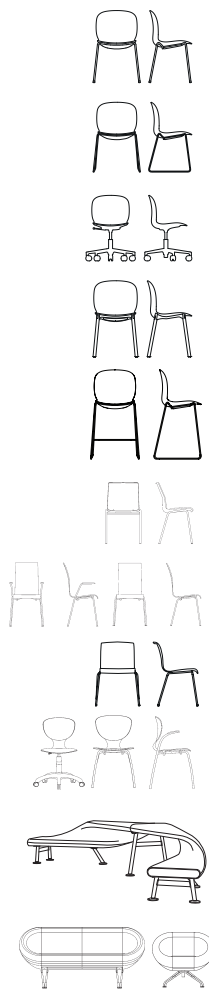

RBM – Colours

CHAIRS SHELL

	Poppy	Vanilla	Straw	Rose	Coral	Sky	Sea Green	Teal Blue	Forest	Misty Grey	Clay	Graphite	Charcoal	Oak	Dark stained Oak	Beech	Graphite (Dark stained Beech)	Birch	White CPL	Grey CPL	Grey (Polyurethane) RAL 7015	Black (Polyurethane) RAL 7021	
RBM Noor 6050/6055	●	●	○	○	○	○	○	○	●	●	●	●		●	●								
RBM Noor 6060/6065	●	●	○	○	○	○	○	○	●	●	●	●		●	●								
RBM Noor 6070/6075	●	●	○	○	○	○	○	○	●	●	●	●		●	●								
RBM Noor 6080/6085	●	●	○	○	○	○	○	○	●	●	●	●		●	●								
RBM Noor Up 6090/6095	●	●	○	○	○	○	○	○	●	●	●	●		●	●								
RBM Ana	●	●					●	○		●		●	●										
RBM Bella														●		●	○	●	●	○			
RBM Low-Back Bella														●		●	○	●	●	○			
RBM Ballet																					●	●	

● Standard ○ Extended

CHAIRS LEGS

	Lingon RAL 3000	Snow (White) RAL 9016	Canola	Rose	Aqua	Sea Green	Teal Blue	Forest	Misty Grey	Black RAL 9005	Steelgrey	Metalsilver	AluSilver RAL 9006	Chrome	Polished Alu	Stained Ash	Dark stained Ash
RBM Noor 6050/6055	○	○		○				●	○	●	●	●					
RBM Noor 6060/6065	●	●	○	○	○			●	○	●	●	●					
RBM Noor 6070/6075		○								●				○			
RBM Noor 6080/6085															●	○	
RBM Noor Up 6090/6095	●	●	○	○	○			●	○	●	●	●					
RBM Ana	○	●				●	○		●	●			●				
RBM Bella		○								●			●	●			
RBM Low-Back Bella		○								●			●	●			
RBM Ballet										●			●	●			
RBM Flip and Fold		●								○				●			
RBM Sweep		●								○				●			

● Standard ○ Extended

	●	○

TABLES

TABLE TOP

RBM Allround	●	○	○	○	○	●	○	○	○	●		
RBM e-connect	●	○	○	○	○	●	○	○	○	●		
RBM u-connect	●	○	○	○	○	●	○	○	○	●		
RBM Eminent	●	○	○	○	○	●	○	○	○	●		
RBM Standard Folding Table	●	○	○	○	○	●	○	○	○	●		
RBM Sweep Table	●										●	
RBM Twisted Little Star	●	○	○	○	○	●	○	○	○			●
RBM Ultima	●	○	○	○	○	●	○	○	○	●		

TABLE LEGS AND FRAME

●		○			●	●	●					
●							●	○				
●		○		●			●	○				
●				○	●		●					
					●	●	●					
●						●	○					
	○*		○*							●	●	○
					●	●	●					

● Standard ○ Extended