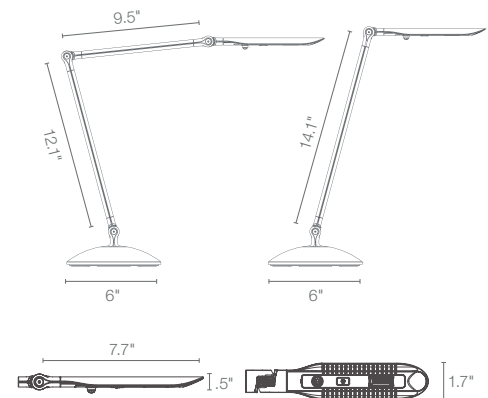

LED Linear Desktop
personal task light

Elegant and Functional Lighting

Classic design and modern functions—the LED Linear Desktop personal task light combines ergonomics, energy-efficiency and touch-sensitive LED technology in one fully articulated body.

STATEMENT OF LINE

Mounting bracket and occupancy sensor options: LLRDD and LLRDS

Clamp Mount

Panel Mount

Slatwall Mount

Freestanding Base

Through Mount

Theft Deterrent -
Through Mount

Integrated Rail
Mount

DIMENSIONS

SUSTAINABILITY

- Material content recyclability by weight:
17% aluminum, 74.5% iron, 0.7% plastic, 2% steel, 5.8% non-recyclable electronic content
- Contains 35% pre-consumer recycled material by weight
- 94% post-consumer recyclability by weight
- Mercury-free LEDs