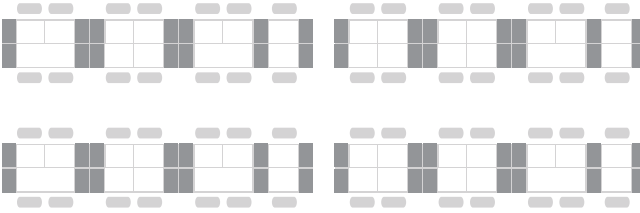

Traditional Benching Application (48 people)

- 1200mm wide
- No personal storage
- Seated posture only

Navi TeamIsland Application (56 people)

- 1050mm wide
- 17% increase in same real estate
- HighSit provides options to sit or stand
- Personal storage added