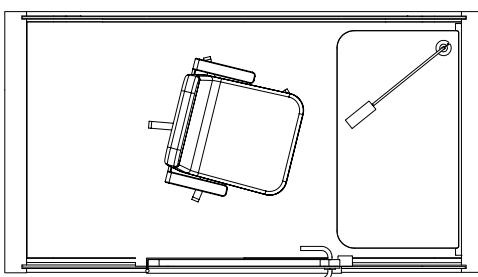

Me Time

Sometimes you need your own space to work without distractions for longer periods of time. The electric table can be adjusted into a sitting or standing position. It also works well with a wheelchair. A handy table, adjustable LED lighting and two power sockets guarantee that your time in the booth is both pleasant and productive.

Chair: Not included

Table: White Formica laminate on birch plywood with varnish trim, 2 x power socket, width 39.4 in, depth 22 in, height 28.3 in (fixed table), height 25.6 in–49.2 in (adjustable), shelf for computer charger

Lighting: Luxo Ninety white on table

Other: 2 x coat hangers, can be fitted with a wheelchair ramp

- Concentrate
- Get virtual
- Interview
- Relax