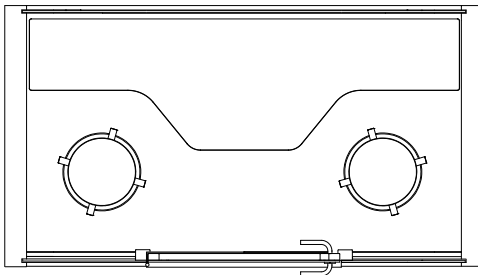

Working with PAL

A high table and handy bar stools make this decor option very efficient for short-term sessions. The shape of the desk is suitable for the teamwork of two, private sessions or video conferences. Working with PAL comes with pleasant LED lighting, two power sockets and stylish coat hangers.

Chairs: 2 x PAL 25.6 in / 31.5 in, painted white / black chairs fit under the table. Upholstery optional

Table: White Formica laminate on birch plywood with varnish trim, 2 x power socket, depth 23.6 in / 13 in, height 35.4 in / 43.3 in, width 78.7 in

Lighting: LED

Other: 2 x coat hangers

- Concentrate
- Get virtual
- Interview
- Relax