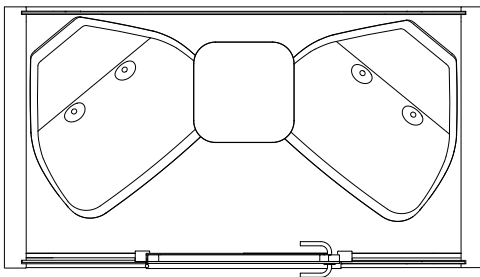

Betty's Café

Betty chairs are comfortable for brainstorming, conversations and reading. A small table is the perfect addition for coffee mugs and small accessories. A special mood is created with LED lighting from the ceiling. Betty's Café comes with two power sockets for loading phones, laptops and more.

Chairs:

2 x Betty Lounge Chair

Table: White Formica laminate on birch plywood with varnish trim, 2 x power socket, 18.1 in x 18.1 in, height 24.4 in

Lighting: LED

Other: 2 x coat hangers

- Concentrate
- Get virtual
- Interview
- Relax