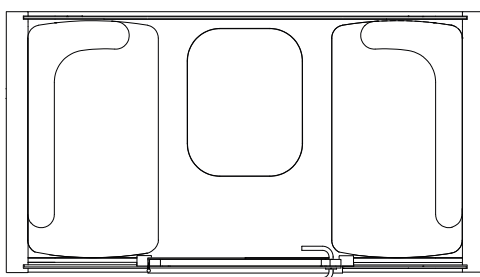

Meeting Maggie

Maggie sofas with low backs can be adjusted to many positions. This variation is suitable for meetings, brainstorming and more. The small table can be adjusted into any direction depending on whether you need it for your coffee mug or laptop. The LED lighting and two power sockets take care of your eyes and devices.

Chairs: 2 x Maggie Sofa (L+L / L+R / R+R)

Table: White Formica laminate on birch plywood with varnish trim, 2 x power socket

A) Rectangular turnable 20.9 in x 26.8 in, height 27.5 in

B) 2 person workstation (same kind of table as in "Working with PAL" -variation), depth 23.6 in / 7.9 in, width 78.7 in, height 27.5 in

C) Oval table depth 26.8 in, width 27.9 in, height 27.5 in

Lighting: LED

Other: 2 x coat hangers

- Concentrate
- Get virtual
- Interview
- Relax