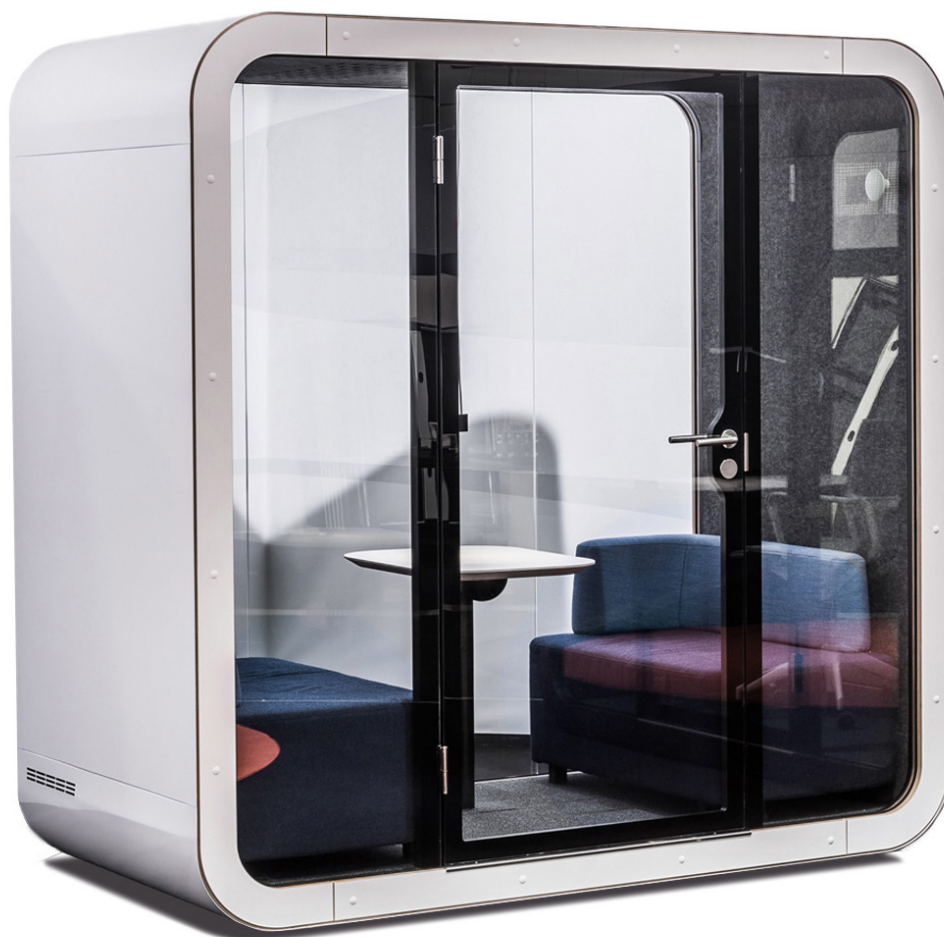

# FRAMERY Q

**Accessories:**

**Seat and table:** several options available.

**Table material:** white Formica laminate on birch plywood with wax trim.

**Material description:**

**Glass:** laminated sound control glass (5+5 and 6+4).

**Exterior:** White RAL 9016, optional colors or brushed stainless steel.

**Frame:** white or option Formica laminate colors on birch plywood.

**Solid walls and roof:** sandwich element of birch plywood, recycled acoustic foam. Interior dark grey acoustic felt.

Anti-static and stain resistant low loop pile carpet for public spaces.

Integrated tables, furniture and lights.

Electric sockets integrated underneath table top (several options available).

Electric air circulation system with occupancy sensor.

**Outside measures:**

height 221 x width 220 x depth 120 cm.

**Interior size:**

height 200 x width 200 x depth 116 cm.

**Door:** left or right handed, width 88 cm.

**Weight:** 700 kg.