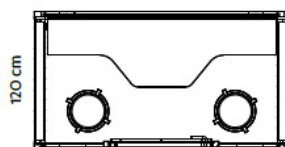

120 cm

220 cm

- Concentrate
- Get virtual
- Interview
- Relax