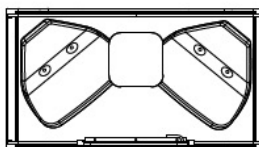

- Concentrate
- Get virtual
- Interview
- Relax