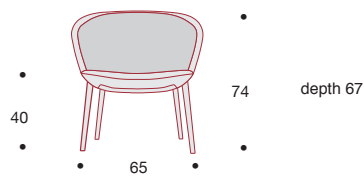

INTERSTUDIO

www.interstudio.com.au

MELBOURNE | SYDNEY

Capri Lounge

capri lounge specifications:

design	busk+hertzog
fabric	optional
materials	solid soaped or black stained oak

dimensions (cm):

MELBOURNE 14-16 EASEY STREET COLLINGWOOD 1300 785 199