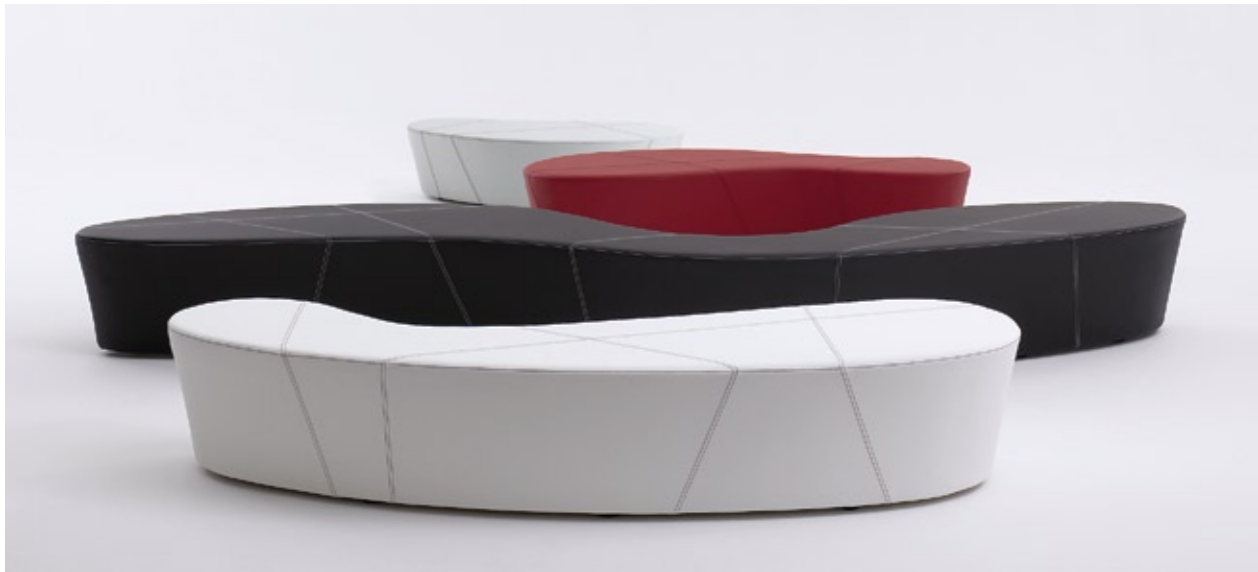

INTERSTUDIO

www.interstudio.com.au

MELBOURNE | SYDNEY

Plasma Ottoman

We reserve the right to make alterations to the models

SPECIFICATIONS:

DESIGN	busk+hertzog
FABRICS	Optional
MATERIALS	High quality foam on plywood frame. Optional floor mounting.

DIMENSIONS (cm):