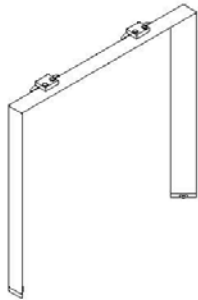

Delta legs can be used with Monorail , F5 and table systems

Stretcher rails required

Plastic adjustable feet

SDB029_LH / RH
STEEL / END LEG

SDB044_LH / RH
STEEL / END LEG

SDB008_LH / RH
STEEL / END LEG

White powder coat as standard / colour options available pending availability and lead times.

Delta legs can be used with Monorail , F5 and table systems

Stretcher rails required

Plastic adjustable feet

SDB025_
STEEL / END LEG

SDB015_
STEEL / END LEG

White powder coat as standard / colour options available pending availability and lead times.

Delta legs can be used with Monorail , F5 and table systems

Stretcher rails required

Plastic adjustable feet

SDB043_
STEEL / END LEG

SDB042_LH / RH
STEEL / END LEG

SDB041_
STEEL / END LEG