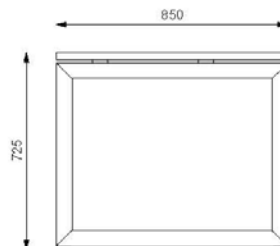

Delta legs can be used with Monorail , F5 and table systems

Stretcher rails required

Plastic adjustable feet

SDB029_LH / RH
STEEL / END LEG

SDB044_LH / RH
STEEL / END LEG

SDB008_LH / RH
STEEL / END LEG

White powder coat as standard / colour options available pending availability and lead times.