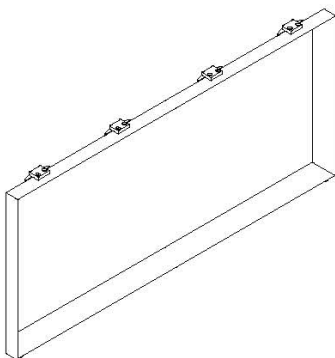

SDB015_
STEEL / END LEG