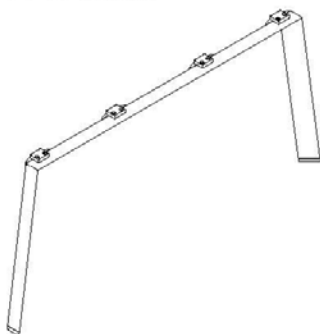

THE DELTA LEG SYSTEM

White powder coat as standard / colour options available pending availability and lead times.

Delta legs can be used with Monorail , F5 and table systems

Stretcher rails required

Plastic adjustable feet

SDB061_
STEEL / END LEG

SDB051_
STEEL / END LEG

SDB048_
STEEL / END LEG

White powder coat as standard / colour options available pending availability and lead times.

Delta legs can be used with Monorail , F5 and table systems

Stretcher rails required

Plastic adjustable feet

SDB060_
STEEL / TIMBER / END LEG

SDB062_
STEEL / TIMBER / END LEG

White powder coat as standard / colour options available pending availability and lead times.

Delta legs can be used with Monorail , F5 and table systems

Stretcher rails required

Plastic adjustable feet

SDB029_LH / RH
STEEL / END LEG

SDB044_LH / RH
STEEL / END LEG

SDB008_LH / RH
STEEL / END LEG

White powder coat as standard / colour options available pending availability and lead times.