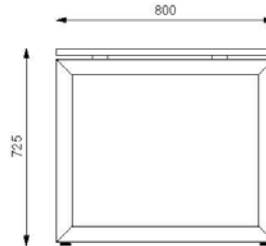

Delta legs can be used with Monorail , F5 and table systems

Stretcher rails required

Plastic adjustable feet

SDB029_LH / RH
STEEL / END LEG

SDB044_LH / RH
STEEL / END LEG

SDB008_LH / RH
STEEL / END LEG

White powder coat as standard / colour options available pending availability and lead times.