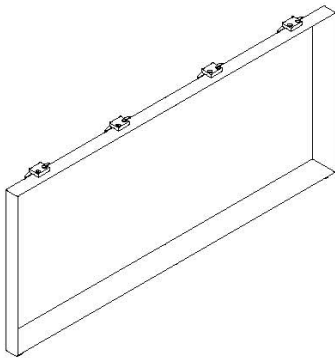

White powder coat as standard / colour options available pending availability and lead times.

Delta legs can be used with Monorail , F5 and table systems

Stretcher rails required

Plastic adjustable feet

SDB025_
STEEL / END LEG