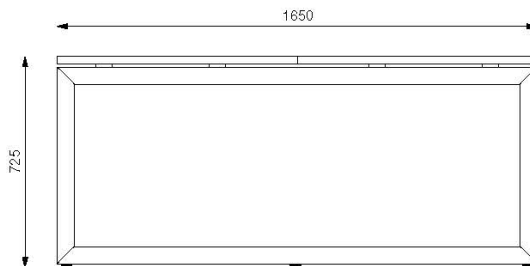

Delta legs can be used with Monorail , F5 and table systems

Stretcher rails required

Plastic adjustable feet

SDB025_
STEEL / END LEG

SDB015_
STEEL / END LEG

White powder coat as standard / colour options available pending availability and lead times.