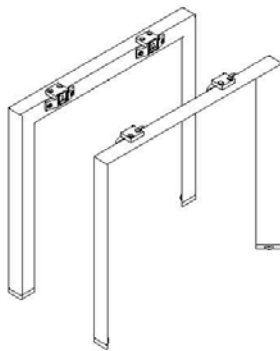

Delta legs can be used with Monorail , F5 and table systems

Stretcher rails required

Plastic adjustable feet

SDB025_
STEEL / END LEG

SDB015_
STEEL / END LEG

White powder coat as standard / colour options available pending availability and lead times.

Delta legs can be used with Monorail , F5 and table systems

Stretcher rails required

Plastic adjustable feet

SDB043_
STEEL / END LEG

SDB042_LH / RH
STEEL / END LEG

SDB041_
STEEL / END LEG