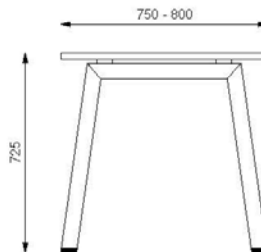

SDB061_
STEEL / END LEG

SDB051_
STEEL / END LEG

SDB048_
STEEL / END LEG

White powder coat as standard / colour options available pending availability and lead times.

Delta legs can be used with Monorail , F5 and table systems