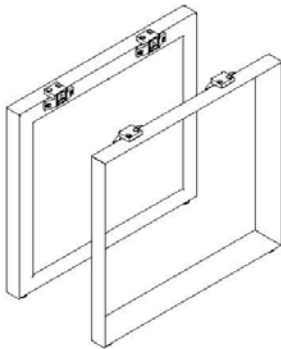

Stretcher rails required

Plastic adjustable feet

SDB060_
STEEL / TIMBER / END LEG

SDB062_
STEEL / TIMBER / END LEG

White powder coat as standard / colour options available pending availability and lead times.

Delta legs can be used with Monorail , F5 and table systems

Stretcher rails required

Plastic adjustable feet

SDB029_LH / RH
STEEL / END LEG

SDB044_LH / RH
STEEL / END LEG

SDB008_LH / RH
STEEL / END LEG

White powder coat as standard / colour options available pending availability and lead times.