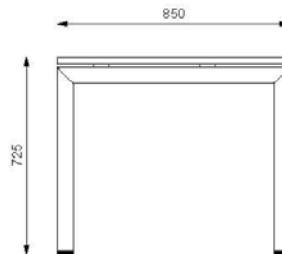

Delta legs can be used with Monorail , F5 and table systems

Stretcher rails required

Plastic adjustable feet

SDB043_
STEEL / END LEG

SDB042_LH / RH
STEEL / END LEG

SDB041_
STEEL / END LEG