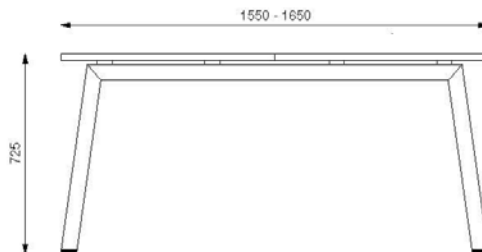

White powder coat as standard / colour options available pending availability and lead times.

Delta legs can be used with Monorail , F5 and table systems

Stretcher rails required

Plastic adjustable feet