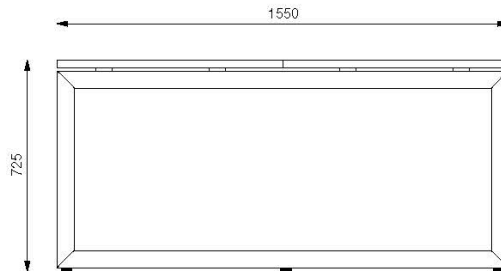

SDB015_
STEEL / END LEG