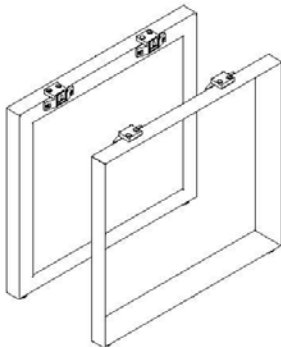

Delta legs can be used with Monorail , F5 and table systems

Stretcher rails required

Plastic adjustable feet

SDB029_LH / RH
STEEL / END LEG

SDB044_LH / RH
STEEL / END LEG

SDB008_LH / RH
STEEL / END LEG

White powder coat as standard / colour options available pending availability and lead times.

Delta legs can be used with Monorail , F5 and table systems

Stretcher rails required

Plastic adjustable feet

SDB025_
STEEL / END LEG

SDB015_
STEEL / END LEG

White powder coat as standard / colour options available pending availability and lead times.