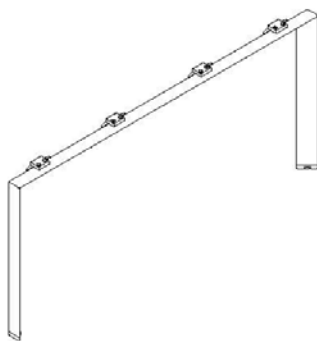

Delta legs can be used with Monorail , F5 and table systems

Stretcher rails required

Plastic adjustable feet

SDB043_
STEEL / END LEG

SDB042_LH / RH
STEEL / END LEG

SDB041_
STEEL / END LEG