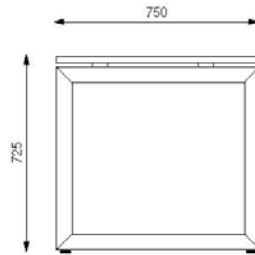

SDB044_LH / RH
STEEL / END LEG