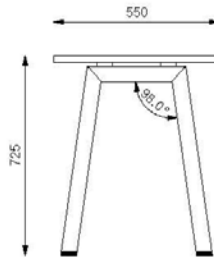

White powder coat as standard / colour options available pending availability and lead times.

Delta legs can be used with Monorail , F5 and table systems

Stretcher rails required

Plastic adjustable feet