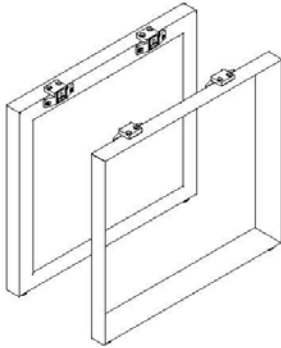

Stretcher rails required

Plastic adjustable feet

SDB060_
STEEL / TIMBER / END LEG

SDB062_
STEEL / TIMBER / END LEG

White powder coat as standard / colour options available pending availability and lead times.

Delta legs can be used with Monorail , F5 and table systems

Stretcher rails required

Plastic adjustable feet

SDB029_LH / RH
STEEL / END LEG

SDB044_LH / RH
STEEL / END LEG

SDB008_LH / RH
STEEL / END LEG

White powder coat as standard / colour options available pending availability and lead times.