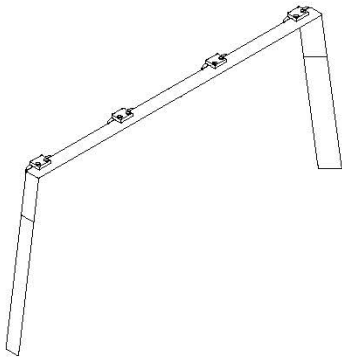

THE DELTA LEG SYSTEM

White powder coat as standard / colour options available pending availability and lead times.

Delta legs can be used with Monorail , F5 and table systems

Stretcher rails required

Plastic adjustable feet

SDB061_
STEEL / END LEG

SDB051_
STEEL / END LEG

SDB048_
STEEL / END LEG

White powder coat as standard / colour options available pending availability and lead times.

Delta legs can be used with Monorail , F5 and table systems

Stretcher rails required

Plastic adjustable feet

SDB060_
STEEL / TIMBER / END LEG

SDB062_
STEEL / TIMBER / END LEG

White powder coat as standard / colour options available pending availability and lead times.

Delta legs can be used with Monorail , F5 and table systems

Stretcher rails required

Plastic adjustable feet

SDB029_LH / RH
STEEL / END LEG

SDB044_LH / RH
STEEL / END LEG

SDB008_LH / RH
STEEL / END LEG

White powder coat as standard / colour options available pending availability and lead times.