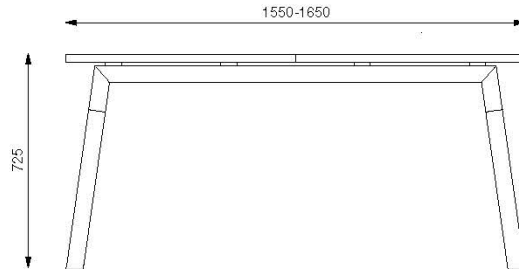

Stretcher rails required

Plastic adjustable feet

SDB060_
STEEL / TIMBER / END LEG

SDB062_
STEEL / TIMBER / END LEG

White powder coat as standard / colour options available pending availability and lead times.