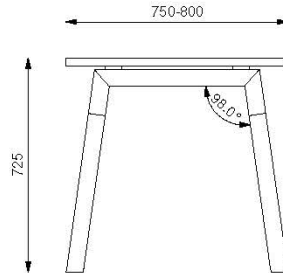

Stretcher rails required

Plastic adjustable feet

SDB060_
STEEL / TIMBER / END LEG

SDB062_
STEEL / TIMBER / END LEG

White powder coat as standard / colour options available pending availability and lead times.