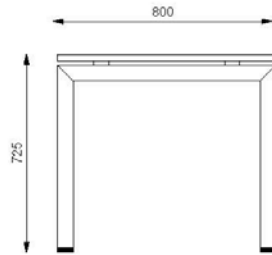

SDB042_LH / RH
STEEL / END LEG