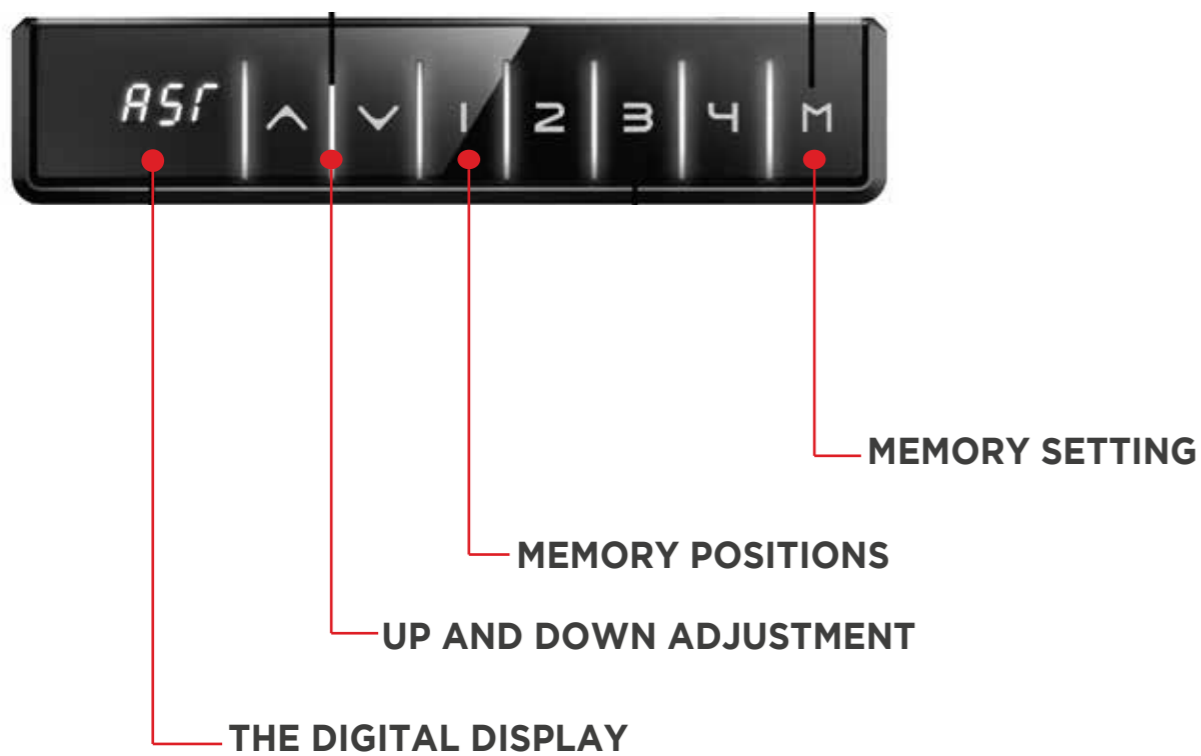

Pinnacle come with a user friendly handset that allows for easy adjustment and storing of up to 4 desk heights. Minimum and maximum heights can also be customized.

HEIGHT RANGE: 595MM TO 1200MM

WEIGHT CAPABILITY: 120KG (INCLUDING TOP)

HEIGHT ADJUSTMENT

With people spending an increasing amount of time sitting at their desks more people are turning towards height adjustable desks. They allow for the user to choose when and for how long they want to work while standing.

PINNACLE HEIGHT ADJUST

HANDSET • USER AND INTERFACE GUIDE

THE INTERFACE

RESET

1. Press the down arrow to lower the desk to the minimum height.
2. Continue to press until the digital display shows "ASR".
3. Release the button and then press the down arrow again. The leg column should go slightly down and then slightly rise and stop.
4. The digital display should now show the actual height.

SETTING DESK HEIGHT

1. Adjust to the desired desk height and then press the "M" button.

2. Press button "1 / 2 / 3 / 4" to assign the desk's position to the respective button.
3. Pressing a button "1 / 2 / 3 / 4" will move the desk to the memory position.