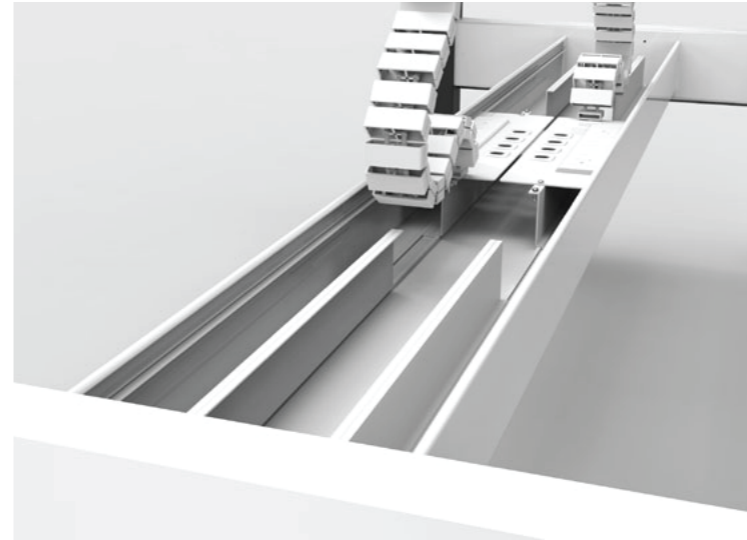

SETTING DESK HEIGHT

1. Adjust to the desired desk height and then press the "M" button.

2. Press button "1 / 2 / 3 / 4" to assign the desk's position to the respective button.
3. Pressing a button "1 / 2 / 3 / 4" will move the desk to the memory position.

PINNACLE HEIGHT ADJUST

WORKSTATION • ACCESSORIES

POWER POLE

FLEXIBLE UMBILICAL

SUBWAY CABLE TRAY

SUBWAY CABLE TRAY (UNDER)

UMBILICAL

SINGLE CABLE BASKET