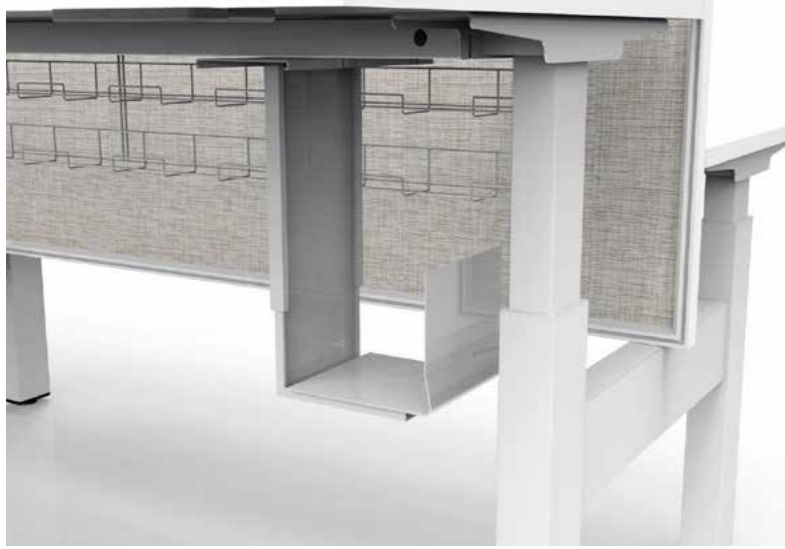

PINNACLE HEIGHT ADJUST

WORKSTATION ● PINNACLE

ACCESSORIES

Accessories can be tailored to suit the needs of each office. Both functional and aesthetic, the Pinnacle offers a wide variety of accessories.

HANDSET

PINNACLE HEIGHT ADJUST

WORKSTATION • ACCESSORIES

POWER POLE

FLEXIBLE UMBILICAL

SUBWAY CABLE TRAY

SUBWAY CABLE TRAY (UNDER)

UMBILICAL

SINGLE CABLE BASKET

TELESCOPIC FRAME

PINNACLE HEIGHT ADJUST

PINNACLE HEIGHT ADJUST

WORKSTATION ● PINNACLE

CPU HOLDER

OREO SCREEN

IN DESK BOX

F6 SCREEN