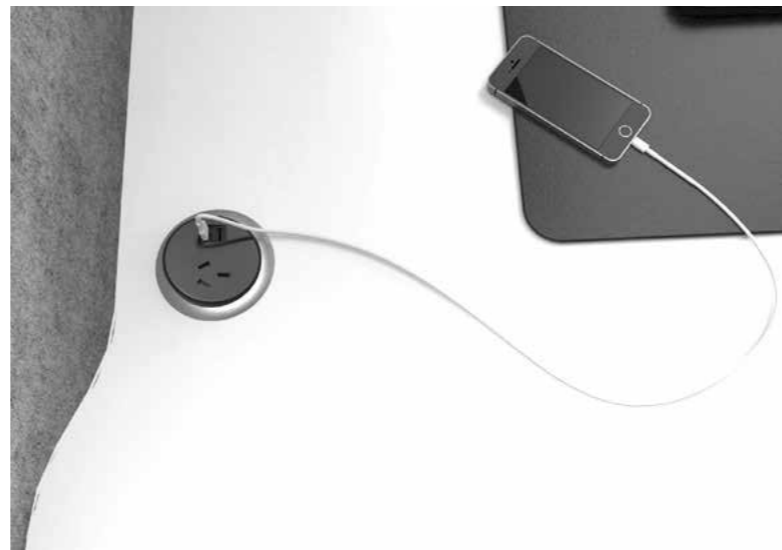

PINNACLE HEIGHT ADJUST

WORKSTATION ● PINNACLE

PIXEL