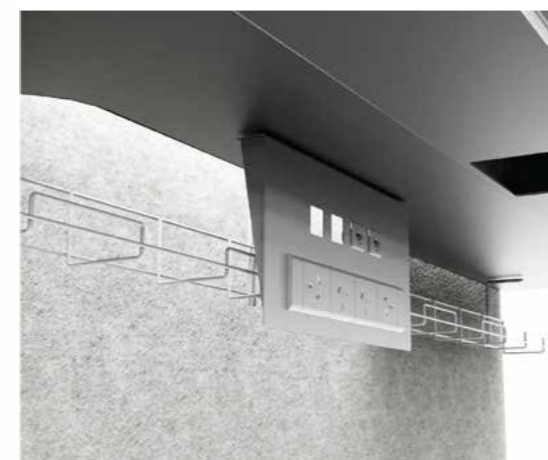

PINNACLE HEIGHT ADJUST

WORKSTATION • ACCESSORIES

POWER POLE

FLEXIBLE UMBILICAL

SUBWAY CABLE TRAY

SUBWAY CABLE TRAY (UNDER)

UMBILICAL

SINGLE CABLE BASKET