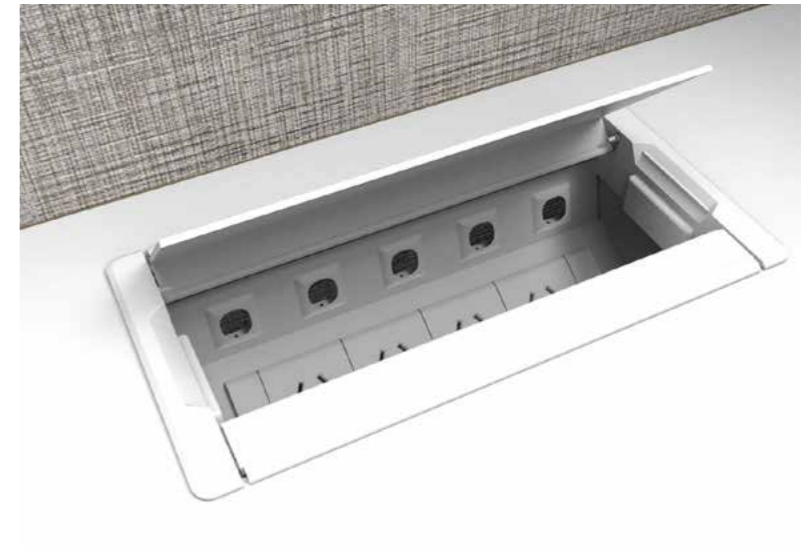

PINNACLE HEIGHT ADJUST

WORKSTATION ● PINNACLE

ACCESSORIES

Accessories can be tailored to suit the needs of each office. Both functional and aesthetic, the Pinnacle offers a wide variety of accessories.

HANDSET

PINNACLE HEIGHT ADJUST

WORKSTATION • ACCESSORIES

POWER POLE

FLEXIBLE UMBILICAL

SUBWAY CABLE TRAY

SUBWAY CABLE TRAY (UNDER)

UMBILICAL

SINGLE CABLE BASKET

TELESCOPIC FRAME

PINNACLE HEIGHT ADJUST

PINNACLE HEIGHT ADJUST

WORKSTATION ● PINNACLE

CPU HOLDER

OREO SCREEN

IN DESK BOX

F6 SCREEN