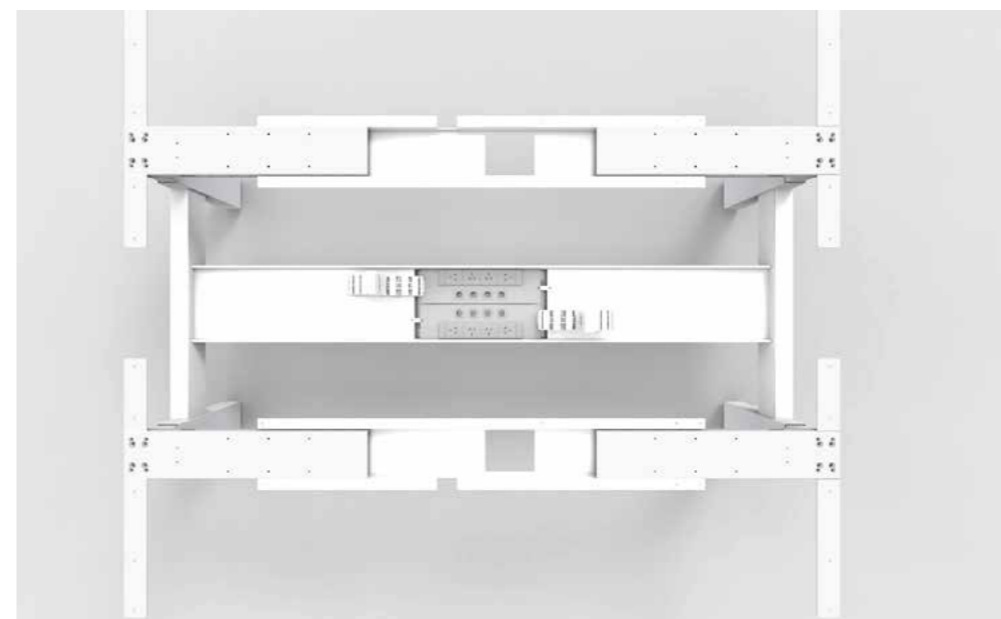

SETTING DESK HEIGHT

1. Adjust to the desired desk height and then press the "M" button.

2. Press button "1 / 2 / 3 / 4" to assign the desk's position to the respective button.
3. Pressing a button "1 / 2 / 3 / 4" will move the desk to the memory position.

PINNACLE HEIGHT ADJUST

WORKSTATION • ACCESSORIES

POWER POLE

FLEXIBLE UMBILICAL

SUBWAY CABLE TRAY

SUBWAY CABLE TRAY (UNDER)

UMBILICAL

SINGLE CABLE BASKET

TELESCOPIC FRAME

PINNACLE HEIGHT ADJUST

PINNACLE HEIGHT ADJUST

WORKSTATION ● PINNACLE

CPU HOLDER

OREO SCREEN

IN DESK BOX

F6 SCREEN