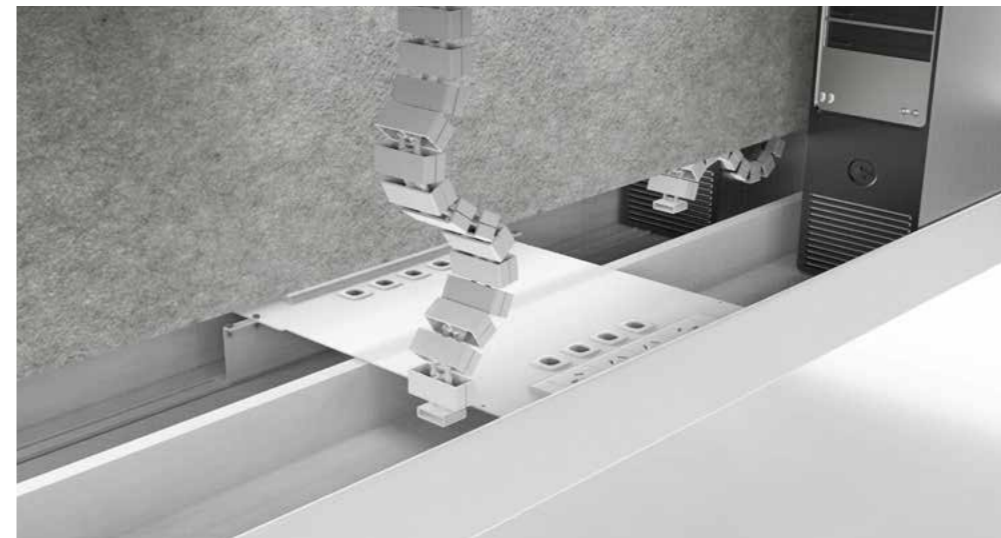

PINNACLE HEIGHT ADJUST

WORKSTATION • ACCESSORIES

POWER POLE

FLEXIBLE UMBILICAL

SUBWAY CABLE TRAY

SUBWAY CABLE TRAY (UNDER)

UMBILICAL

SINGLE CABLE BASKET