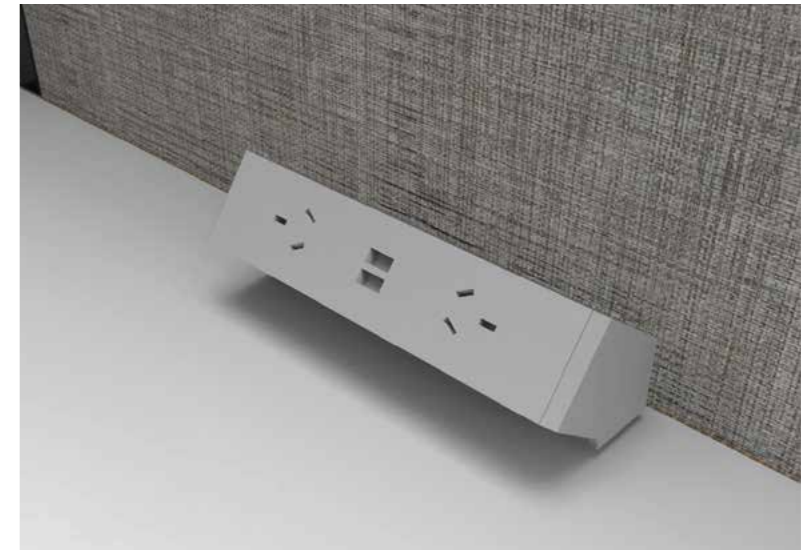

PINNACLE HEIGHT ADJUST

WORKSTATION ● PINNACLE

POWER RAIL