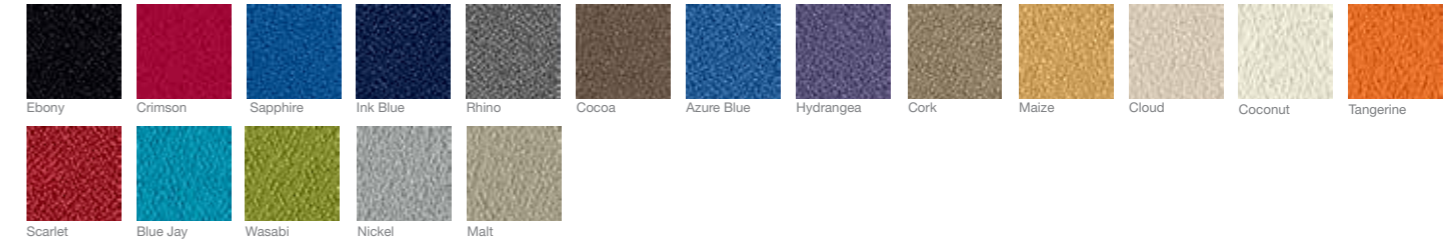

ABBREVIATED STATEMENT OF LINE

Reply task chair
Mesh back, upholstered seat
Unique back handle for easy mobility
With/without arms
With/without adjustable lumbar support
Frame: Black
Arm tube: Black or Platinum
Base: Black, Platinum or Polished

Reply Side 4-leg chair
Mesh back, upholstered seat
Unique back handle for easy mobility
With/without arms
Stacks up to 6 chairs high on the floor
Frame: Black
Arms & legs: Black or Platinum

Reply Side 4-leg chair with casters
Mesh back, upholstered seat
Unique back handle for easy mobility
With/without arms
Stacks up to 6 chairs high on the floor
Frame: Black
Arms & legs: Black or Platinum

Reply Side sled base
Mesh back, upholstered seat
Unique back handle for easy mobility
With/without arms
Non-stackable
Frame: Black
Arms & legs: Black or Platinum

SURFACE MATERIALS

Buzz2

Cogent Connect

Omni-R

Cross Check

Leather

Air Mesh

Digital surface material images are provided as a preliminary color reference and should not be used for final color selection.

Pull up a chair

Reply is equally at home in contemporary open management settings. This mix of Reply task and side seating creates a cohesive look and feel to the workplace. Integrated handles make it easy to change the setting in moments from task intensive work to intimate team meeting without leaving the workspace.

SUSTAINABILITY

PEOPLE.PLANET.PROFIT

We take a life-cycle approach to the design, use and disposal of our products. From materials, production, transportation and use, right through to end of life, each element in the Reply range is designed to reduce its impact on the environment.

To find out more visit
WWW.STEELCASE.ASIA/SUSTAINABILITY

PRODUCT ENVIRONMENTAL CERTIFICATIONS