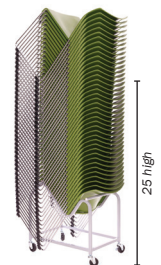

BURO ENVY

Envy with Tablet, white
(Indent only)

Envy stacked, black

Stacked on trolley
(Safe stack height - 25)

DESCRIPTION

The Envy chair is a generous sized robust chair, both linkable and stackable, it is ideal for use in a variety of applications including hospitality, conference meeting room and educational seating.

SPECIFICATIONS

Buro guaranteed to: 150kg
Buro indicative daily sitting hours: 3-4
Overall size (mm): 500w x 550d x 830h
Back size (mm): 480w x 350h
Seat size (mm): 445w x 460d
Seat height (mm): 480

Envy with Writing Tablet (Indent only option)

Maximum Tablet Loading Weight: 60kg
Tablet size (mm): 302w (widest point)
Tablet adjustability: 90°vertical x 50mm horizontal
Tablet worksurface height: 730mm
Overall size (mm): 540w x 690-740d x 830h