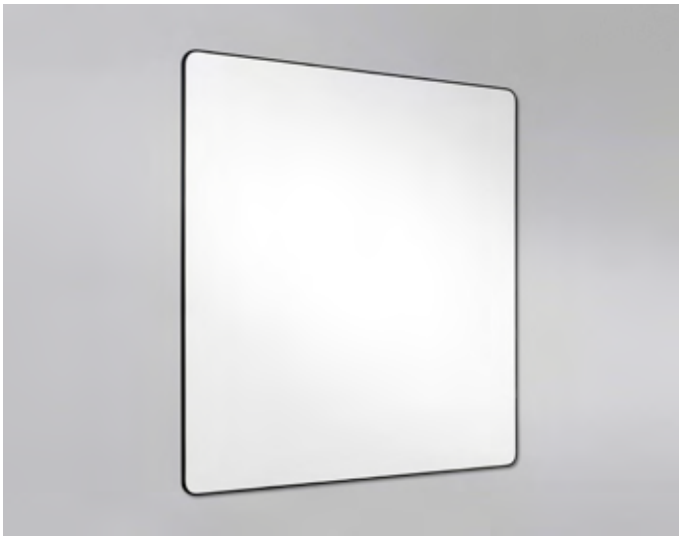

Edge whiteboard

Ceramic steel whiteboard with gently rounded corners, concealed fittings and a discrete black or white edging that gives the board a modern aesthetic.

Concealed fittings
 Depth from wall 20 mm
 Magnetic ceramic steel writing surface
 e3 certified 99% recyclable
 30-year warranty on the writing surface

Article number	Name	Size w x h mm
28826P	Whiteboard Edge, white frame	995 x 1195
28827P	Whiteboard Edge, white frame	1495 x 1195
28828P	Whiteboard Edge, white frame	1995 x 1195
28829P	Whiteboard Edge, white frame	2495 x 1195
28830P	Whiteboard Edge, white frame	2995 x 1195
27826P	Whiteboard Edge, black frame	995 x 1195
27827P	Whiteboard Edge, black frame	1495 x 1195
27828P	Whiteboard Edge, black frame	1995 x 1195
27829P	Whiteboard Edge, black frame	2495 x 1195
27830P	Whiteboard Edge, black frame	2995 x 1195