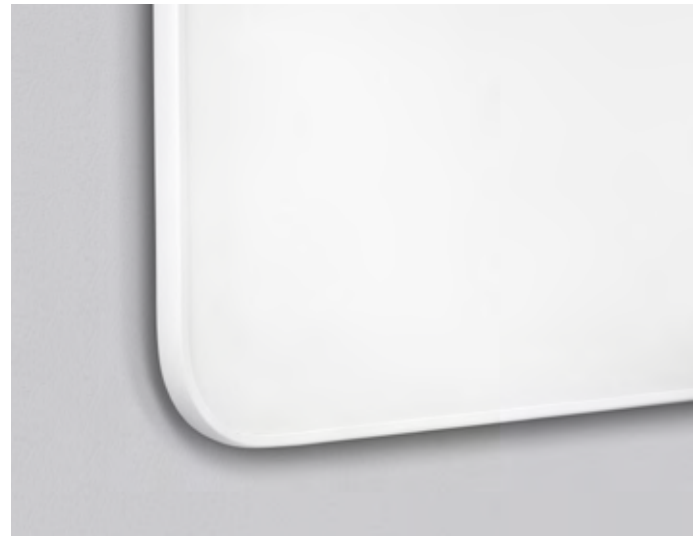

Edge whiteboard

Ceramic steel whiteboard with gently rounded corners, concealed fittings and a discrete black or white edging that gives the board a modern aesthetic.

Concealed fittings
 Depth from wall 20 mm
 Magnetic ceramic steel writing surface
 e3 certified 99% recyclable
 30-year warranty on the writing surface

Article number	Name	Size w x h mm
28826P	Whiteboard Edge, white frame	995 x 1195
28827P	Whiteboard Edge, white frame	1495 x 1195
28828P	Whiteboard Edge, white frame	1995 x 1195
28829P	Whiteboard Edge, white frame	2495 x 1195
28830P	Whiteboard Edge, white frame	2995 x 1195
27826P	Whiteboard Edge, black frame	995 x 1195
27827P	Whiteboard Edge, black frame	1495 x 1195
27828P	Whiteboard Edge, black frame	1995 x 1195
27829P	Whiteboard Edge, black frame	2495 x 1195
27830P	Whiteboard Edge, black frame	2995 x 1195