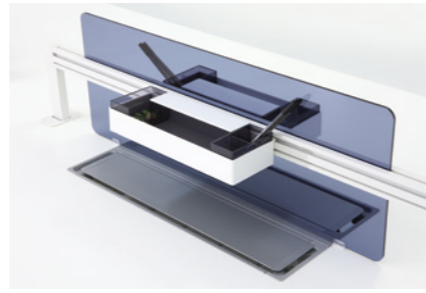

**Panel Monitor Arm**  
lets individuals customize the position and setting of their computer monitors to suit the way they work, and change in a moment to adjust position or to share work with colleagues.

**Integrated Hanging Tiles**  
hanging worktools provide the answers on how to organize the myriad small tools and documents off the worksurface, making them visible and putting them within easy reach.