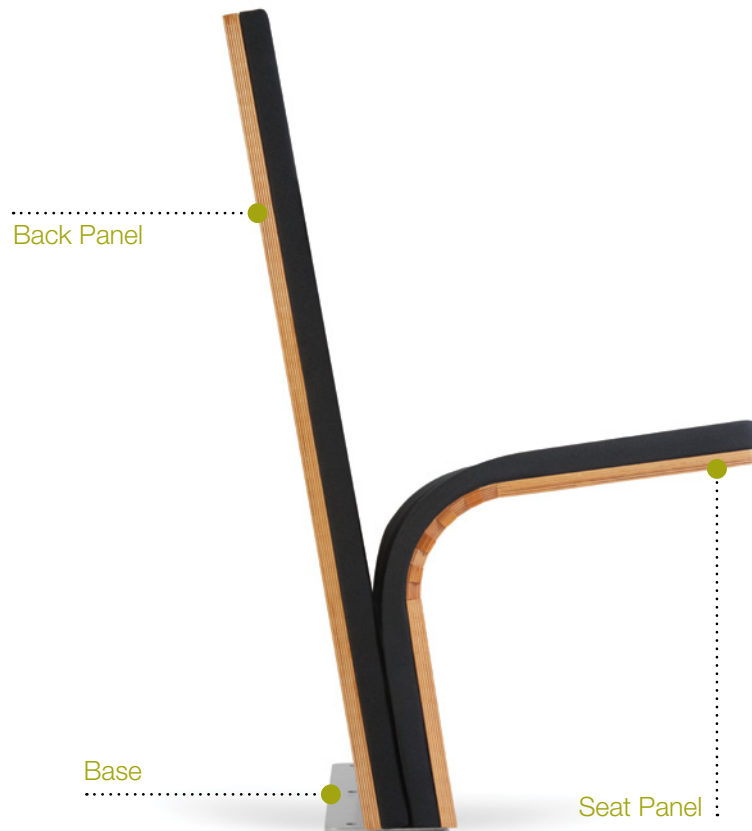

JumpSeat® Finish Guide

Finishes & Textiles

SEAT & BACK: Upholstery

SEAT & BACK PANELS: Birch Plywood (Natural or Stained), Wood Laminates or White Oak Veneer

BASE: Silver or Black

TEXTILES:

- Fabric – Camira Era Card, Camira Xtreme Card, Camira X2 Card or Momentum Card
- Coated Fabric – Spradling Coated Card