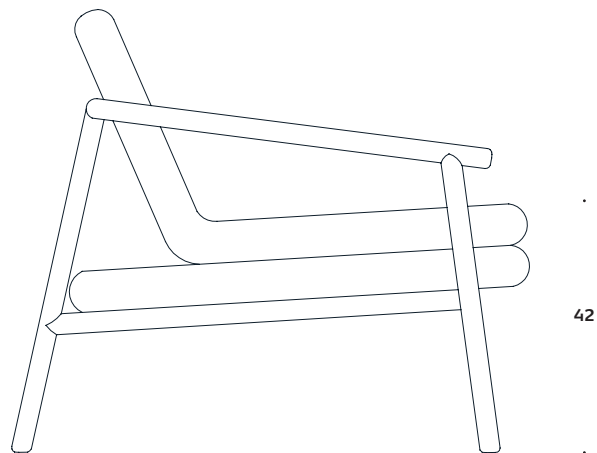

Dimensions defined in centimeters

Design

Chris Liljenberg Halstrøm

Materials

High quality moulded foam. Legs in solid soaped oak / solid black stained oak.

Fabric

Available in all textiles and leather qualities