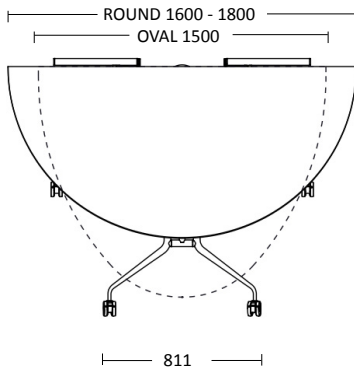

FLEXTABLE ROUND
FOLDING ROUND TABLE

www.xchangedesign.com.au

Table Specifications

FLEXTABLE ROUND FOLDING ROUND TABLE

- Frame supports both Round and Oval table tops (divided in 2-parts):
 - Round: Dia1600 upto Dia1800mm
 - Oval: L1600 upto L2400 x 1500mm
- Middle drop-down leg offers structural weight support
- Extremely solid frame with integrated folding mechanism and the closing system permit the user to move the table without effort and to open and close frame simply by lifting or lowering the table tops, with just a move
- Available in Chrome or Black PC finish
- 10 year product warranty

Frame: Chrome

Frame: Black Powder Coat

Underside Table Top Latch-lock

Duo-tone Castor with Brake

Anti-shock system avoids trapping fingers when folding