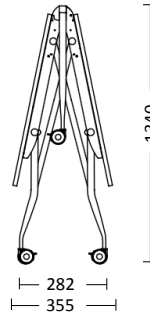

FLEXTABLE ROUND
FOLDING ROUND TABLE

www.xchangedesign.com.au

Table Specifications

FLEXTABLE ROUND FOLDING ROUND TABLE

- Frame supports both Round and Oval table tops (divided in 2-parts):
 - Round: Dia1600 upto Dia1800mm
 - Oval: L1600 upto L2400 x 1500mm
- Middle drop-down leg offers structural weight support
- Extremely solid frame with integrated folding mechanism and the closing system permit the user to move the table without effort and to open and close frame simply by lifting or lowering the table tops, with just a move
- Available in Chrome or Black PC finish
- 10 year product warranty

Frame: Chrome

Frame: Black Powder Coat

Underside Table Top Latch-lock

Duo-tone Castor with Brake

Anti-shock system avoids trapping fingers when folding