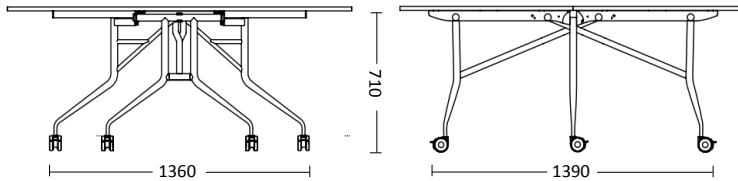

FLEXTABLE ROUND
FOLDING ROUND TABLE

www.xchangedesign.com.au

Table Specifications

FLEXTABLE ROUND FOLDING ROUND TABLE

- Frame supports both Round and Oval table tops (divided in 2-parts):
 - Round: Dia1600 upto Dia1800mm
 - Oval: L1600 upto L2400 x 1500mm
- Middle drop-down leg offers structural weight support
- Extremely solid frame with integrated folding mechanism and the closing system permit the user to move the table without effort and to open and close frame simply by lifting or lowering the table tops, with just a move
- Available in Chrome or Black PC finish
- 10 year product warranty

Frame: Chrome

Frame: Black Powder Coat

Underside Table Top Latch-lock

Duo-tone Castor with Brake

Anti-shock system avoids trapping fingers when folding