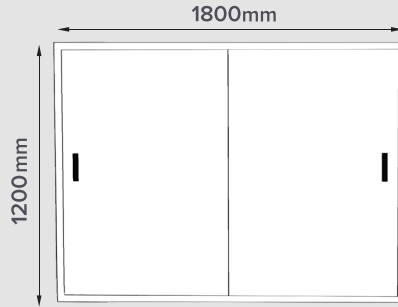

Acoustic Cabinet

1200mm WIDE CABINET

1800mm WIDE CABINET

PRODUCT INFORMATION

FEATURES

- Sliding Door Cabinets can be used in a walkway or small aisle space without causing an interference or obstruction when in use
- Fitted with barrel exchange locks
- Soft close door mechanism is fitted to create a quiet environment
- Shelves are easily adjustable and can be positioned in 32mm increments
- Acoustic paneling reduces reverberation & echo by absorbing travelling sounds
- 40kg shelf capacity uniformly distributed load (UDL)
- Internal adjustable leveling feet
- Dual sided access also available to front and back of cabinets

STANDARD COLOURS

STANDARD SIZES

DIMENSIONS (mm)

Width	1200mm, 1600mm, 1800mm, 2000mm
Depth	500mm
Height	720mm 1015mm, 1200mm, 1675mm, 2000mm

*Quantity of shelf levels will change as the height increases, please talk to your sales consultant for more information.