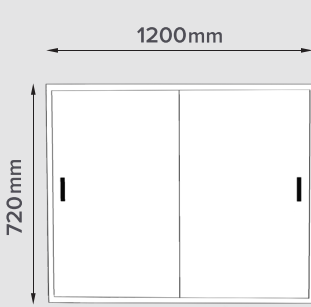

Acoustic Cabinet

1200mm WIDE CABINET

1800mm WIDE CABINET

PRODUCT INFORMATION

FEATURES

- Sliding Door Cabinets can be used in a walkway or small aisle space without causing an interference or obstruction when in use
- Fitted with barrel exchange locks
- Soft close door mechanism is fitted to create a quiet environment
- Shelves are easily adjustable and can be positioned in 32mm increments
- Acoustic paneling reduces reverberation & echo by absorbing travelling sounds
- 40kg shelf capacity uniformly distributed load (UDL)
- Internal adjustable leveling feet
- Dual sided access also available to front and back of cabinets

STANDARD COLOURS

STANDARD SIZES

DIMENSIONS (mm)

Width	1200mm, 1600mm, 1800mm, 2000mm
Depth	500mm
Height	720mm 1015mm, 1200mm, 1675mm, 2000mm

*Quantity of shelf levels will change as the height increases, please talk to your sales consultant for more information.