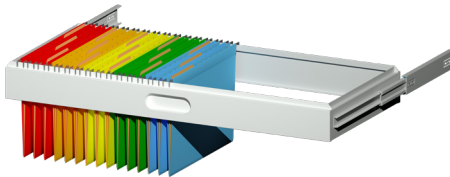

Acoustic Cabinet

1200mm WIDE CABINET

1800mm WIDE CABINET

PRODUCT INFORMATION

FEATURES

- Sliding Door Cabinets can be used in a walkway or small aisle space without causing an interference or obstruction when in use
- Fitted with barrel exchange locks
- Soft close door mechanism is fitted to create a quiet environment
- Shelves are easily adjustable and can be positioned in 32mm increments
- Acoustic paneling reduces reverberation & echo by absorbing travelling sounds
- 40kg shelf capacity uniformly distributed load (UDL)
- Internal adjustable leveling feet
- Dual sided access also available to front and back of cabinets

STANDARD COLOURS

STANDARD SIZES

DIMENSIONS (mm)

Width	1200mm, 1600mm, 1800mm, 2000mm
Depth	500mm
Height	720mm 1015mm, 1200mm, 1675mm, 2000mm

*Quantity of shelf levels will change as the height increases, please talk to your sales consultant for more information.

www.steelco.com.au

ACCESSORIES

PULL-OUT REFERENCE SHELF

PULL-OUT DRAWER

PULL-OUT FILE FRAME

PLANTER BOX

www.steelco.com.au