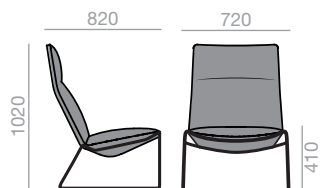

BU-1695 NEW

Lounge chair with upholstered shell and steel sled base finished in polished chrome, white or black.

Sessel, mit gepolsterter Sitzschale. Kufengestell aus Stahl glanzverchromt, weiss oder schwarz.

	COM cm. per unit	COL m²
1 unit	250	5,00
10 units or more	250	

0,81 m³
27,5 kg
x1