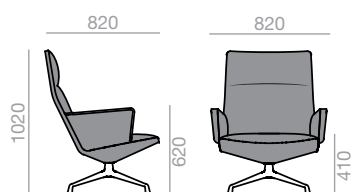

BU-1692 NEW

Lounge chair with upholstered shell and aluminum swivel 4-star base with self-return and finished in polished aluminum, white or black.

Sessel, mit gepolsterter Sitzschale. Drehbarer 4-Sternfuss aus Alu, mit Rückkehrmechanik. Ausführung in Alu poliert, weiss oder schwarz.

	COM cm. per unit	COL m ²
1 unit	250	5,00
10 units or more	250	

0,81 m³
 28 kg
 x1

BU-1693 NEW

Lounge chair with upholstered shell and arms and aluminum swivel 4-star base with self-return and finished in polished aluminum, white or black.