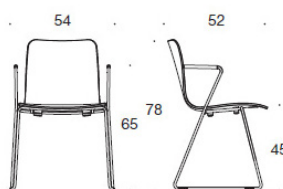

378D (DC/DBC/DD)