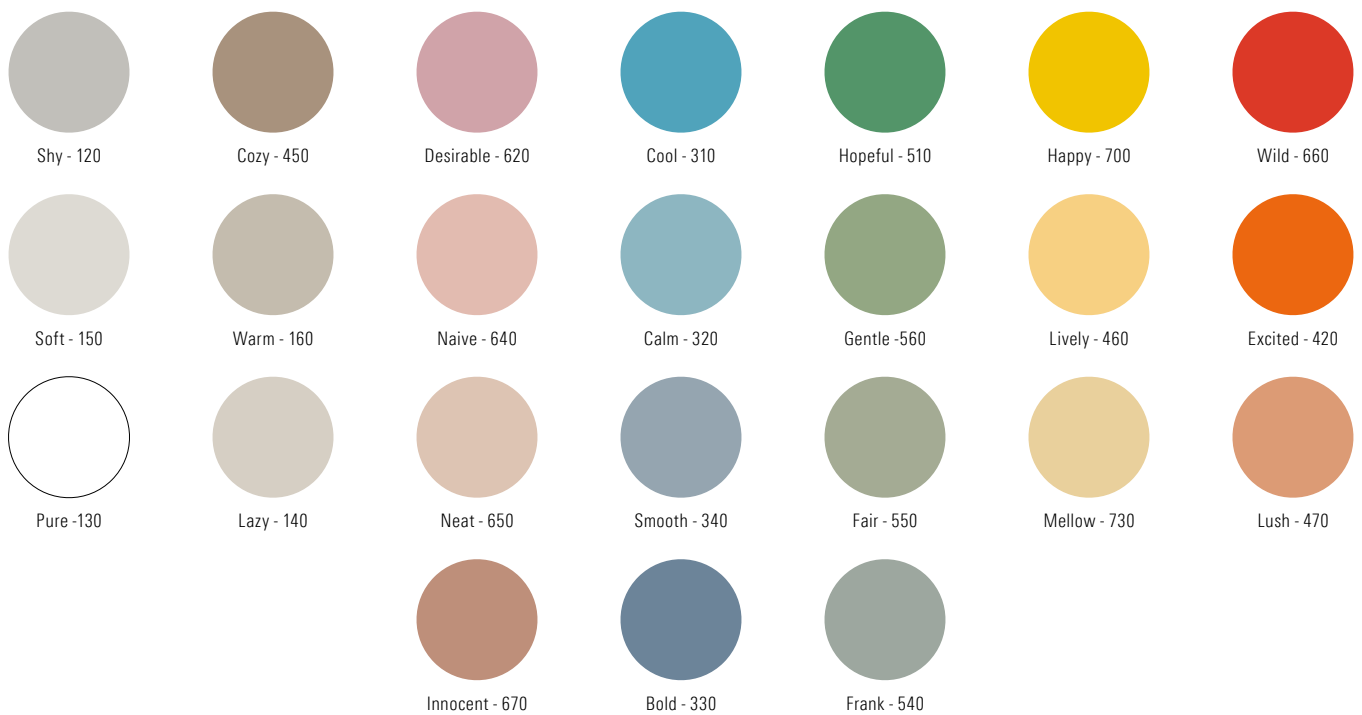

**Flow Wall glass board**

A magnetic glass writing board with a unique soft shape that consists of a continuous curved line, giving the board a subtle flowing look. Available in 24 selected standard colours. The board is made of tempered low iron glass which eliminates any green shades and gives the glass optimum finish and colour reproduction.

Design Christian Halleröd

Concealed fittings  
Depth from wall 12 mm  
Tempered, low iron glass  
24 standard colours  
Magnetic

Flow Wall glass board

Article number	Name	Size w x h mm	Weight kg
41631-colour code	Mood Flow	300 x 300	1,5
41632-colour code	Mood Flow	500 x 500	3
41633-colour code	Mood Flow	750 x 750	7
41634-colour code	Mood Flow	1000 x 1000	12
41635-colour code	Mood Flow	1250 x 1000	18
41636-colour code	Mood Flow	1500 x 1000	21
41637-colour code	Mood Flow	2000 x 1000	28
41635Z-colour code	Mood Flow	1000 x 1250	18
41636Z-colour code	Mood Flow	1000 x 1500	21
41637Z-colour code	Mood Flow	1000 x 2000	28

Custom colours available on request