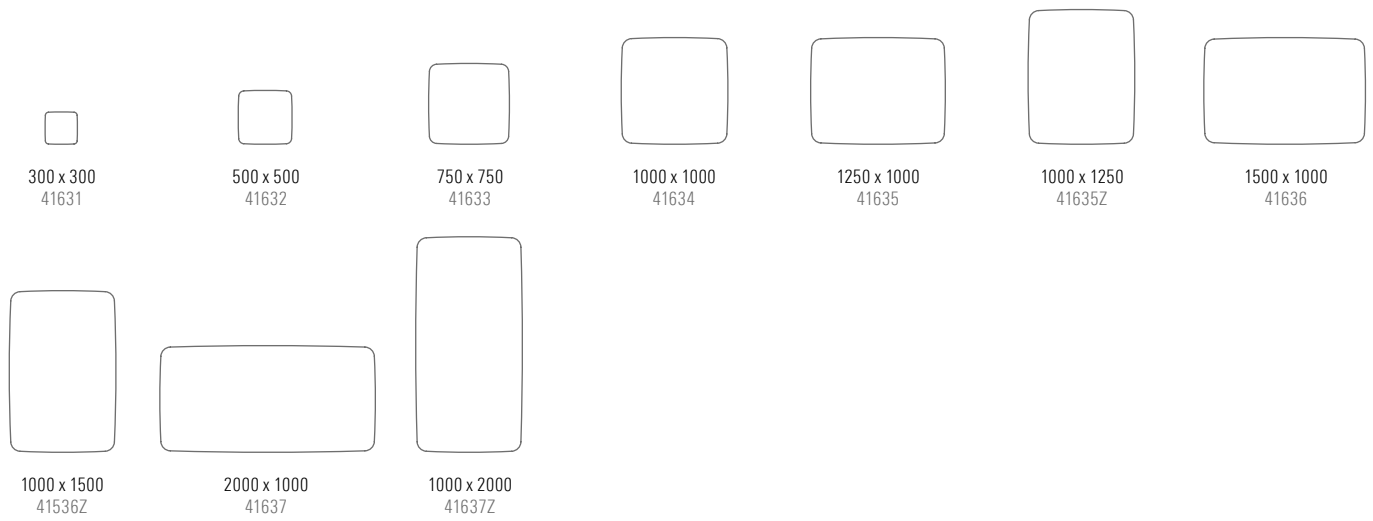

**Flow Wall glass board**

A magnetic glass writing board with a unique soft shape that consists of a continuous curved line, giving the board a subtle flowing look. Available in 24 selected standard colours. The board is made of tempered low iron glass which eliminates any green shades and gives the glass optimum finish and colour reproduction.

Design Christian Halleröd

Concealed fittings  
Depth from wall 12 mm  
Tempered, low iron glass  
24 standard colours  
Magnetic

Flow Wall glass board

Article number	Name	Size w x h mm	Weight kg
41631-colour code	Mood Flow	300 x 300	1,5
41632-colour code	Mood Flow	500 x 500	3
41633-colour code	Mood Flow	750 x 750	7
41634-colour code	Mood Flow	1000 x 1000	12
41635-colour code	Mood Flow	1250 x 1000	18
41636-colour code	Mood Flow	1500 x 1000	21
41637-colour code	Mood Flow	2000 x 1000	28
41635Z-colour code	Mood Flow	1000 x 1250	18
41636Z-colour code	Mood Flow	1000 x 1500	21
41637Z-colour code	Mood Flow	1000 x 2000	28