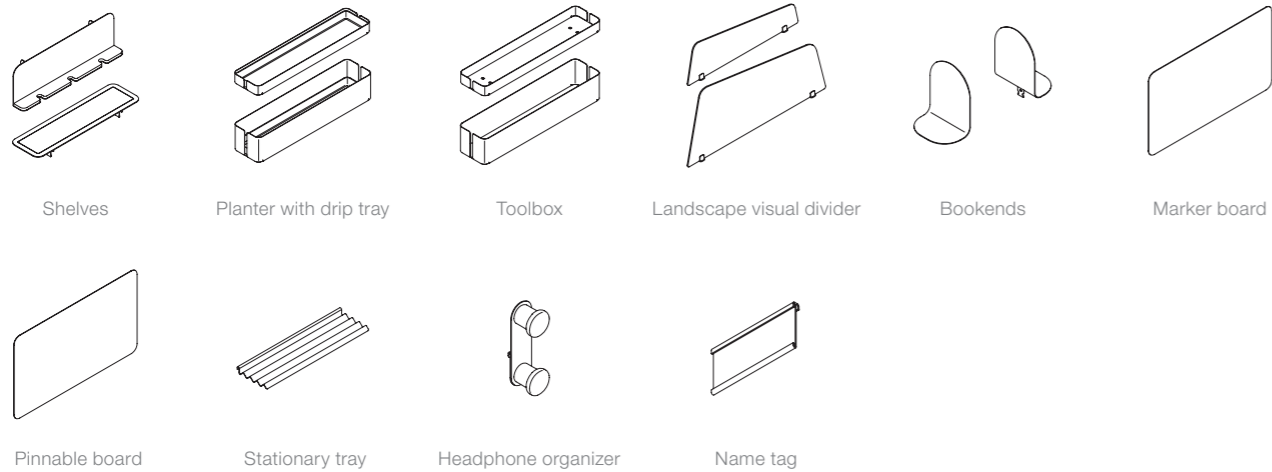

Dual-Sided
(Intermediate to Intermediate)

Cable Management

Individual Cable Tray - Benching

Shared Cable Tray
Metal and PET - Benching

Individual Cable Tray - Single Sided

Single Sided Cable Tray - Metal and PET

120 Degree - Shared Cable Tray
Metal and PET

Center Modesty Panel (PET/Metal/Acrylic)

For Shared Cable Tray

For Individual Cable Tray or no Cable Tray

120 Degree - Shared Cable Tray

Side Modesty Panel

For Stance Leg - Benching

For A-Leg - Benching

For Stance Leg (Left)

For A-Leg (Right)

Single Sided Leg Option

Statement of Line

Accessory Interface

Trench for accessories interface

Accessories

Surface Materials

Paint

PET

Laminate

Surface material images are provided as a preliminary color reference and should not be used for final color selection.

Sustainability

Steelcase has a history of innovating in the benching category, from FrameOne to Navi TeamIsland. Drawing on knowledge from these industry leading projects, LexCo Collection has been engineered with an even more sustainable approach, optimising material use. The whole collection can be flat-packed, assuring a smaller carbon footprint during delivery.