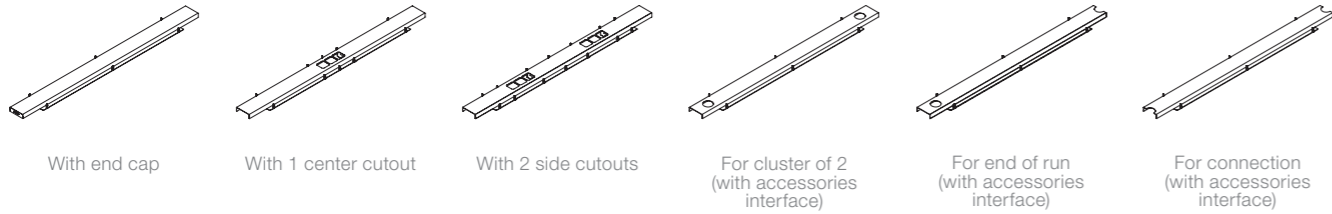

Dual-Sided
(Intermediate to Intermediate)

Cable Management

Individual Cable Tray - Benching

Shared Cable Tray
Metal and PET - Benching

Individual Cable Tray - Single Sided

Single Sided Cable Tray - Metal and PET

120 Degree - Shared Cable Tray
Metal and PET

Center Modesty Panel (PET/Metal/Acrylic)

For Shared Cable Tray

For Individual Cable Tray or no Cable Tray

120 Degree - Shared Cable Tray

Side Modesty Panel

For Stance Leg - Benching

For A-Leg - Benching

For Stance Leg (Left)

For A-Leg (Right)

Single Sided Leg Option

Statement of Line

Accessory Interface

Trench for accessories interface

Accessories