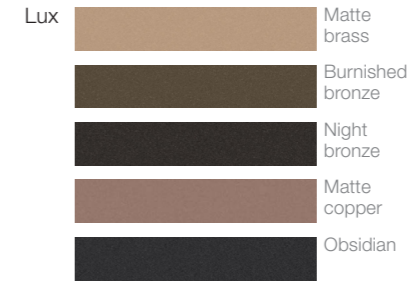

Surface Materials

Paint

PET

Laminate

Surface material images are provided as a preliminary color reference and should not be used for final color selection.

Sustainability

Steelcase has a history of innovating in the benching category, from FrameOne to Navi TeamIsland. Drawing on knowledge from these industry leading projects, LexCo Collection has been engineered with an even more sustainable approach, optimising material use. The whole collection can be flat-packed, assuring a smaller carbon footprint during delivery.