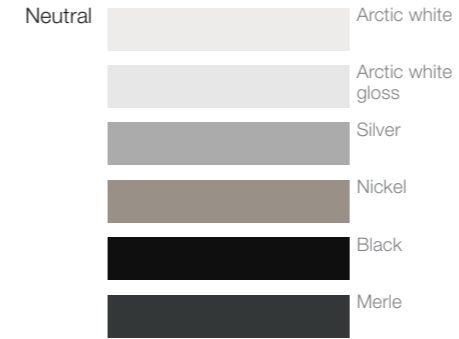

For A-Leg - Benching

For Stance Leg (Left)

For A-Leg (Right)

Single Sided Leg Option

Statement of Line

Accessory Interface

Trench for accessories interface

Accessories

Surface Materials

Paint

PET

Laminate

Surface material images are provided as a preliminary color reference and should not be used for final color selection.

Sustainability

Steelcase has a history of innovating in the benching category, from FrameOne to Navi TeamIsland. Drawing on knowledge from these industry leading projects, LexCo Collection has been engineered with an even more sustainable approach, optimising material use. The whole collection can be flat-packed, assuring a smaller carbon footprint during delivery.