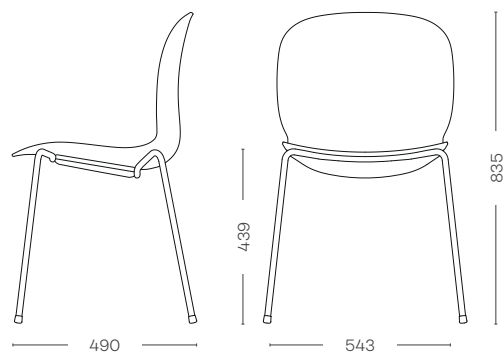

Model

6050 RBM Noor polypropylene chair on 4 leg tubular steel base

6055 RBM Noor 3D veneer chair on 4 leg tubular steel base
Oak, Oak dark stained

Upholsteries are available on seat (S), seat/back (SB) for model 6050 and 6055. Fully upholstered (F) for 6050.

Product specification

- 6-8 mm polypropylene (PP) or 6.7 mm 3D veneer shell, in various colours
- Weight: 5.7 kg (model 6050), 4.7 kg (model 6055)
- 4 leg tubular steel frame (16 x 2 mm) in various colours
- Stackable up to 10 chairs (unupholstered models) – 5 chairs with armrests
- Tested in accordance with EN 16139, EN 1729 (model 6050) and Möbelfakta (Sweden)
- GREENGUARD certified (model 6050)
- Environmental Product Declaration (EPD)

Accessories/options

- Dark stained oak 3D veneer shell for: 6055, 6055S, 6055SB
- Table suspension for RBM Noor on RBM Eminent table

4107 RBM Noor armrests in matching colours to frame, pair

99000005 RBM Row connection device

31049-02 Felt glides, grey

31049-01 Felt glides, black

149201 Chair trolley for up to 10 chairs

S = standard collection (colours/fabrics) – delivery time from factory within 15 working days

E = extended collection (colours/fabrics) – delivery time from factory within 30 working days

See RBM price list for further details

RBM by Flokk

flokk.com