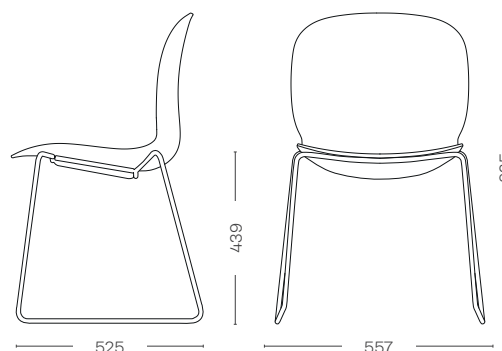

Model

1. **6060** RBM Noor polypropylene chair on steel sledgebase
   6065 RBM Noor 3D veneer chair on steel sledgebase
   Oak, Oak dark stained

Upholsteries are available on seat (S), seat/back (SB) for model 6060 and 6065. Fully upholstered (F) for 6060.

Product specification

- 6-8 mm polypropylene (PP) or 6.7 mm 3D veneer shells
- Weight: 6.5 kg model 6060, 6.2 kg model 6065
- 12 mm steel sledgebase
- Stackable up to 10 chairs – 5 chairs with armrests
- Tested in accordance with EN 16139, GS and Möbelfakta (Sweden)
- GREENGUARD (model 6060)
- Environmental Product Declaration (EPD)

Accessories/options

- Dark stained oak 3D veneer shell for 6065, 6065S, 6065SB
- Table suspension for RBM Noor on RBM Eminent table

1. **4107** RBM Noor armrests in matching colours to frame, pair
   99000005 Row connection device
   125183 Felt glides
   149201 Chair trolley for up to 10 chairs

S = standard collection (colours/fabrics) – delivery time from factory within 15 working days

E = extended collection (colours/fabrics) – delivery time from factory within 30 working days

See RBM price list for further details

RBM by Flokk

flokk.com