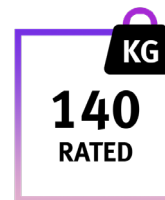

140
RATED

Due to constant innovation, Advanta products may be subject to design and specification charges without notice. Copyright © Advanta 2021