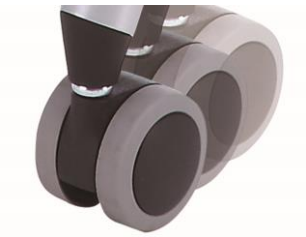

ZIP

features + options

FEATURES

- Stacking / Nesting
- BIFMA Approved
- Folding Tablet with 45kg Weight Rating
- Strong Diecast Aluminium Tablet Swivel Joint
- Generous Size Writing Surface
- Flip-up Seat
- Protective Under-seat Cover
- Moulded PP Back

Durable castors for mobility on carpet or hard floors