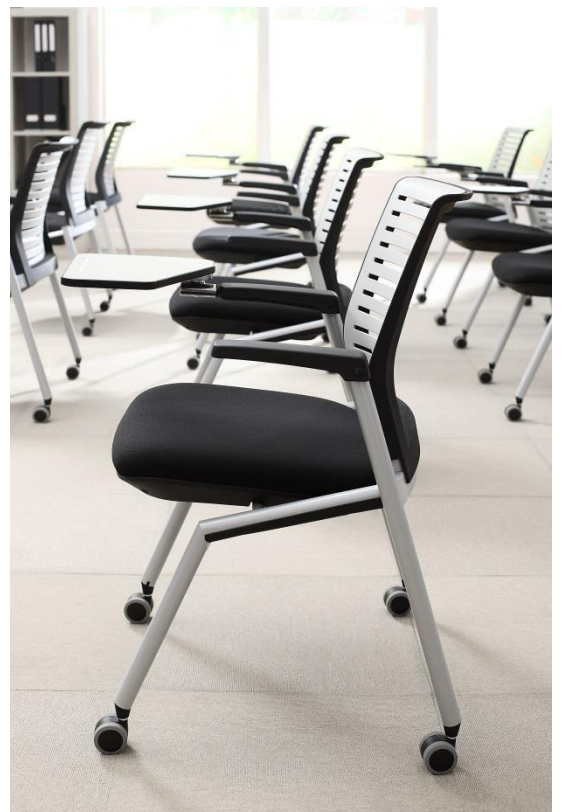

OPTIONS

Fabric, Vinyl or Leather Seat to Selection