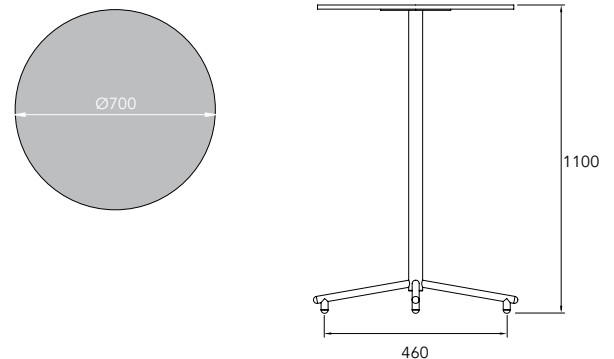

Residential Table

Star Base 1100mm high table