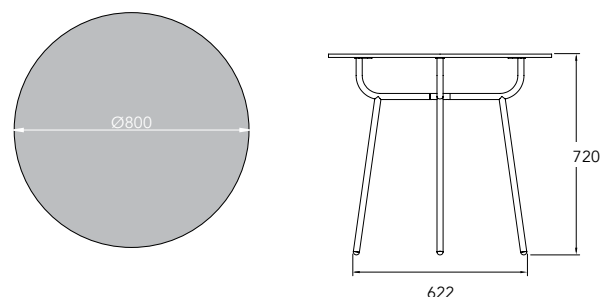

GRILLE Tables

Designer
Marcel Sigel

Material
Matt, textured powder coated tubular steel with anti-corrosion electrophoretic and zinc coating.

Star Base 720mm high table: 4 leg star base with centre pedestal tube and mounting plate. Adjustable gliders on feet.

Colours available
Matt Black | Matt White | Stone Grey | Reseda Green

700mm x 700mm Square or 800mmØ Round laminate top on MDF E0 in Matt Black | Matt White | Stone Grey | Reseda Green (indoor application only)

700mm x 700mm Square or 800mmØ Round compact laminate in Matt Black | Matt White only (UV-resistant outdoor application)

Dimensions:

Star Base 1100mm high bar table
4 leg star base with centre pedestal tube and mounting plate. Adjustable gliders on feet.

Colours available
Matt Black | Matt White

Table top size & finish
700mmØ Round compact laminate in Matt Black | Matt White only (UV-resistant outdoor application)

Custom options
Custom powder coat finishes and table top surfaces are available on request. Minimum quantities and set-up costs apply)

Residential Table

Material
Matt, textured powder coated tubular steel with anti-corrosion electrophoretic and zinc coating.

Colours available
Matt Black | Matt White

Table top size & finish
800mmØ Round compact laminate in Matt Black | Matt White only (UV-resistant outdoor application)

Custom options
Custom powder coat finishes and table top surfaces are available on request. Minimum quantities and set-up costs apply

Packing

Table tops are packed in one shipping carton. Base, post and fixing screws are packed in one shipping carton
Table top, and base require self-assembly

Warranty
2 years