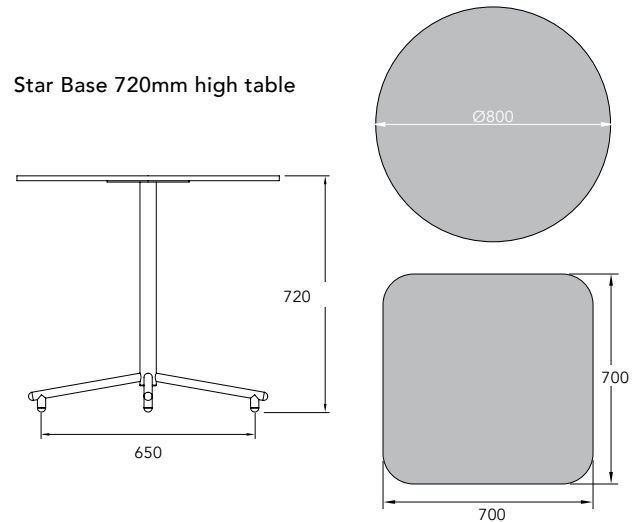

## Dimensions:

Chair

Counter Stool

Bar Stool

# GRILLE Tables

**Designer**  
Marcel Sigel

**Material**  
Matt, textured powder coated tubular steel with anti-corrosion electrophoretic and zinc coating.

**Star Base 720mm high table:** 4 leg star base with centre pedestal tube and mounting plate. Adjustable gliders on feet.

## Dimensions:

Star Base 720mm high table

**Star Base 1100mm high bar table**  
4 leg star base with centre pedestal tube and mounting plate. Adjustable gliders on feet.

**Colours available**  
Matt Black | Matt White