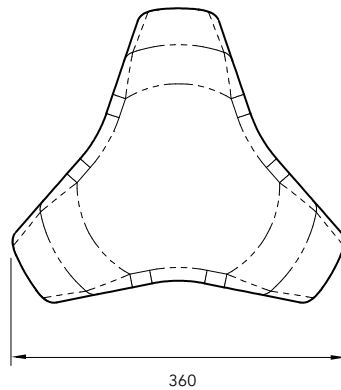

Warranty

5 years

Dimensions:

Launch Jnr Stool

Launch Stool

Launch Table

LAUNCH

gohome