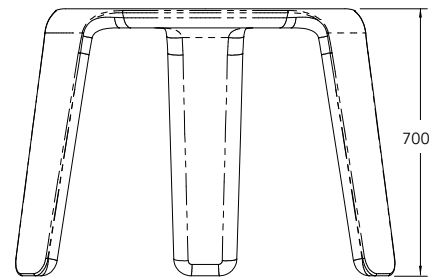

Warranty

5 years

Dimensions:

Launch Jnr Stool

Launch Stool

Launch Table

LAUNCH

gohome