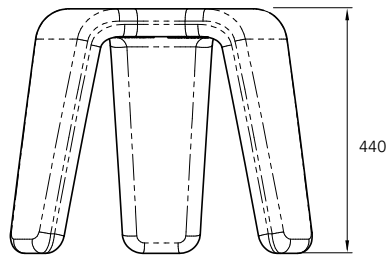

Warranty

5 years

Dimensions:

Launch Jnr Stool

Launch Stool

Launch Table

LAUNCH

gohome