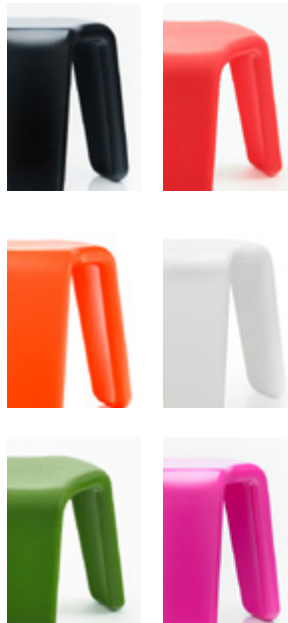

Design by Ben McCarthy

LAUNCH STOOL

With a 440mm high seat the stackable Launch stool is a user-friendly stool without any sharp edges. The design is a fluid shape that can also nest into each other to form a bench.