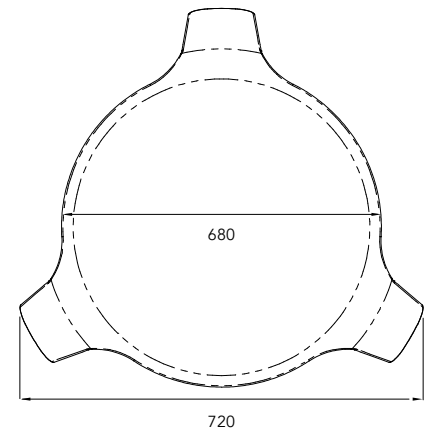

Warranty

5 years

Dimensions:

Launch Jnr Stool

Launch Stool

Launch Table

LAUNCH

gohome