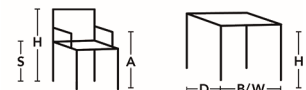

SEAMS

FLEXICOLOR

BOP

H 780, S 450, W 570, D 530/370
H 30,71", SH 17,72", W 22,44", D 20,87"/ 14,57"

H 780, S 450, W 570, A 610, D 530/370
H 30,71", SH 17,72", W 22,44", A 24,02", D 20,87"/ 14,57"

H 880, S 770, W 510, D 440/370
H 34,65", SH 30,31", W 20,08", D 17,32"/ 14,57"