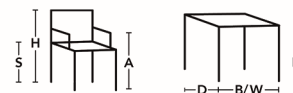

FABRIC

LEATHER

F1079

Ø500

Ø500/380

Ø500/145

ACCESSORIES

1, 2 alternative 4 single sockets.

POWERBOX

ON POINT

H 650, Ø1600/138
H 25,59", Ø 62,99"

H 650, Ø1600/138
H ,98", Ø 19,69"/5,71"

H 650, Ø1600/500
H 25,59", Ø 62,99"

H 650, Ø1600/138
H ,98", Ø 19,69"/14,96"

H 650, Ø1600/138
H ,98", Ø 19,69"

H 720, Ø1200/138
H 28,35", Ø 62,99"