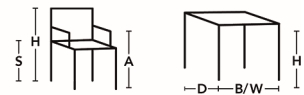

Soundwave Swell Diffuser is made of 100% PET and is available in semi-transparent white.

ENVIRONMENTAL LABELING

ACCESSORIES

Separate filling made of recycled textile and PET. Basfill is being placed inside the Soundwave Swell in order to improve sound absorption in the lower frequency range (150-500 Hz). Basfill is available as accessories to all panels except for Luna and Pix.

SOUNDWAVE® SWELL

H 585, W 585, D 90
H 23,03", W 23,03", D 3,54"

H 585, W 585, D 90
H 23,03", W 23,03", D 3,54"

This product is available in an eco-labeled performance, certified by the Nordic Ecolabel and/or Möbelfakta. By choosing this product you make a difference towards a better environment.