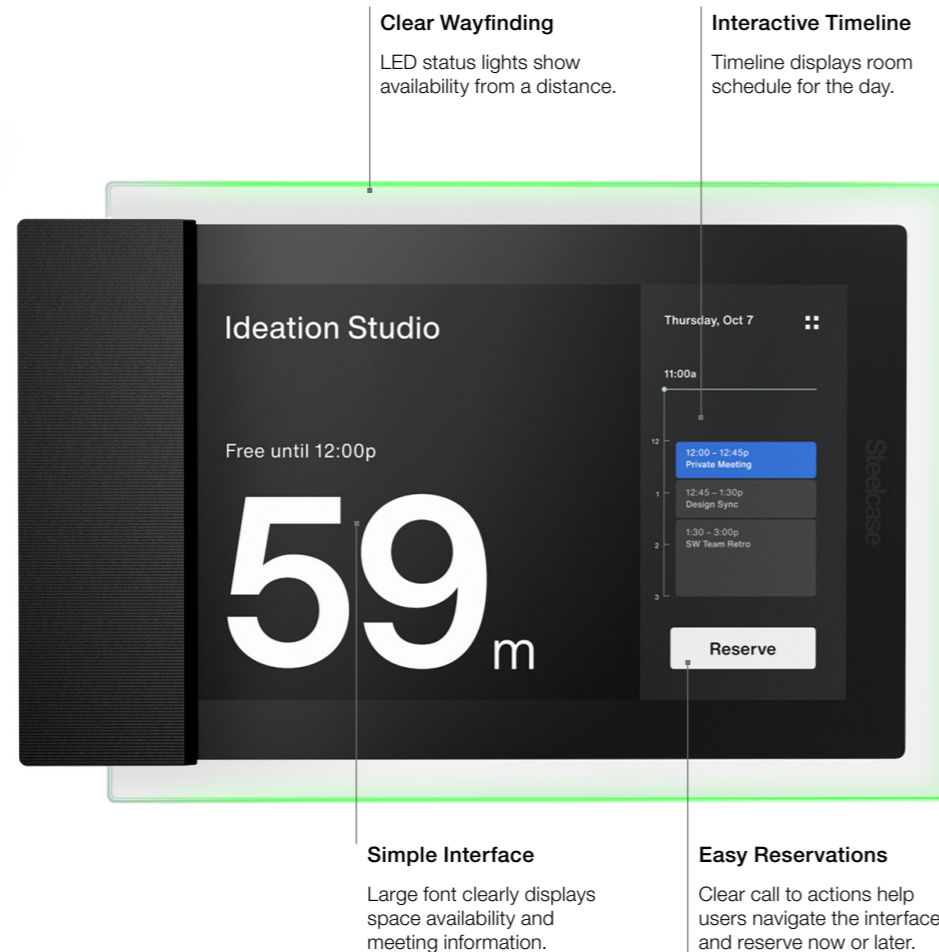

Steelcase®

ROOMWIZARD

Functional + Beautiful

Front-and-center on every reservable space, RoomWizard can enhance and complement any office setting or brand aesthetic.

Find and reserve space with confidence. RoomWizard is a room reservation system that makes it easier to get where you need to go.

Simple Navigation

Find and reserve space with confidence. RoomWizard® is a room scheduling solution that makes it easier to get where you need to go. RoomWizard is designed to display critical meeting information so that it's readable from a distance. It assists in wayfinding and makes it easy to schedule meeting spaces from your desk or on demand at the device.

Image Upload Capabilities

Infinite Color Options

Logo Customization

Easy Customization

Make it your own with customization options that fit your brand, reflect your culture and define your team spaces all while adding an additional level of wayfinding and personality. Add your logo, select a background color or upload an image.

Technical Specifications

Device Details:

- Android operating system, 4 GB LPDDR3 RAM, 16:10 aspect ratio, 1920x1200 screen resolution
- 7" capacitive touch screen that supports up to 5 simultaneous points of interaction
- Edge LED status lighting
- Network connectivity and power via PoE (power over ethernet) - 1x10/100M, DHCP and static IP address support, IEEE 802.3at Type 2 PoE+ compliant
- ARM Cortex-A17 Quad Core CPU running at 1.4 Ghz
- 32GB internal flash memory