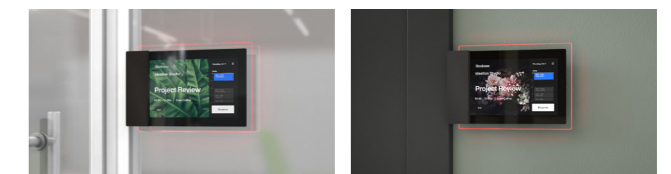

Simple Navigation

Find and reserve space with confidence. RoomWizard® is a room scheduling solution that makes it easier to get where you need to go. RoomWizard is designed to display critical meeting information so that it's readable from a distance. It assists in wayfinding and makes it easy to schedule meeting spaces from your desk or on demand at the device.

Image Upload Capabilities

Infinite Color Options

Logo Customization

Easy Customization

Make it your own with customization options that fit your brand, reflect your culture and define your team spaces all while adding an additional level of wayfinding and personality. Add your logo, select a background color or upload an image.

Mounting Options

Glass

Drywall

Enterprise Platform

Built on the Microsoft Azure® trusted cloud infrastructure, RoomWizard is a secure, all-in-one enterprise scheduling solution that's easy to use, manage and maintain from a single device manager web application.

- Encryption is used for transfer of data
- Simple, remote management from Steelcase IoT Admin Portal web application
- Easy to scale
- Global customer support
- Integrates into existing scheduling and calendar platforms
- Enable meeting check-in at room, room will release if no check-in occurs
- Powered and connected via PoE+