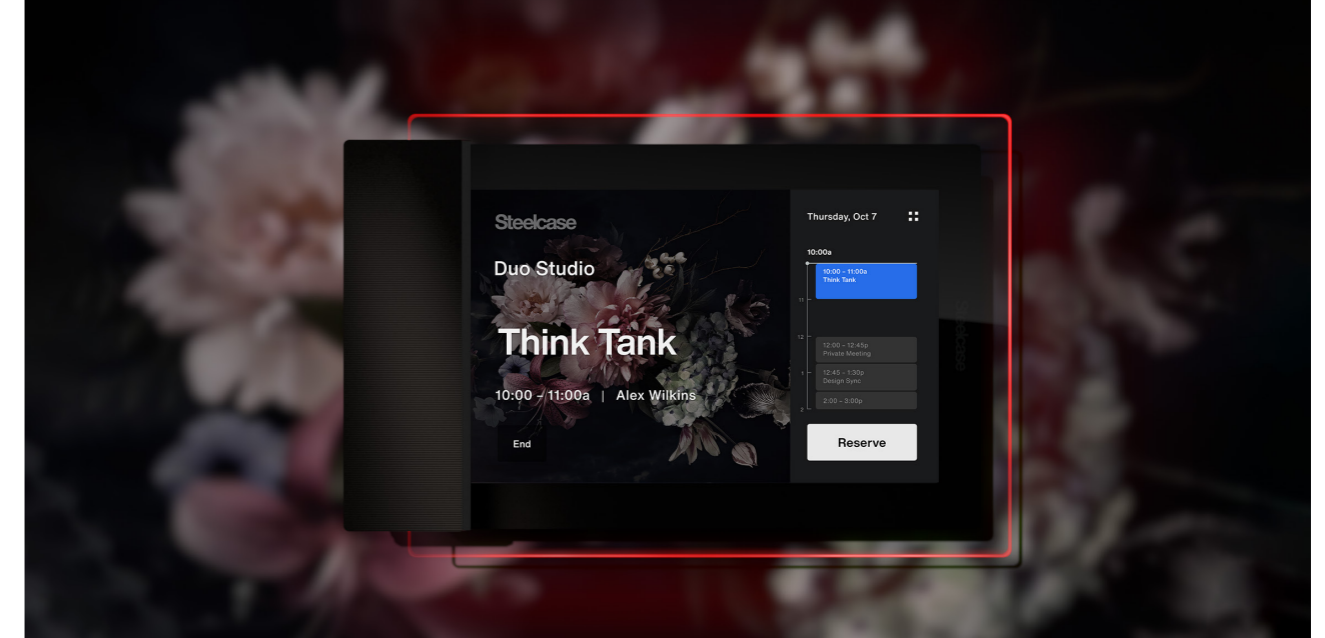

Simple Navigation

Find and reserve space with confidence. RoomWizard® is a room scheduling solution that makes it easier to get where you need to go. RoomWizard is designed to display critical meeting information so that it's readable from a distance. It assists in wayfinding and makes it easy to schedule meeting spaces from your desk or on demand at the device.

Image Upload Capabilities

Infinite Color Options

Logo Customization

Easy Customization

Make it your own with customization options that fit your brand, reflect your culture and define your team spaces all while adding an additional level of wayfinding and personality. Add your logo, select a background color or upload an image.