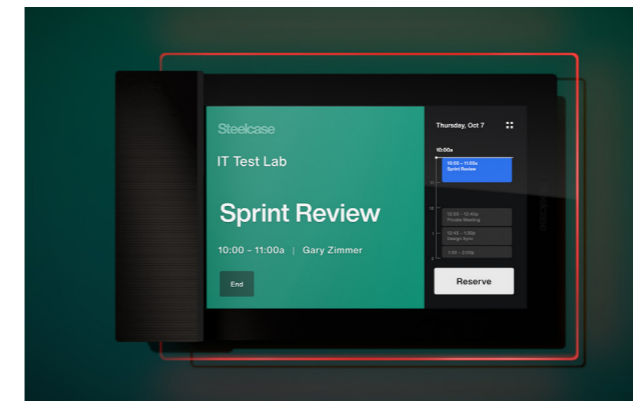

Simple Navigation

Find and reserve space with confidence. RoomWizard® is a room scheduling solution that makes it easier to get where you need to go. RoomWizard is designed to display critical meeting information so that it's readable from a distance. It assists in wayfinding and makes it easy to schedule meeting spaces from your desk or on demand at the device.

Image Upload Capabilities

Infinite Color Options

Logo Customization

Easy Customization

Make it your own with customization options that fit your brand, reflect your culture and define your team spaces all while adding an additional level of wayfinding and personality. Add your logo, select a background color or upload an image.

- Encryption is used for transfer of data
- Simple, remote management from Steelcase IoT Admin Portal web application
- Easy to scale
- Global customer support
- Integrates into existing scheduling and calendar platforms
- Enable meeting check-in at room, room will release if no check-in occurs
- Powered and connected via PoE+