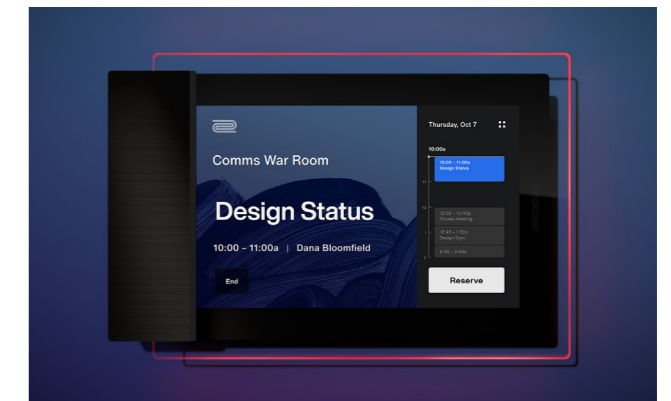

Steelcase®

ROOMWIZARD

Functional + Beautiful

Front-and-center on every reservable space, RoomWizard can enhance and complement any office setting or brand aesthetic.

Find and reserve space with confidence. RoomWizard is a room reservation system that makes it easier to get where you need to go.

Simple Navigation

Find and reserve space with confidence. RoomWizard® is a room scheduling solution that makes it easier to get where you need to go. RoomWizard is designed to display critical meeting information so that it's readable from a distance. It assists in wayfinding and makes it easy to schedule meeting spaces from your desk or on demand at the device.

Image Upload Capabilities

Infinite Color Options

Logo Customization

Easy Customization

Make it your own with customization options that fit your brand, reflect your culture and define your team spaces all while adding an additional level of wayfinding and personality. Add your logo, select a background color or upload an image.

- Encryption is used for transfer of data
- Simple, remote management from Steelcase IoT Admin Portal web application
- Easy to scale
- Global customer support
- Integrates into existing scheduling and calendar platforms
- Enable meeting check-in at room, room will release if no check-in occurs
- Powered and connected via PoE+