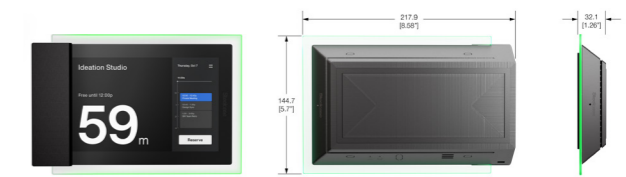

Statement of Line

RoomWizard Hardware:

Options: Wall mount, glass mount, V.I.A.
Note: The RoomWizard hardware is purchased outright

RoomWizard Software Subscription:

Options: Prepaid subscriptions available
Note: What does the subscription include?

- RoomWizard application on device
- Calendar integration
- Steelcase IoT Admin Portal
- Access to updates for new features and security