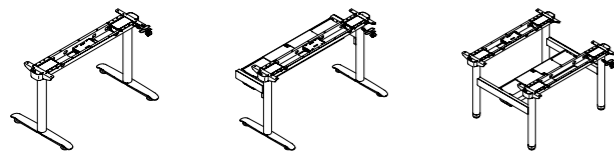

Migration SE Pro Single Sided Bench (Egress)

Basic Range: 720-1180mm
 Extended Range: 650-1250mm
 Fixed Height: 720mm
 Depth: 700, 750, 800, 900mm
 Width: 1200, 1400, 1500, 1600, 1800mm

Worksurface

Rounded corners

Square corners

Leg column option

Round

Rectangle

Support structure

Desk

Single sided bench (Egress)

Dual sided bench

Cable management

Simple upper tray

Metal upper tray

Metal/PET hybrid upper tray

Basic capacity cable trough

Reduced capacity cable trough

Expanded capacity cable trough

Cable chain with floor infeed