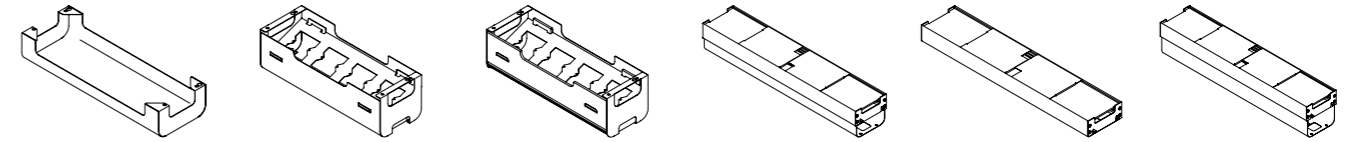

Migration SE Pro Single Sided Bench (Egress)

Basic Range: 720-1180mm
 Extended Range: 650-1250mm
 Fixed Height: 720mm
 Depth: 700, 750, 800, 900mm
 Width: 1200, 1400, 1500, 1600, 1800mm

Worksurface

Rounded corners

Square corners

Leg column option

Round

Rectangle

Support structure

Desk

Single sided bench (Egress)

Dual sided bench

Cable management

Simple upper tray

Metal upper tray

Metal/PET hybrid upper tray

Basic capacity cable trough

Reduced capacity cable trough

Expanded capacity cable trough

Cable chain with floor infeed