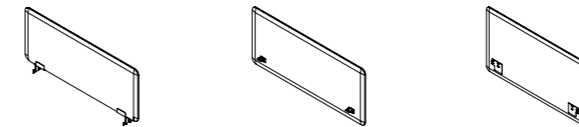

Accessories

Sarto fixed center screen

Sarto hanging screen

Sarto fixed screen for singled sided