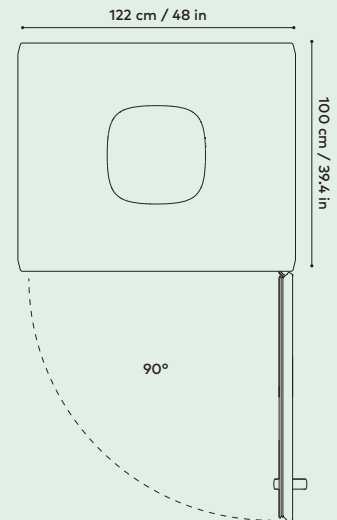

POWER

Power consumption	WHILE IN USE 34.5W on standard configuration. Standard configuration: • LED lights: 23.5W. • Fans in total: 7W. • Other components: 4W. STANDBY MODE 6W. Input 100–240 VAC, 10.0 A, 50–60 Hz.
Outlets	Power socket, USB-C charger. Optional Wireless charger and LAN port.
Output values	Output AC (power socket) 100–240VAC, 6.6A, 50–60 Hz. Output USB C charger: 18W. Output Qi wireless charger: 10W.
Radio networks	LTE-FDD: B1/B2/B3/B4/B5/B7/B8/B12/B13/B18/B19/B20/B25/B26/B28 LTE-TDD: B38/B39/B40/B41 WCDMA: B1/B2/B4/B5/B6/B8/B19 GSM: B2/B3/B5/B8 BLE.
Output powers	BLE 10 dBm, LTE 23 dBm, GSM 850/900 33 dBm, GSM 1800/1900 30 dBm, WCDMA 24 dBm.

DIMENSIONS

Framery One is
UL GREENGUARD GOLD
certified

Framery One shipped in North
America is UL 962 listed