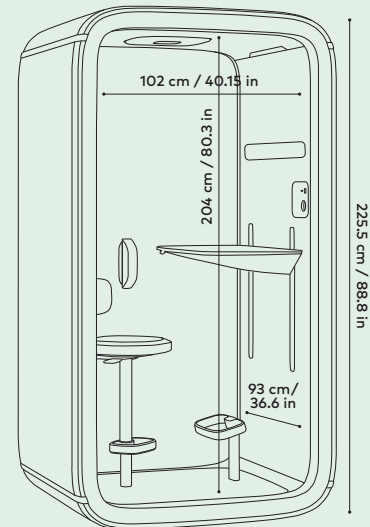

POWER

Power consumption	WHILE IN USE 34.5W on standard configuration. Standard configuration: • LED lights: 23.5W. • Fans in total: 7W. • Other components: 4W. STANDBY MODE 6W. Input 100–240 VAC, 10.0 A, 50–60 Hz.
Outlets	Power socket, USB-C charger. Optional Wireless charger and LAN port.
Output values	Output AC (power socket) 100–240VAC, 6.6A, 50–60 Hz. Output USB C charger: 18W. Output Qi wireless charger: 10W.
Radio networks	LTE-FDD: B1/B2/B3/B4/B5/B7/B8/B12/B13/B18/B19/B20/B25/B26/B28 LTE-TDD: B38/B39/B40/B41 WCDMA: B1/B2/B4/B5/B6/B8/B19 GSM: B2/B3/B5/B8 BLE.
Output powers	BLE 10 dBm, LTE 23 dBm, GSM 850/900 33 dBm, GSM 1800/1900 30 dBm, WCDMA 24 dBm.

DIMENSIONS

Framery One is
UL GREENGUARD GOLD
certified

Framery One shipped in North
America is UL 962 listed