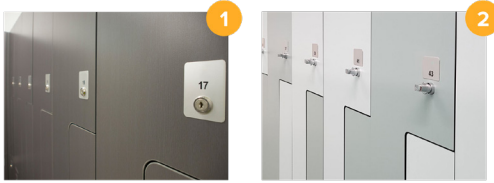

1300 272 657
OLP.COM.AU

PRODUCT INFORMATION

FEATURES

- Locker Height: 1800mm
- Total Height: 1910mm with the 110mm plinth
- All locker variations have a depth of 500mm
- Available in 300mm and 400mm wide units
- Flush-mounted doors with 180-degree opening capability
- Key lock as standard, with a range of additional locking mechanisms available
- Locker Carcass: Available in either 16mm MR Melamine or 16mm PVC Rigid board
- Locker Doors: Available in either 13mm Compact Laminate or 18mm Structural MR MDF
- Internal of Locker: Includes shelf and hanging rail, pending on the design

STANDARD LOCK OPTIONS

1. Key Lock

2. Pad-latch Lock

OLP has a wide variety of lock options to choose from, with varying features and locker compatibility. To discuss which locks would best suit your needs and your locker of preference, contact your local sales representative.

COMBO

Combo lockers are available with seating or a shoe rack area below the lockers.

- Locker Height: 1450mm
- Total Height: 1900mm with 465mm seat/shoe rack
- Available in 300mm and 400mm wide units
- Bench Seat Height: 465mm
- Overall Depth: 800mm deep including the seat (500mm locker, 300mm seat)
- Internal of Locker: Includes shelf and hanging rail, pending on the design
- Flush-mounted doors with 180-degree opening capability
- Locker Seat: Available in 13mm Compact Laminate only