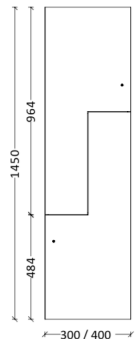

1300 272 657
OLP.COM.AU

PRODUCT INFORMATION

FEATURES

- Locker Height: 1800mm
- Total Height: 1910mm with the 110mm plinth
- All locker variations have a depth of 500mm
- Available in 300mm and 400mm wide units
- Flush-mounted doors with 180-degree opening capability
- Key lock as standard, with a range of additional locking mechanisms available
- Locker Carcass: Available in either 16mm MR Melamine or 16mm PVC Rigid board
- Locker Doors: Available in either 13mm Compact Laminate or 18mm Structural MR MDF
- Internal of Locker: Includes shelf and hanging rail, pending on the design

STOCK COLOURS

OLP's Laminate Lockers have a wide range of wood finishes and colours available, please contact your local sales representative to find the best fit for you.

TECHNICAL SPECIFICATIONS

DOOR STYLE	OPTIONS	DIMENSIONS
One Door	View Locker Carcass and Door options in features	1910H x 300W x 500D / 1910H x 400W x 500D
Two Door	View Locker Carcass and Door options in features	1910H x 300W x 500D / 1910H x 400W x 500D
Three Door	View Locker Carcass and Door options in features	1910H x 300W x 500D / 1910H x 400W x 500D
Four Door	View Locker Carcass and Door options in features	1910H x 300W x 500D / 1910H x 400W x 500D
Z - Door	View Locker Carcass and Door options in features	1910H x 300W x 500D / 1910H x 400W x 500D

COMBO

Combo lockers are available with seating or a shoe rack area below the lockers.

- Locker Height: 1450mm
- Total Height: 1900mm with 465mm seat/shoe rack
- Available in 300mm and 400mm wide units
- Bench Seat Height: 465mm
- Overall Depth: 800mm deep including the seat (500mm locker, 300mm seat)
- Internal of Locker: Includes shelf and hanging rail, pending on the design
- Flush-mounted doors with 180-degree opening capability
- Locker Seat: Available in 13mm Compact Laminate only