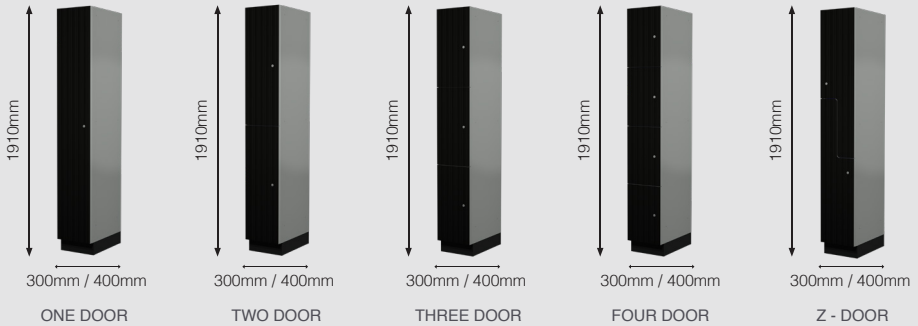

1300 272 657
OLP.COM.AU

PRODUCT INFORMATION

FEATURES

- Locker Height: 1800mm
- Total Height: 1910mm with the 110mm plinth
- All locker variations have a depth of 500mm
- Available in 300mm and 400mm wide units
- Flush-mounted doors with 180-degree opening capability
- Key lock as standard, with a range of additional locking mechanisms available
- Locker Carcass: Available in either 16mm MR Melamine or 16mm PVC Rigid board
- Locker Doors: Available in either 13mm Compact Laminate or 18mm Structural MR MDF
- Internal of Locker: Includes shelf and hanging rail, pending on the design

STOCK COLOURS

OLP's Laminate Lockers have a wide range of wood finishes and colours available, please contact your local sales representative to find the best fit for you.

TECHNICAL SPECIFICATIONS

DOOR STYLE	OPTIONS	DIMENSIONS
One Door	View Locker Carcass and Door options in features	1910H x 300W x 500D / 1910H x 400W x 500D
Two Door	View Locker Carcass and Door options in features	1910H x 300W x 500D / 1910H x 400W x 500D
Three Door	View Locker Carcass and Door options in features	1910H x 300W x 500D / 1910H x 400W x 500D
Four Door	View Locker Carcass and Door options in features	1910H x 300W x 500D / 1910H x 400W x 500D
Z - Door	View Locker Carcass and Door options in features	1910H x 300W x 500D / 1910H x 400W x 500D

COMBO

Combo lockers are available with seating or a shoe rack area below the lockers.

- Locker Height: 1450mm
- Total Height: 1900mm with 465mm seat/shoe rack
- Available in 300mm and 400mm wide units
- Bench Seat Height: 465mm
- Overall Depth: 800mm deep including the seat (500mm locker, 300mm seat)
- Internal of Locker: Includes shelf and hanging rail, pending on the design
- Flush-mounted doors with 180-degree opening capability
- Locker Seat: Available in 13mm Compact Laminate only