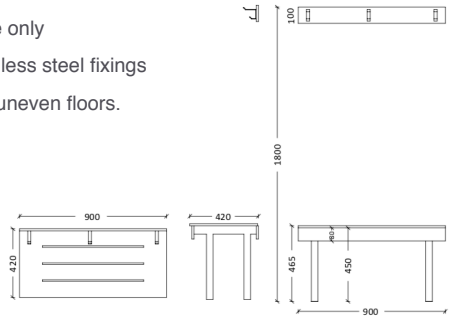

1300 272 657
OLP.COM.AU

PRODUCT INFORMATION

FEATURES

- Locker Height: 1800mm
- Total Height: 1910mm with the 110mm plinth
- All locker variations have a depth of 500mm
- Available in 300mm and 400mm wide units
- Flush-mounted doors with 180-degree opening capability
- Key lock as standard, with a range of additional locking mechanisms available
- Locker Carcass: Available in either 16mm MR Melamine or 16mm PVC Rigid board
- Locker Doors: Available in either 13mm Compact Laminate or 18mm Structural MR MDF
- Internal of Locker: Includes shelf and hanging rail, pending on the design

COMBO

Combo lockers are available with seating or a shoe rack area below the lockers.

- Locker Height: 1450mm
- Total Height: 1900mm with 465mm seat/shoe rack
- Available in 300mm and 400mm wide units
- Bench Seat Height: 465mm
- Overall Depth: 800mm deep including the seat (500mm locker, 300mm seat)
- Internal of Locker: Includes shelf and hanging rail, pending on the design
- Flush-mounted doors with 180-degree opening capability
- Locker Seat: Available in 13mm Compact Laminate only

WALL SEATING

Stand-alone seating with hanger rack

- Wall Seating: Available in 13mm Compact Laminate only
- Bench Frame: Anodized Aluminium frame with stainless steel fixings
- Overall Height: 465mm seat. It can be adjusted for uneven floors.
- Total Width: Available in any size
- Overall Depth: 420mm deep

ISLAND BENCH SEATING

Stand-alone seating with hanger rack (island)

- Island Seating: Available in 13mm Compact Laminate only
- Bench Frame: Anodized Aluminium frame with stainless steel fixings
- Overall Height: 1770mm
- Seat Height: 465mm seat. It can be adjusted for uneven floors.
- Total Width: 700mm, 1400mm or 2100mm overall width.
- Overall Depth: 770mm deep
- Back Rest: 300mm high backrest, 200mm above seat height
- Coat Hook Rail: 100mm high, hooks spaced at 350mm centers