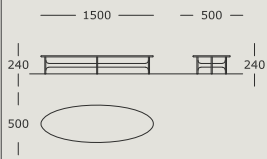

MATERIAL BASE

Black powder coated steel.

MAINTENANCE

Clean with damp cloth.

FLOEMA

Large table
Marble top

Medium table
Marble / Wooden top

Small table
Marble / Wooden top

Oval table
Marble top

Dining table
Marble top

Square table
Marble top