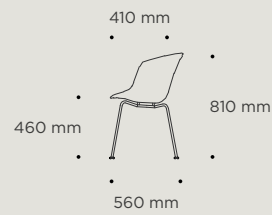

WENDELBO

MONO

DESIGN BY

365° NORTH

TECHNICAL SPECIFICATIONS

SHELL

Plastic/Fibreglass.

BASE