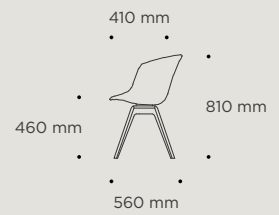

WENDELBO

MONO

DESIGN BY

365° NORTH

TECHNICAL SPECIFICATIONS

SHELL

Plastic/Fibreglass.

BASE