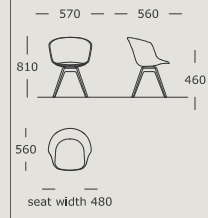

Aluminum/Steel/Black stained oak.

MAINTENANCE

Clean shell with soft damp cloth.

MONO

Mono chair V.1

Mono chair V.2

Mono chair V.3

Mono seat pad