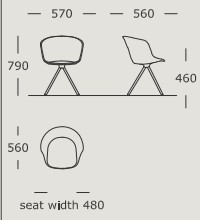

MONO

Mono chair V.1