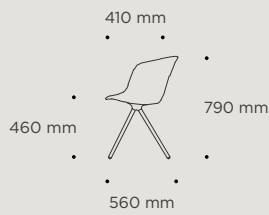

WENDELBO

MONO

DESIGN BY

365° NORTH

TECHNICAL SPECIFICATIONS

SHELL

Plastic/Fibreglass.

BASE