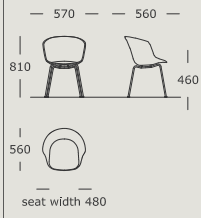

Aluminum/Steel/Black stained oak.

MAINTENANCE

Clean shell with soft damp cloth.

MONO

Mono chair V.1

Mono chair V.2

Mono chair V.3

Mono seat pad