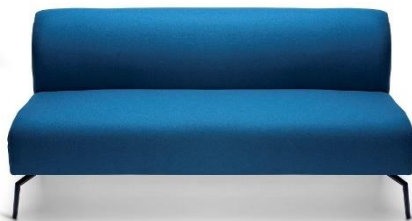

Choose from dual-tone Valera Grey fabric or specify your own upholstery to create the look you want.

---

# VARIANTS

High Back Sofa – 1 seater

High Back Sofa – 2 seater

Low Back Sofa – 1 seater

Low Back Sofa – 2 seater

Modular Sofa – Right / Left side 2 seater

Modular Sofa – Straight 2 seater

Modular Sofa – 45 Degree Corner

Modular Sofa – Right / Left side 1 seater