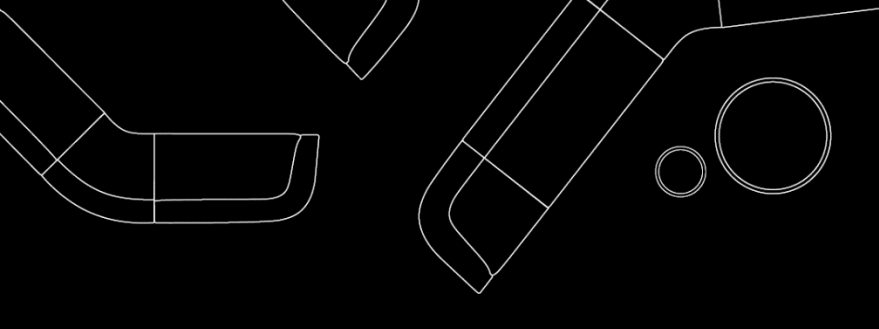

Any Colour Upholstery