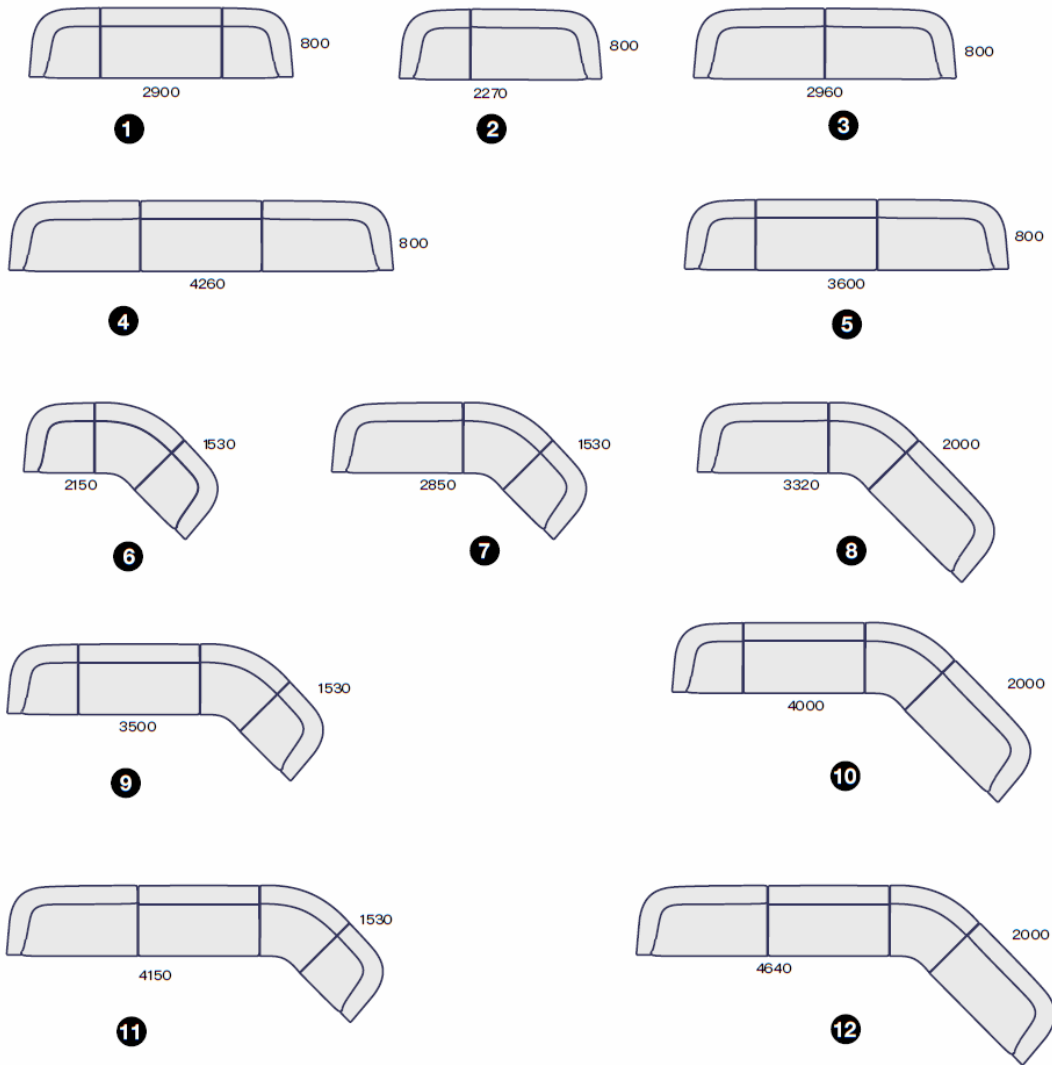

Dual Tone Upholstery – Optional