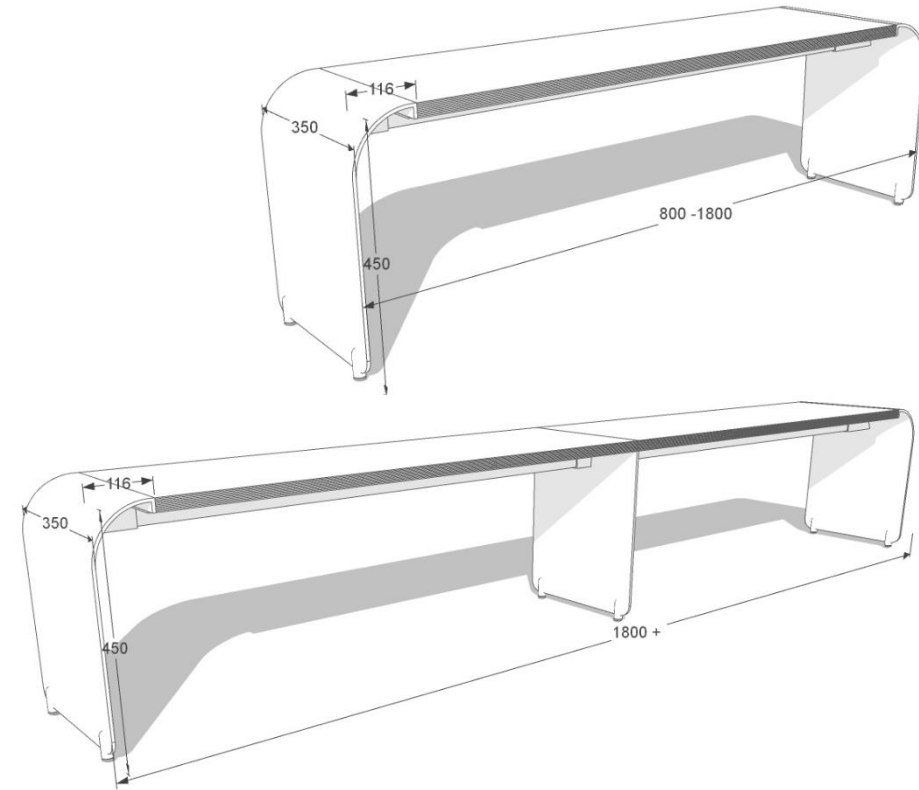

# Product tear sheet

BENCH short task, break out or occasional seating solution. Lead time: 4-5 weeks. Origin: NSW

6mm rolled mild steel plate legs on adjustable feet with ply seat and support beam made to required width with modular intermittent support option available.