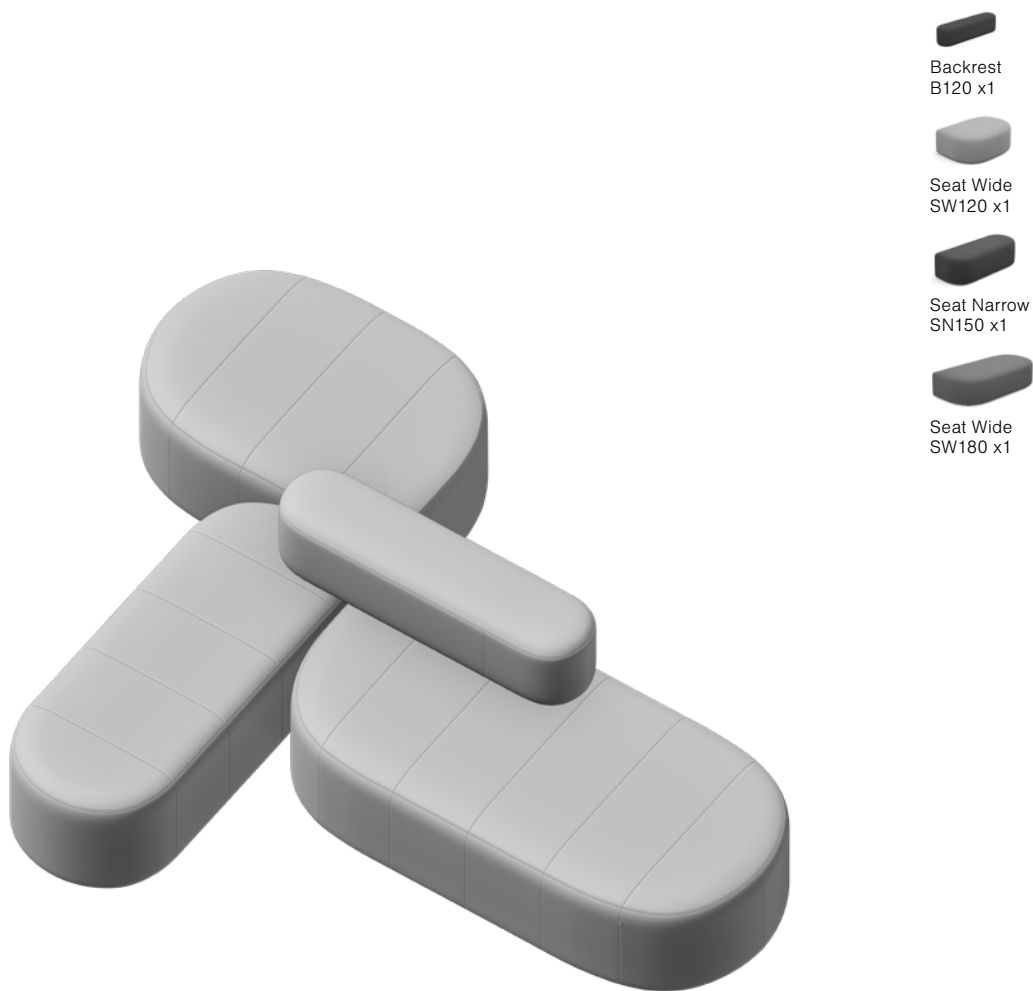

T Condition TC-5

Dimensions: 235x300 cm