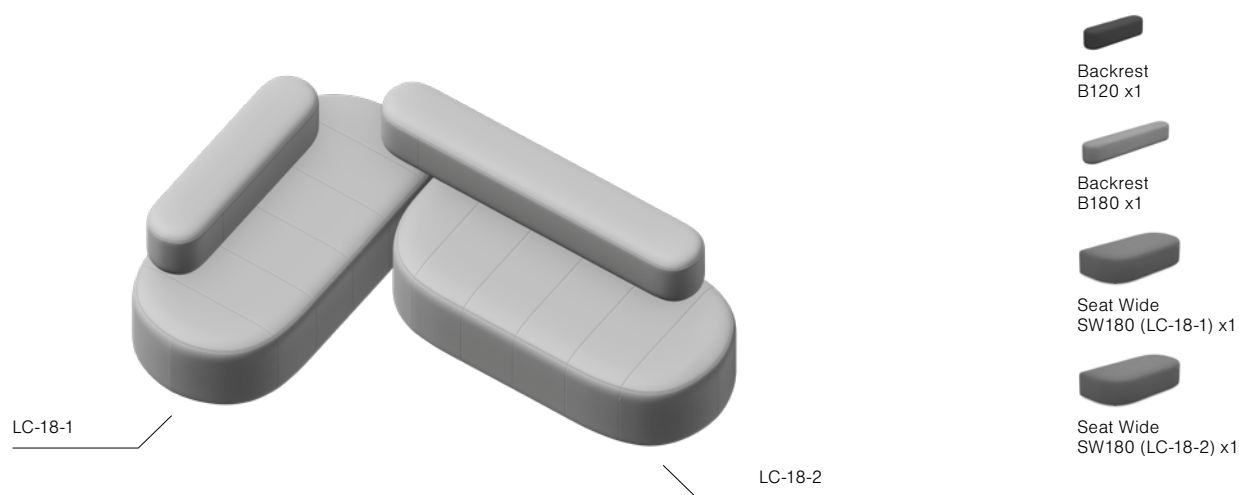

**L Condition LC-16**

Dimensions: 180x325 cm

Seat Wide  
SW180 x1

Seat Wide  
SW240 x1

**L Condition LC-17**

Dimensions: 180x265 cm

**L Condition LC-18**

Dimensions: 180x265 cm