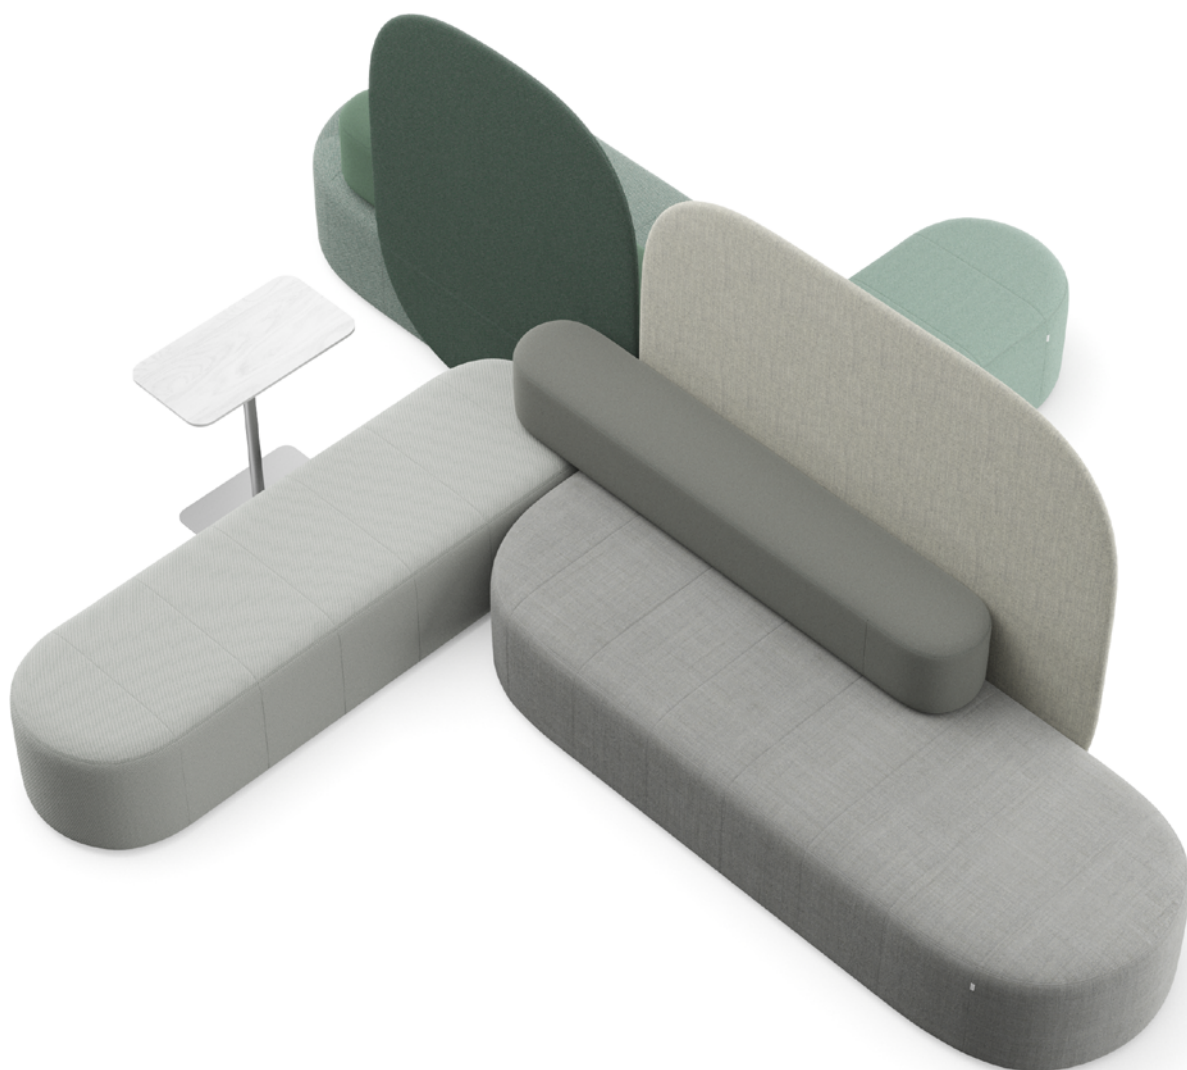

**X Condition XC-1**

Dimensions: 170x240 cm

Pouffe  
P60 x2

Seat Wide  
SW120 x2

**X Condition XC-2**

Dimensions: 242x242 cm

Screen  
W90 x4

Backrest  
B90 x4