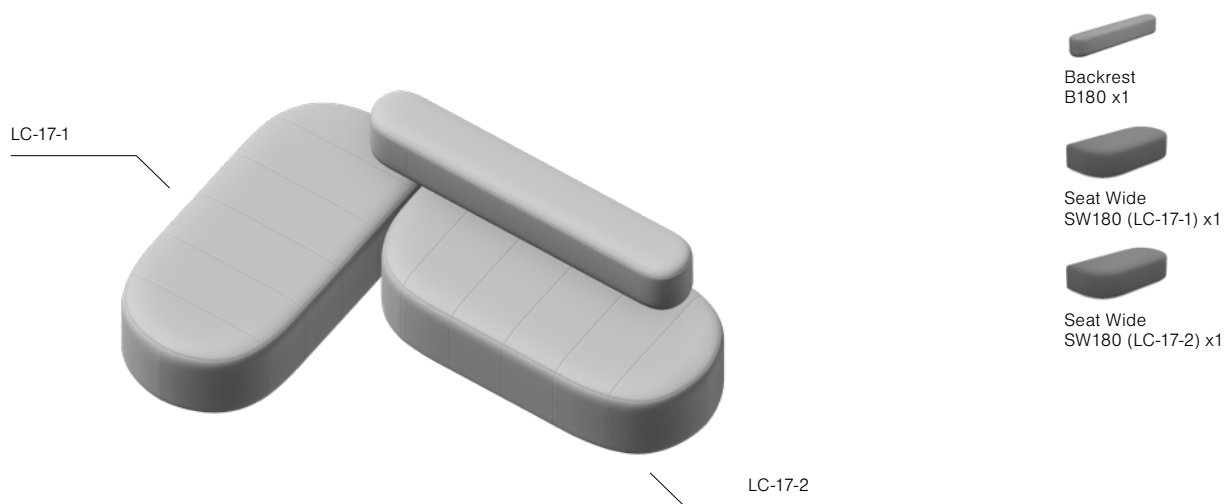

**L Condition LC-16**

Dimensions: 180x325 cm

Seat Wide  
SW180 x1

Seat Wide  
SW240 x1

**L Condition LC-17**

Dimensions: 180x265 cm

**L Condition LC-18**

Dimensions: 180x265 cm