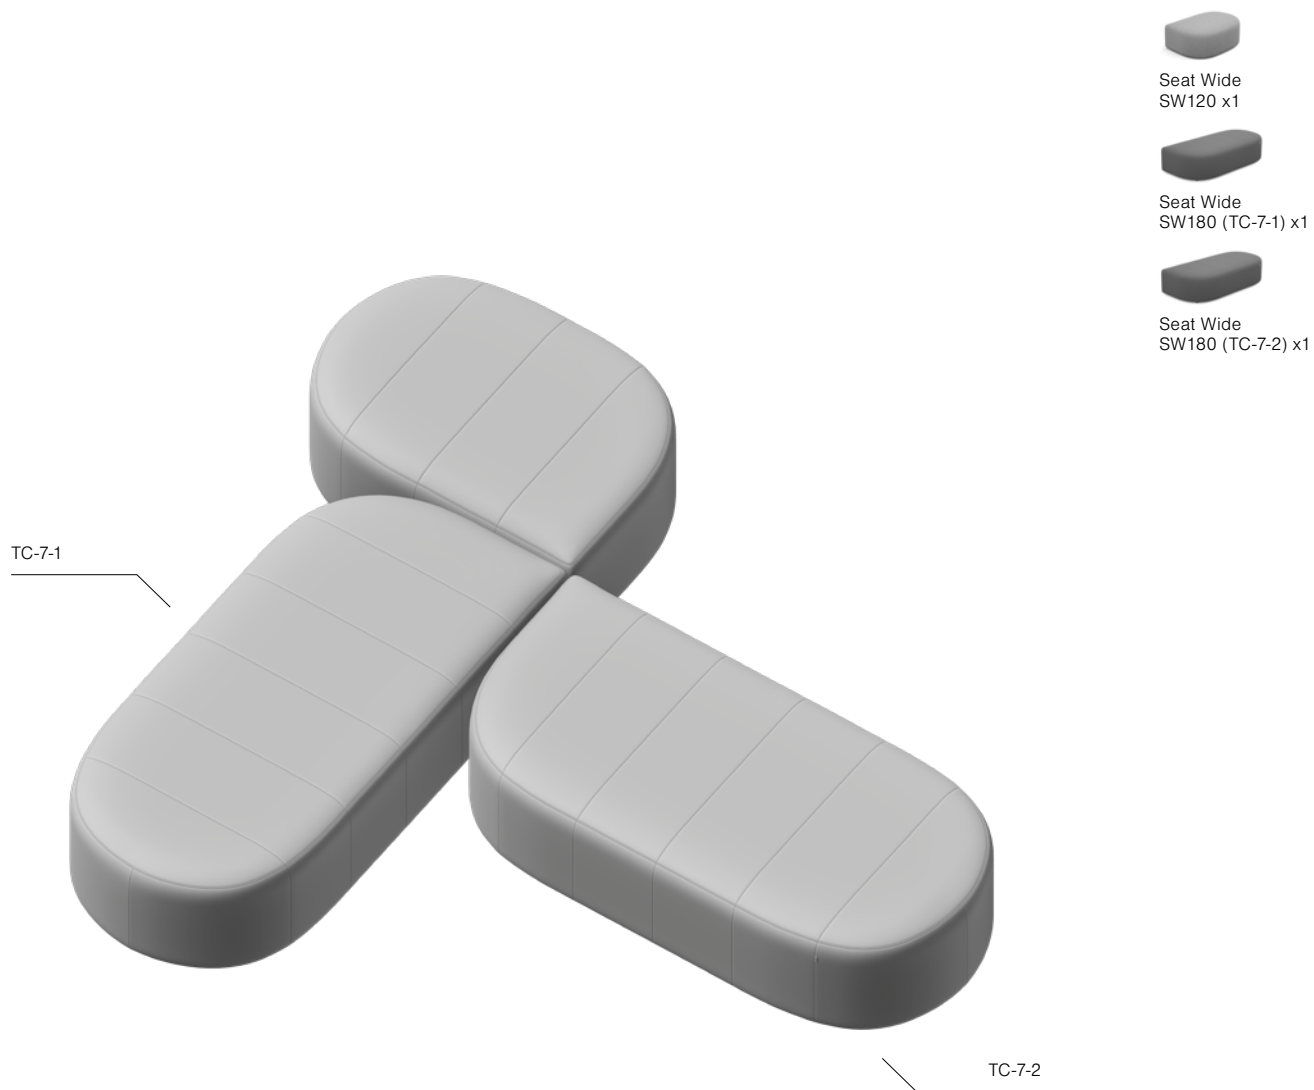

T Condition TC-7

Dimensions: 265x300 cm