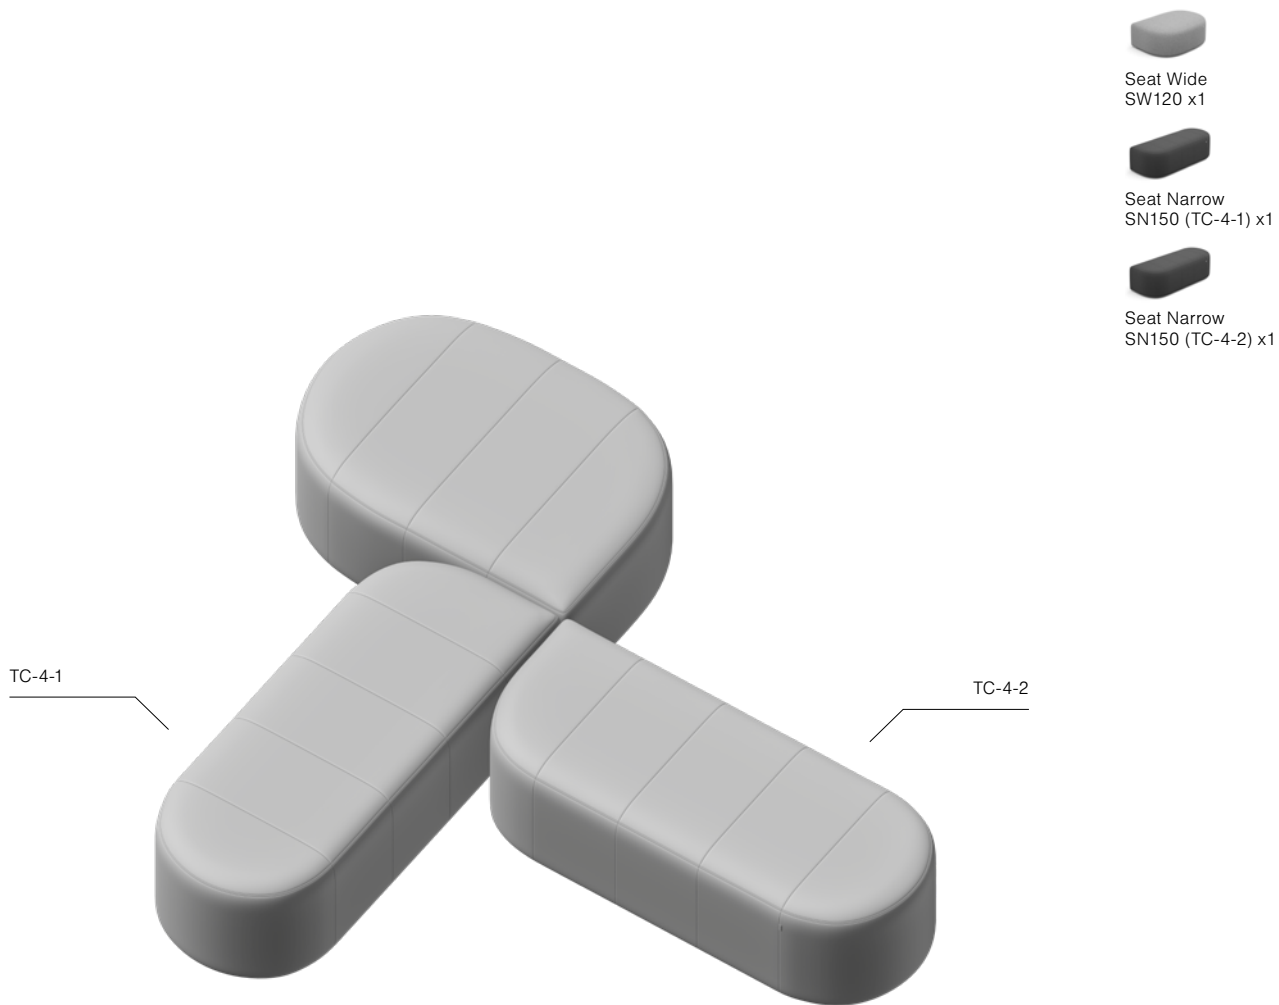

Seat Narrow  
SN150 x1

Seat Narrow  
SN210 x1

**T Condition TC-2**

Dimensions: 360x210 cm

**T Condition TC-3**

Dimensions: 330+235 cm

**T Condition TC-4**

Dimensions: 235x270 cm