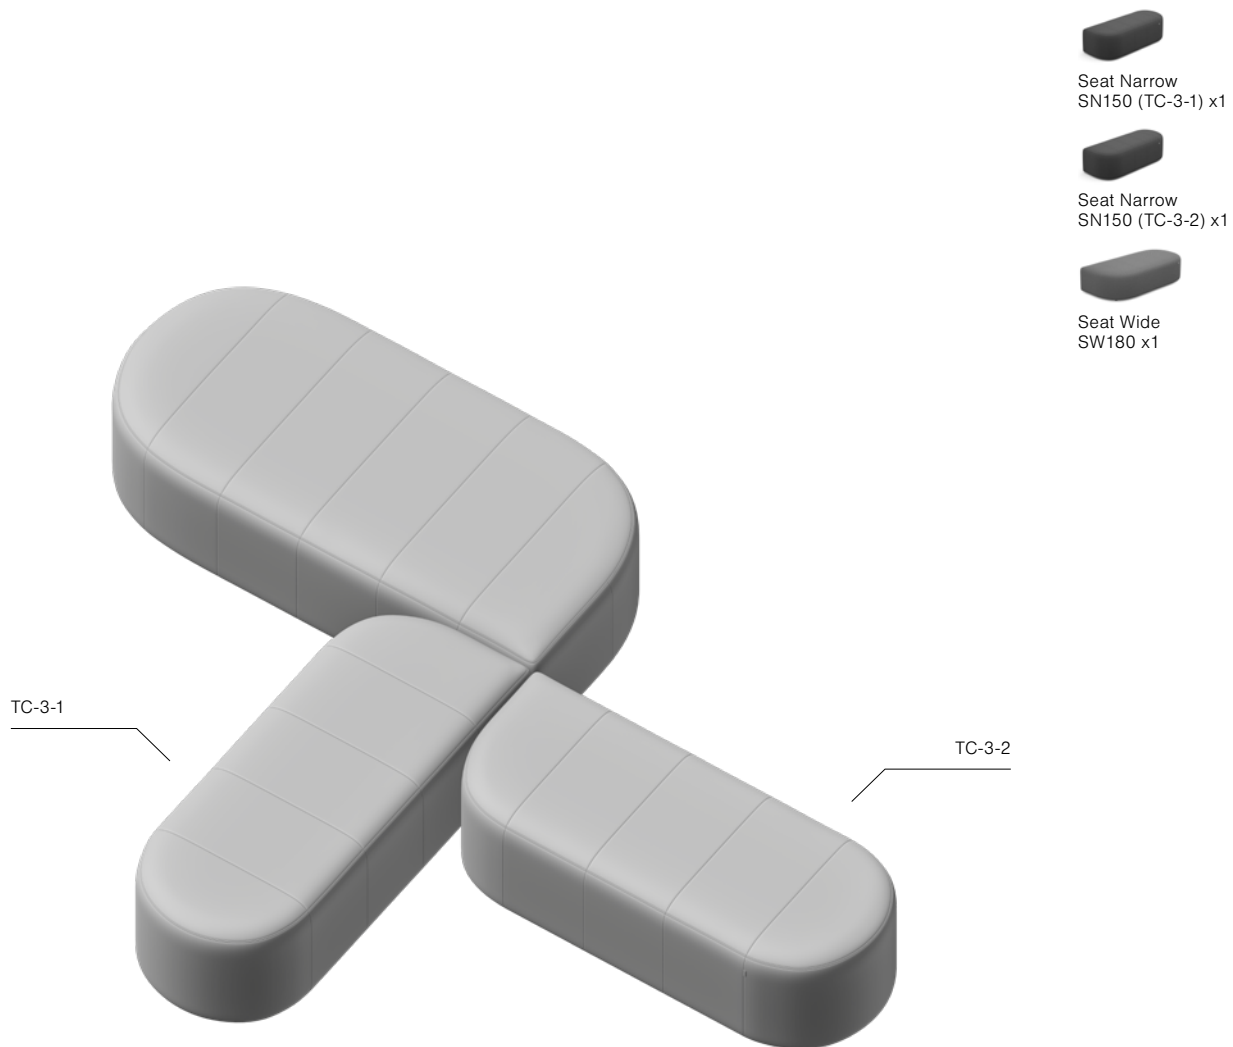

Seat Narrow  
SN150 x1

Seat Narrow  
SN210 x1

**T Condition TC-2**

Dimensions: 360x210 cm

**T Condition TC-3**

Dimensions: 330+235 cm

**T Condition TC-4**

Dimensions: 235x270 cm