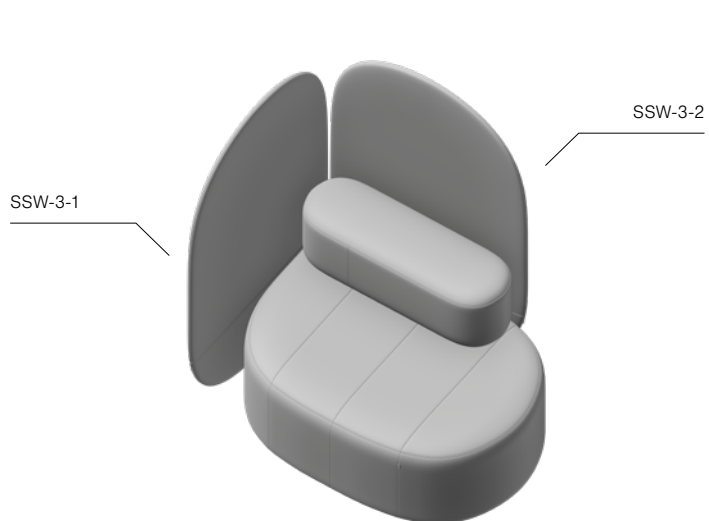

profim

**Seat SSW-1**

Dimensions: 120x85 cm

Backrest  
B90 x1

Seat Wide  
SW120 x1

**Seat SSW-2**

Dimensions: 120x87 cm

Screen  
W90 x1

Backrest  
B90 x1

Seat Wide  
SW120 x1

**Seat SSW-3**

Dimensions: 122x87 cm

Screen  
W90 (SSW-3-1) x1

Screen  
W90 (SSW-3-2) x1

Backrest  
B90 x1

Seat Wide  
SW120 x1

**Seat SSW-4**

Dimensions: 180x85 cm

Backrest  
B120 x1

Seat Wide  
SW180 x1

**Seat SSW-5**

Dimensions: 180x87 cm

Screen  
W120 x1

Backrest  
B120 x1