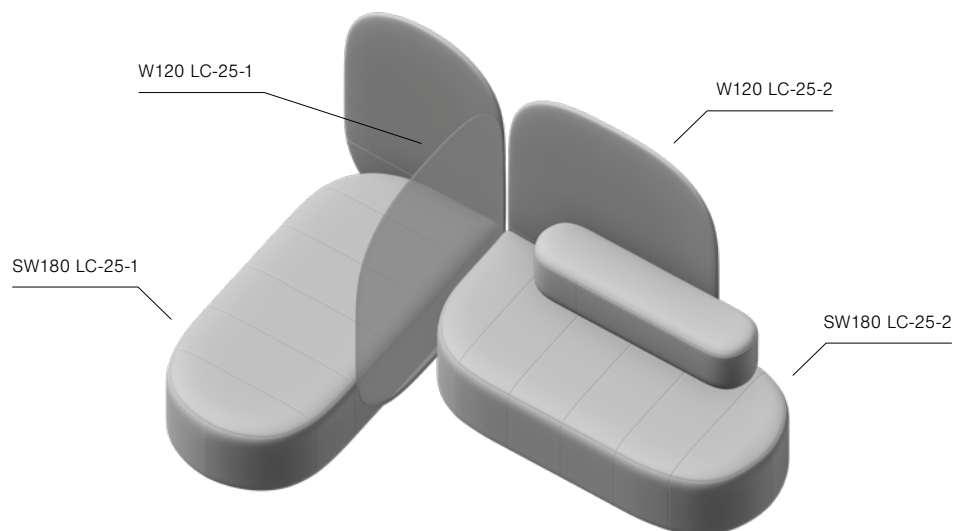

Dimensions: 240x267 cm

Screen  
W120 x1

Backrest  
B120 x1

Backrest  
B180 x1

Seat Wide  
SW180 x1

Seat Wide  
SW240 x1

**L Condition LC-25**

Dimensions: 182x267 cm