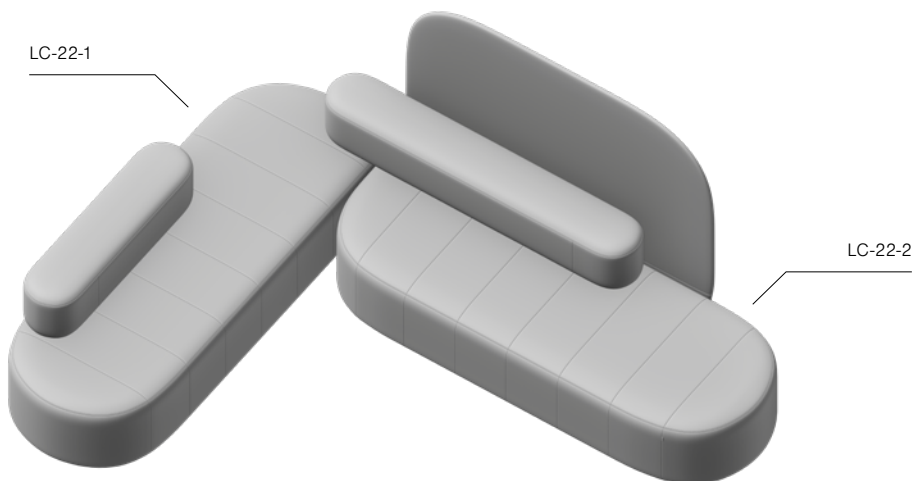

Backrest  
B180 x1

Seat Wide  
SW180 x1

Seat Wide  
SW240 x1

**L Condition LC-22**

Dimensions: 242x325 cm

Screen  
W180 x1

Backrest  
B120 x1

Backrest  
B180 x1