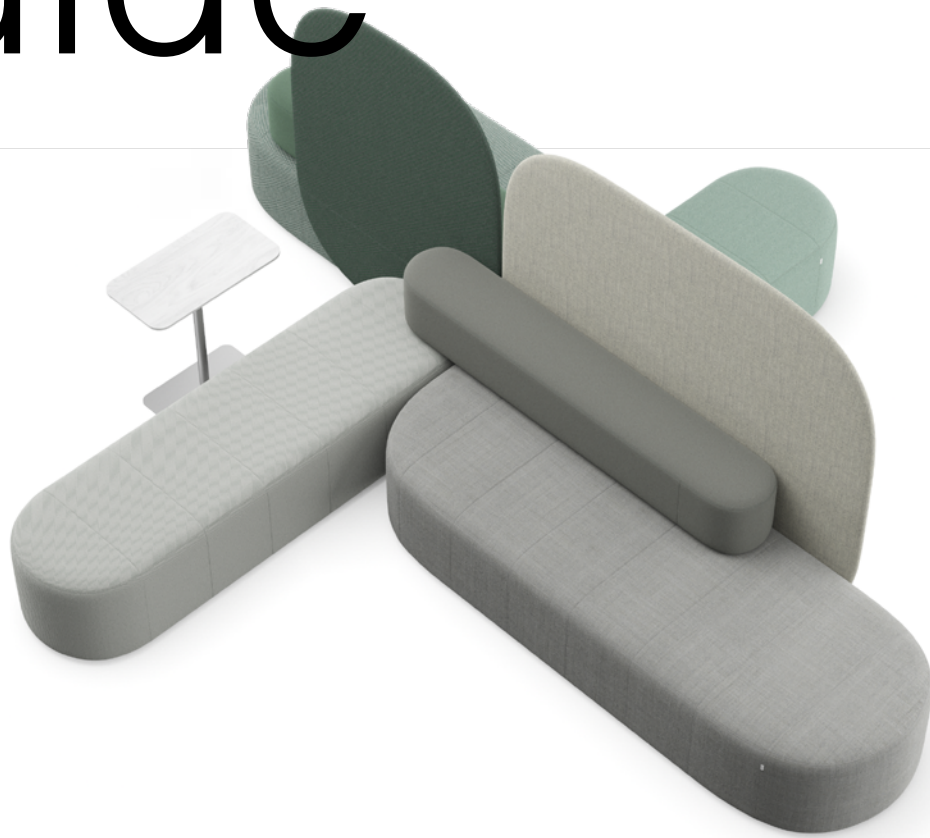

Revo Configuration Guide

Pearson Lloyd