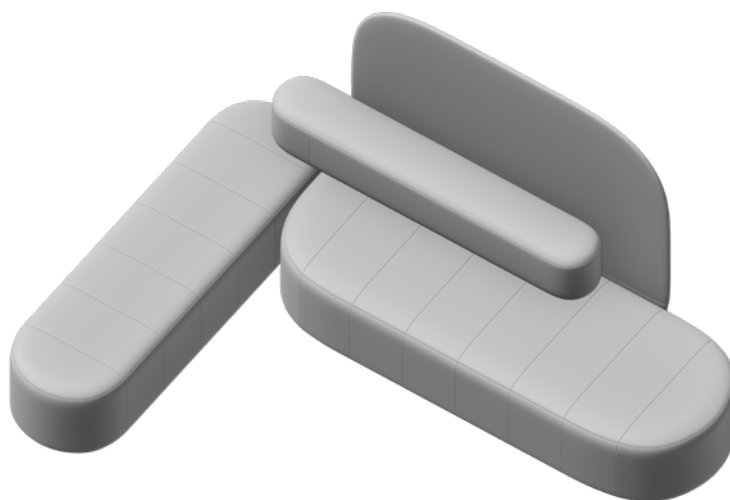

L Condition LC-7

Dimensions: 212x300 cm

L Condition LC-8

Dimensions: 120x145 cm