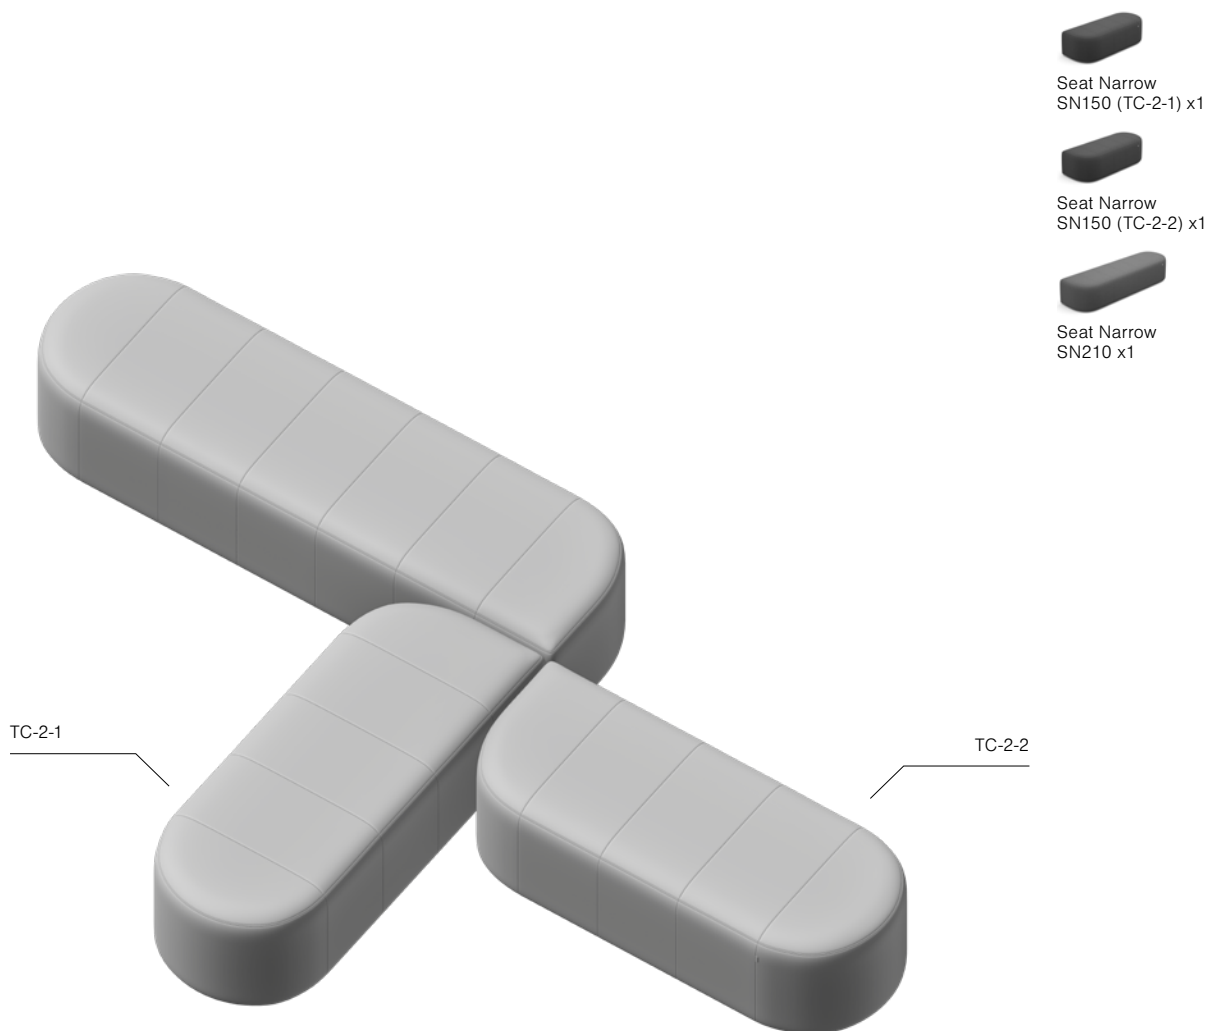

T Condition TC-2

Dimensions: 360x210 cm