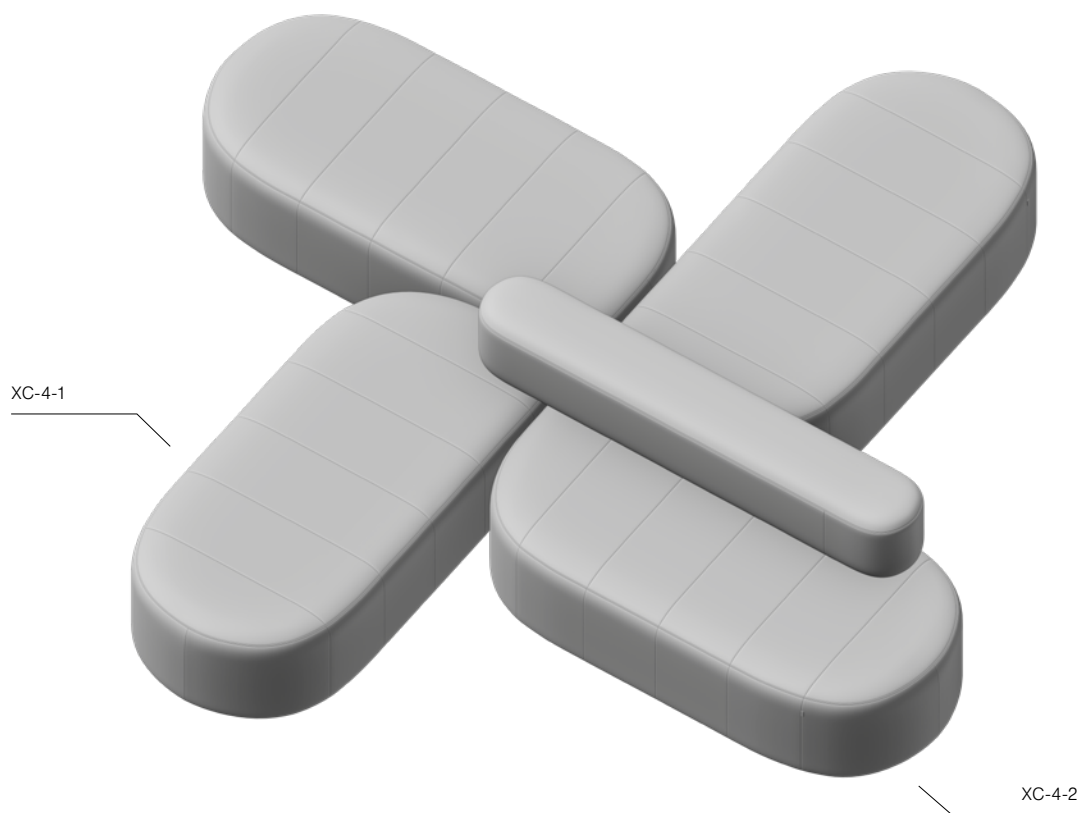

Seat Wide  
SW120 x4

**X Condition XC-3**

Dimensions: 360x240 cm

Seat Wide  
SW120 x2

Seat Wide  
SW180 x2

**X Condition XC-4**

Dimensions: 360x360 cm

Backrest  
B180 x1