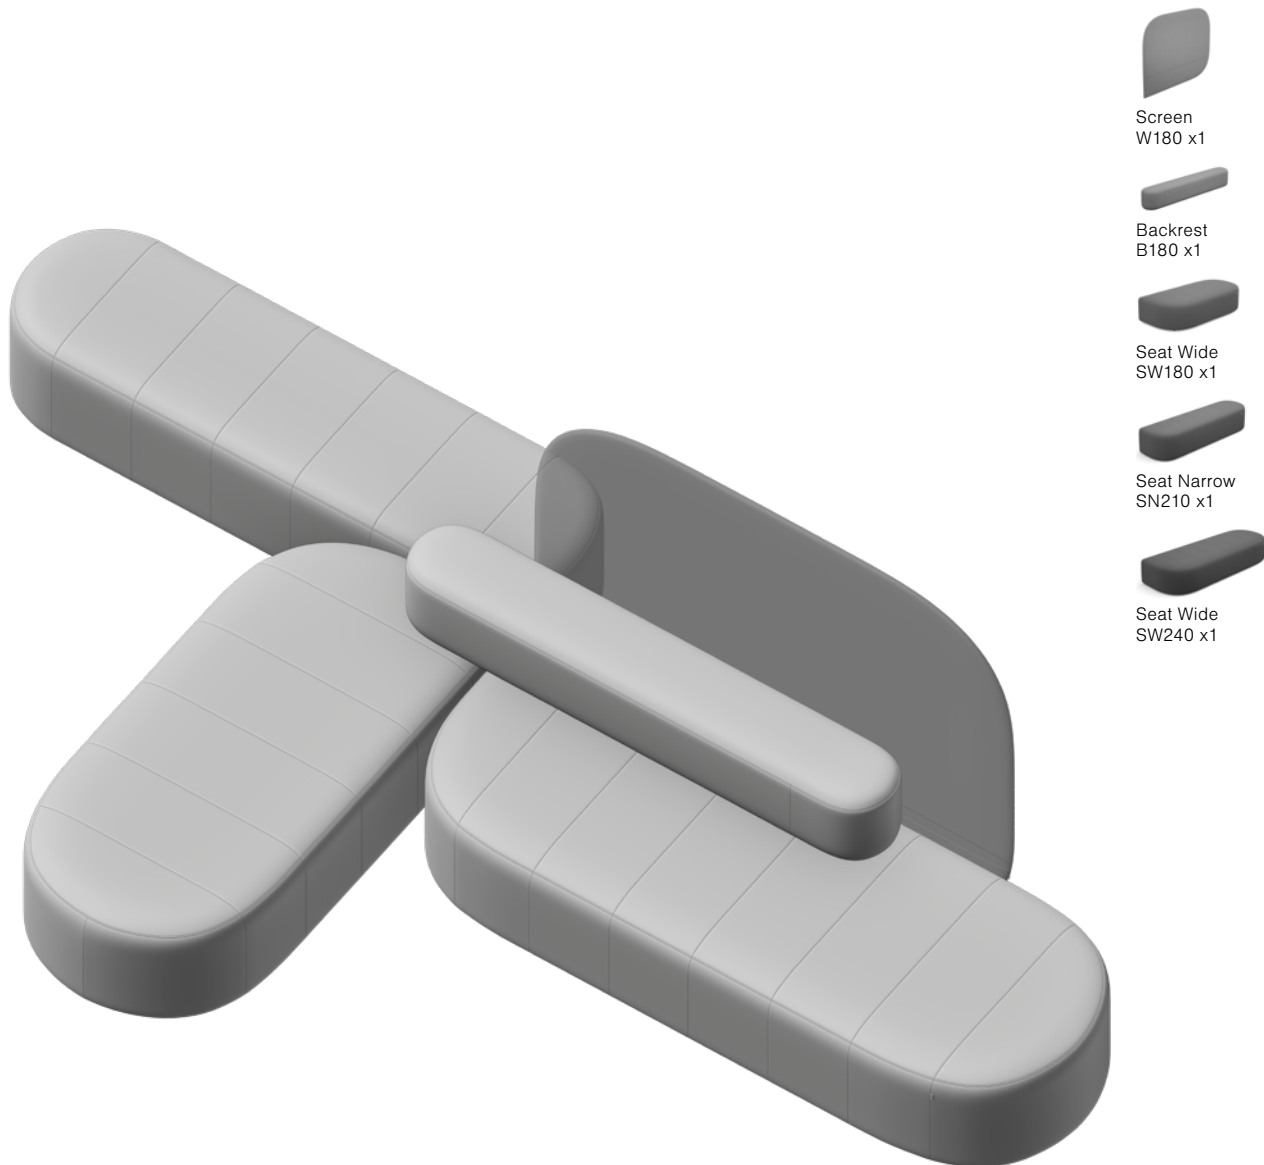

Seat Narrow  
SN210 x1

**T Condition TC-7**

Dimensions: 265x300 cm

**T Condition TC-8**

Dimensions: 240x330 cm

T Condition TC-9

Dimensions: 240x450 cm