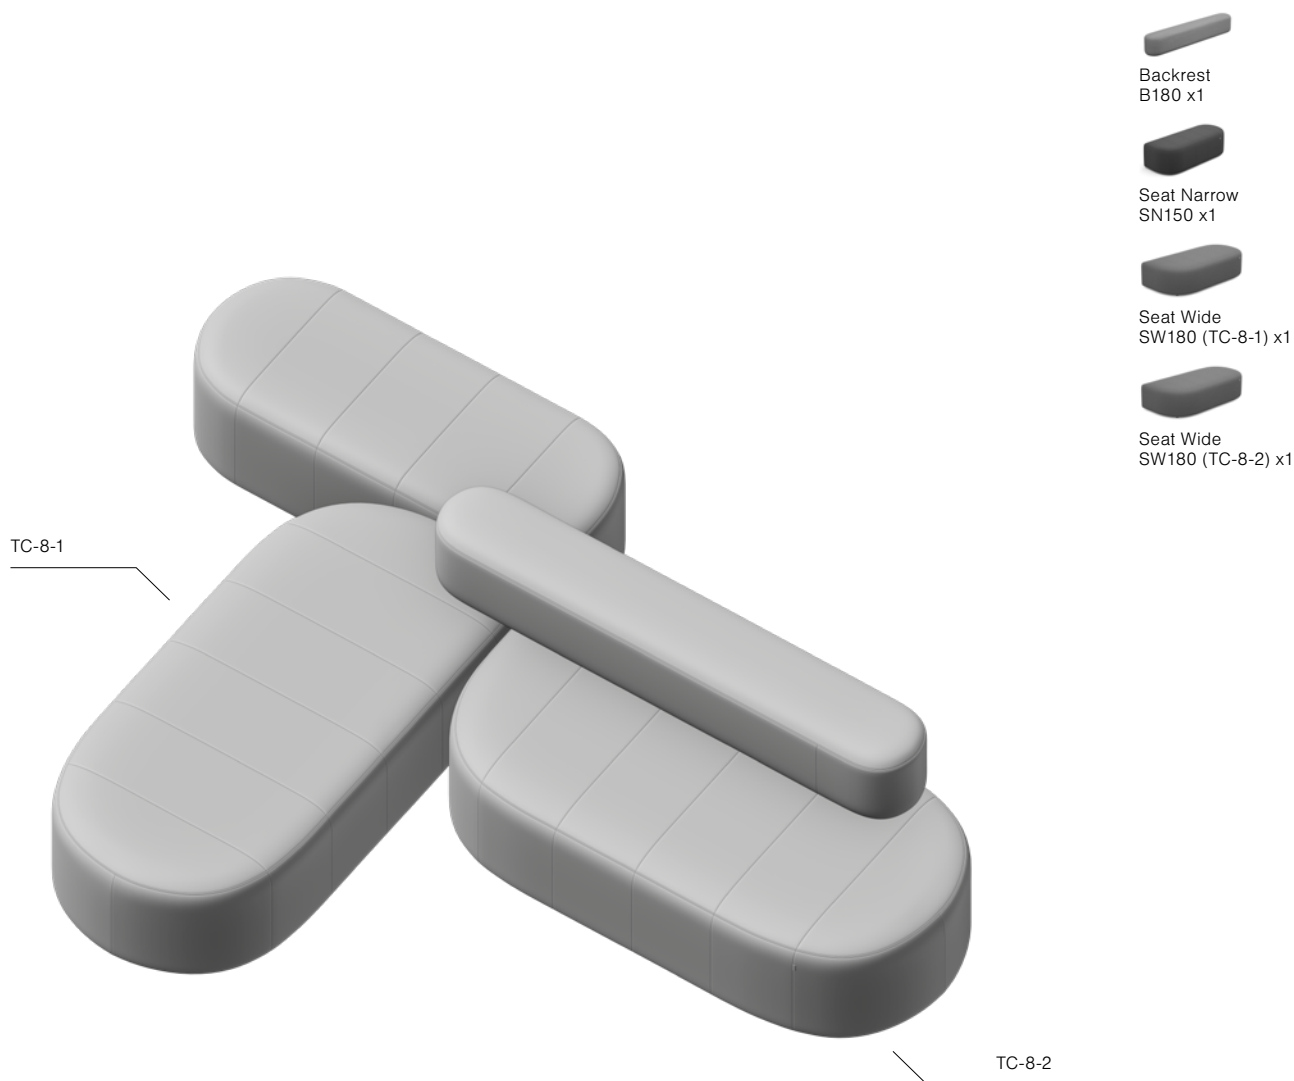

Seat Narrow  
SN210 x1

**T Condition TC-7**

Dimensions: 265x300 cm

**T Condition TC-8**

Dimensions: 240x330 cm

T Condition TC-9

Dimensions: 240x450 cm