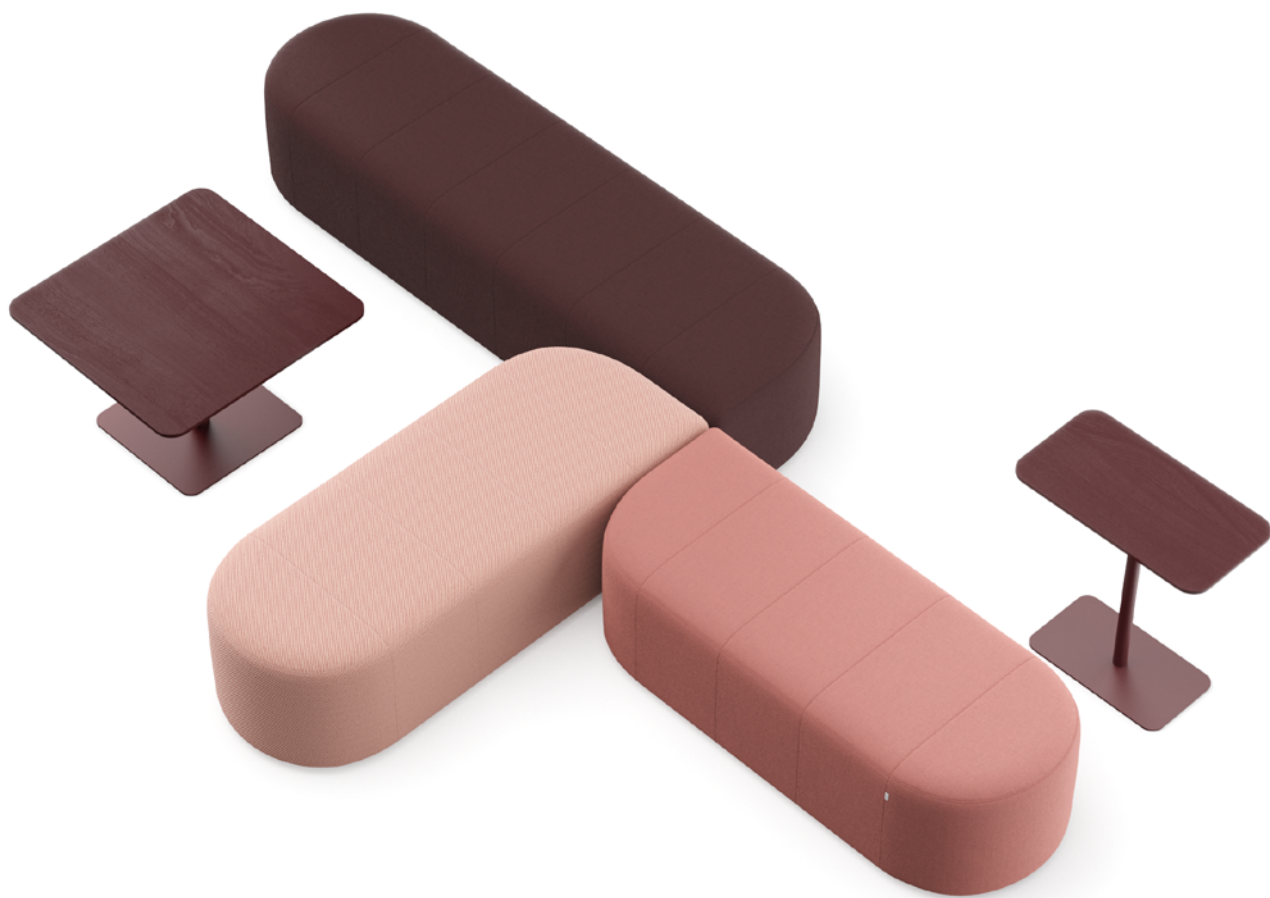

Burgundy Ash CNA07  
Coffee Table C150

Burgundy Ash CNA07  
Laptop Table LS65

Oceanic OOC16  
Seat SN150

Revo

profim

**T Condition TC-1**

Dimensions: 270x210 cm

Pouffe  
P60 x1