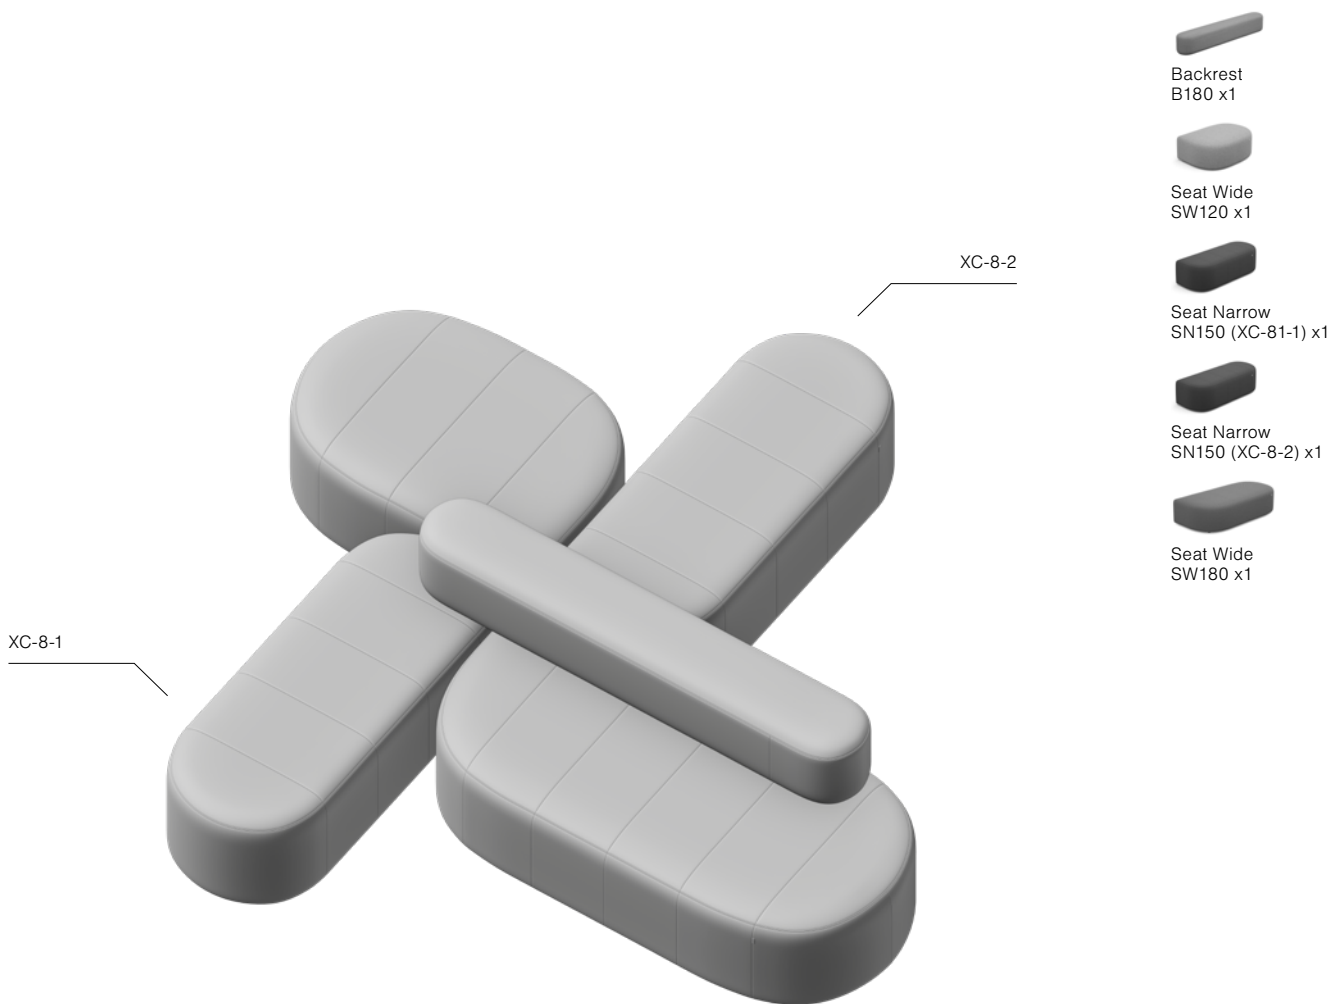

Seat Narrow  
SN150 x2

Seat Wide  
SW180 x1

**X Condition XC-7**

Dimensions: 300x360 cm

Seat Narrow  
SN150 x2

Seat Wide  
SW180 x2

**X Condition XC-8**

Dimensions: 300x300 cm