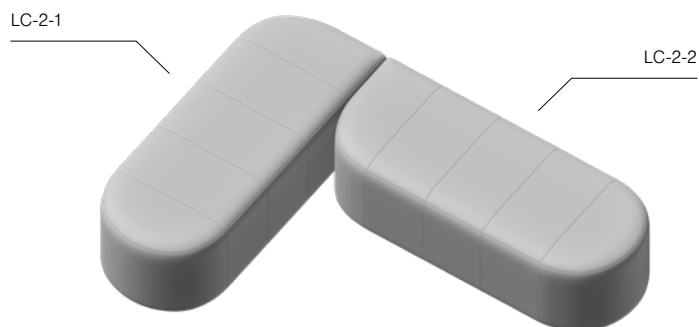

Dimensions: 150x120 cm

Pouffe  
P60 x1

Seat Narrow  
SN150 x1

**L Condition LC-2**

Dimensions: 150x210 cm

Seat Narrow  
SN150 (LC-2-1) x1

Seat Narrow  
SN150 (LC-2-2) x1

**L Condition LC-3**