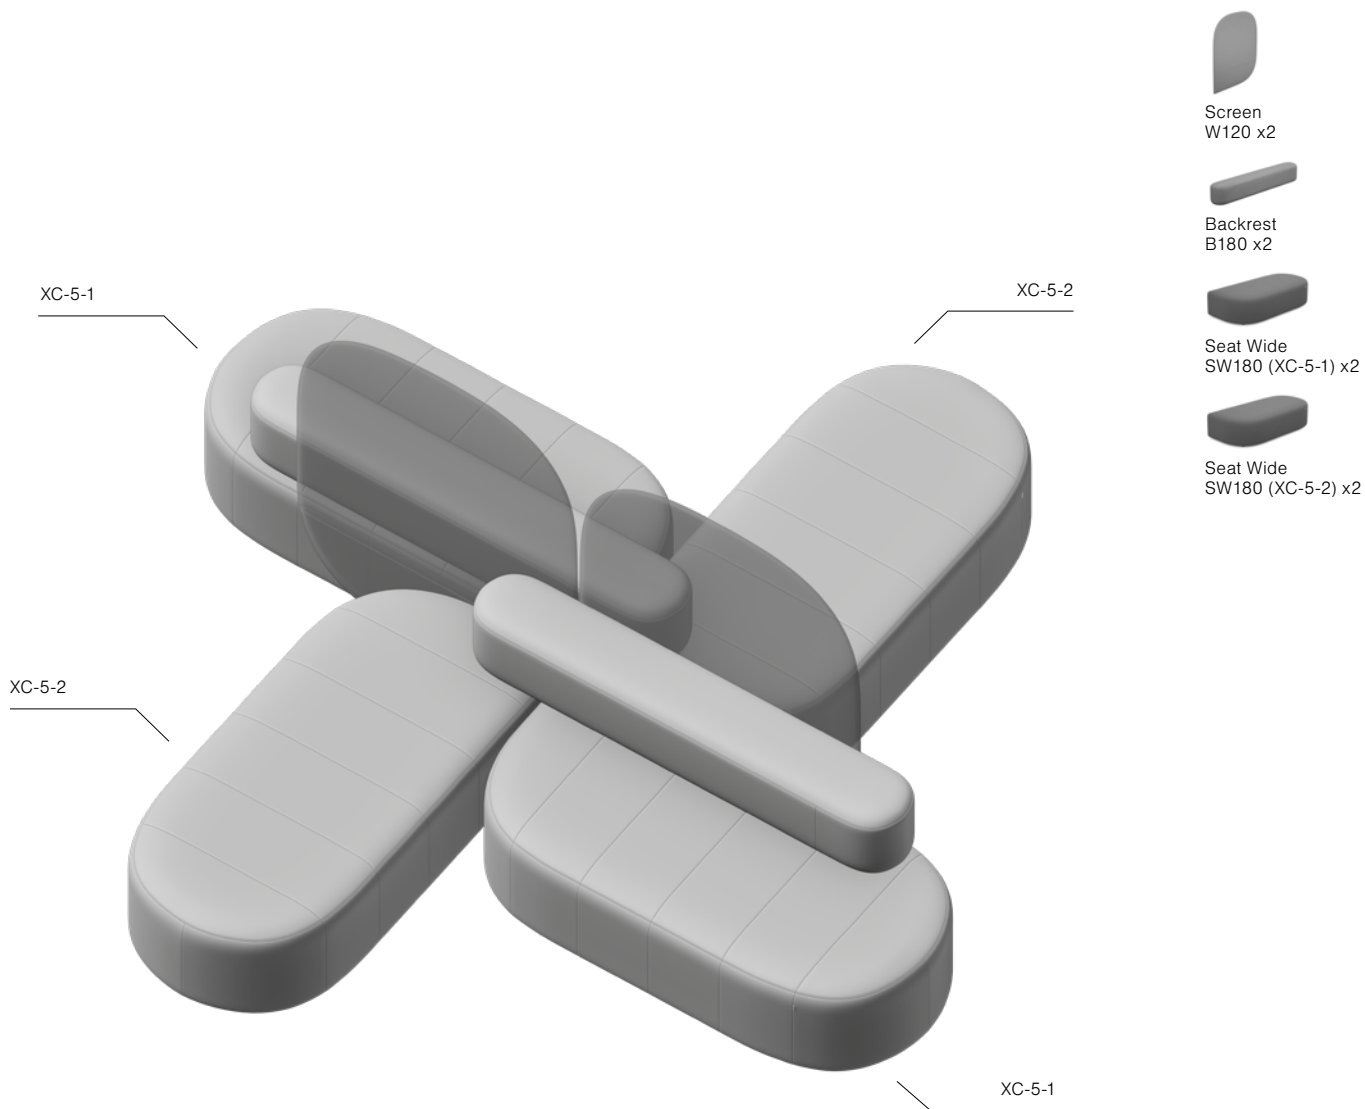

Seat Wide  
SW180 x2

Seat Wide  
SW180 (XC-4-1) x1

Seat Wide  
SW180 (XC-4-1) x1

**X Condition XC-5**

Dimensions: 362x360 cm

**X Condition XC-6**

Dimensions: 300x300 cm

Seat Wide  
SW120 x1