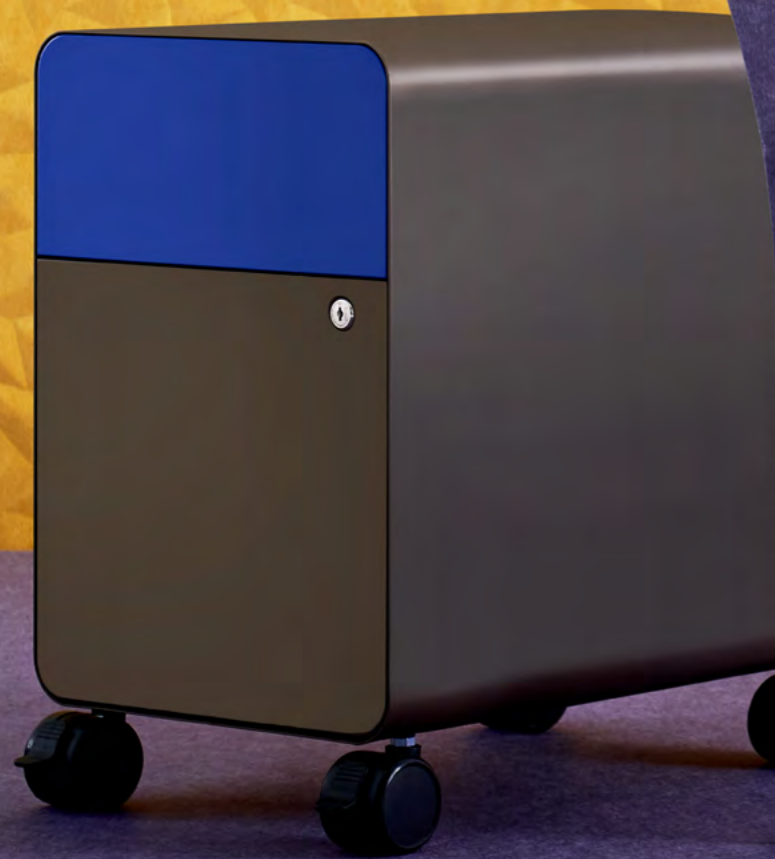

Turning Heads