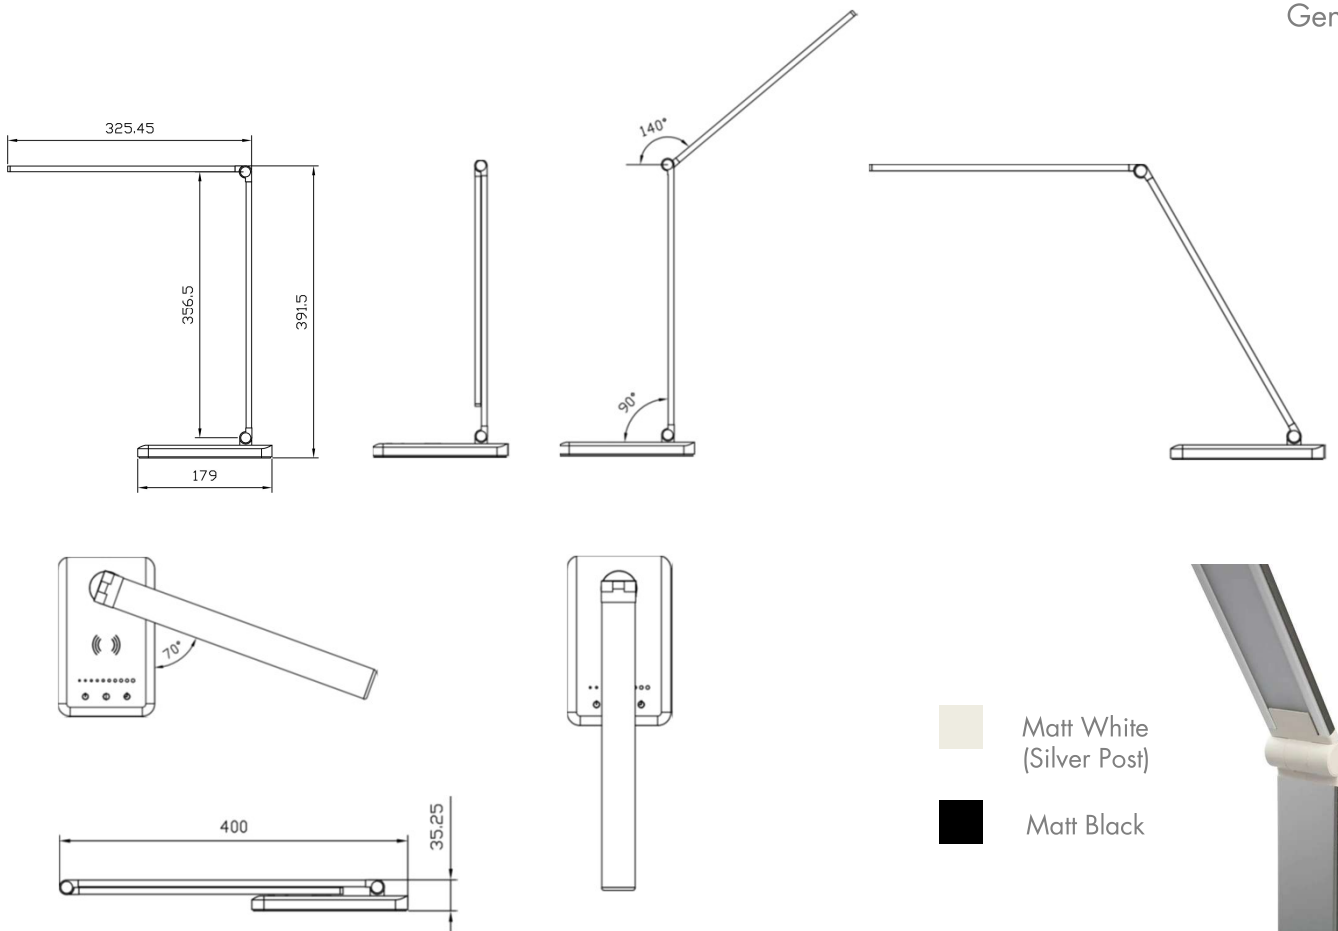

<b>Input</b>	DC Round 5.5mm
<b>Centre Luminance</b>	450 Lm
<b>Colour Temperatures</b>	3000K – 5500K
<b>LED Life Span</b>	50,000 hrs
<b>USB Output</b>	5V 1 amp
<b>Wireless Charging Output</b>	5V 2 amp
<b>Transmission Distance</b>	9mm
<b>Auto off timer settings</b>	30 min and 60 min
<b>Finish</b>	Matt Black or Matt White with Silver Post

- Effortless positioning and adjustment.
- 230 deg range of angle.
- Wireless phone charging for Qi compatible smartphones.
- USB Port for simultaneous charging.
- 5 Adjustable Colour Temperatures – Warm white to Cool white.
- Slider Dimmable Control
- 3 easy touch buttons for full control.
- Includes Australian approved 3 Pin power adapter.